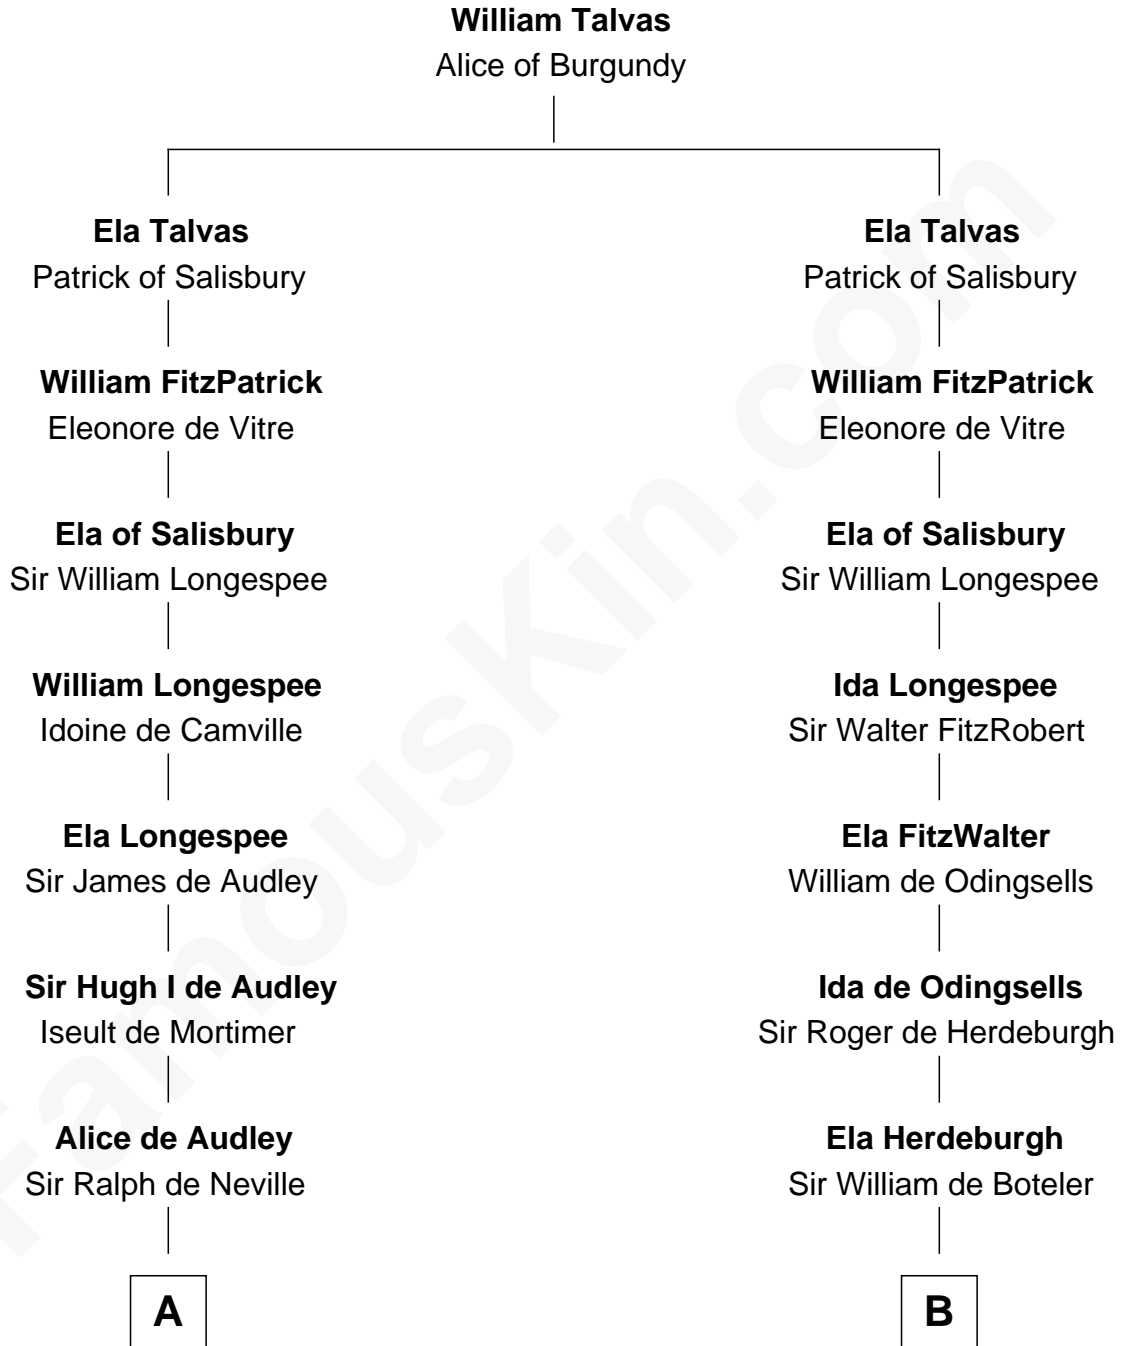

FamousKin.com

Relationship Chart of

Bathsheba (Ruggles) Spooner

First woman executed for murder in U.S. by non-British government

14th cousin 6 times removed of

Catherine Howard

5th Wife of King Henry VIII

FamousKin.com