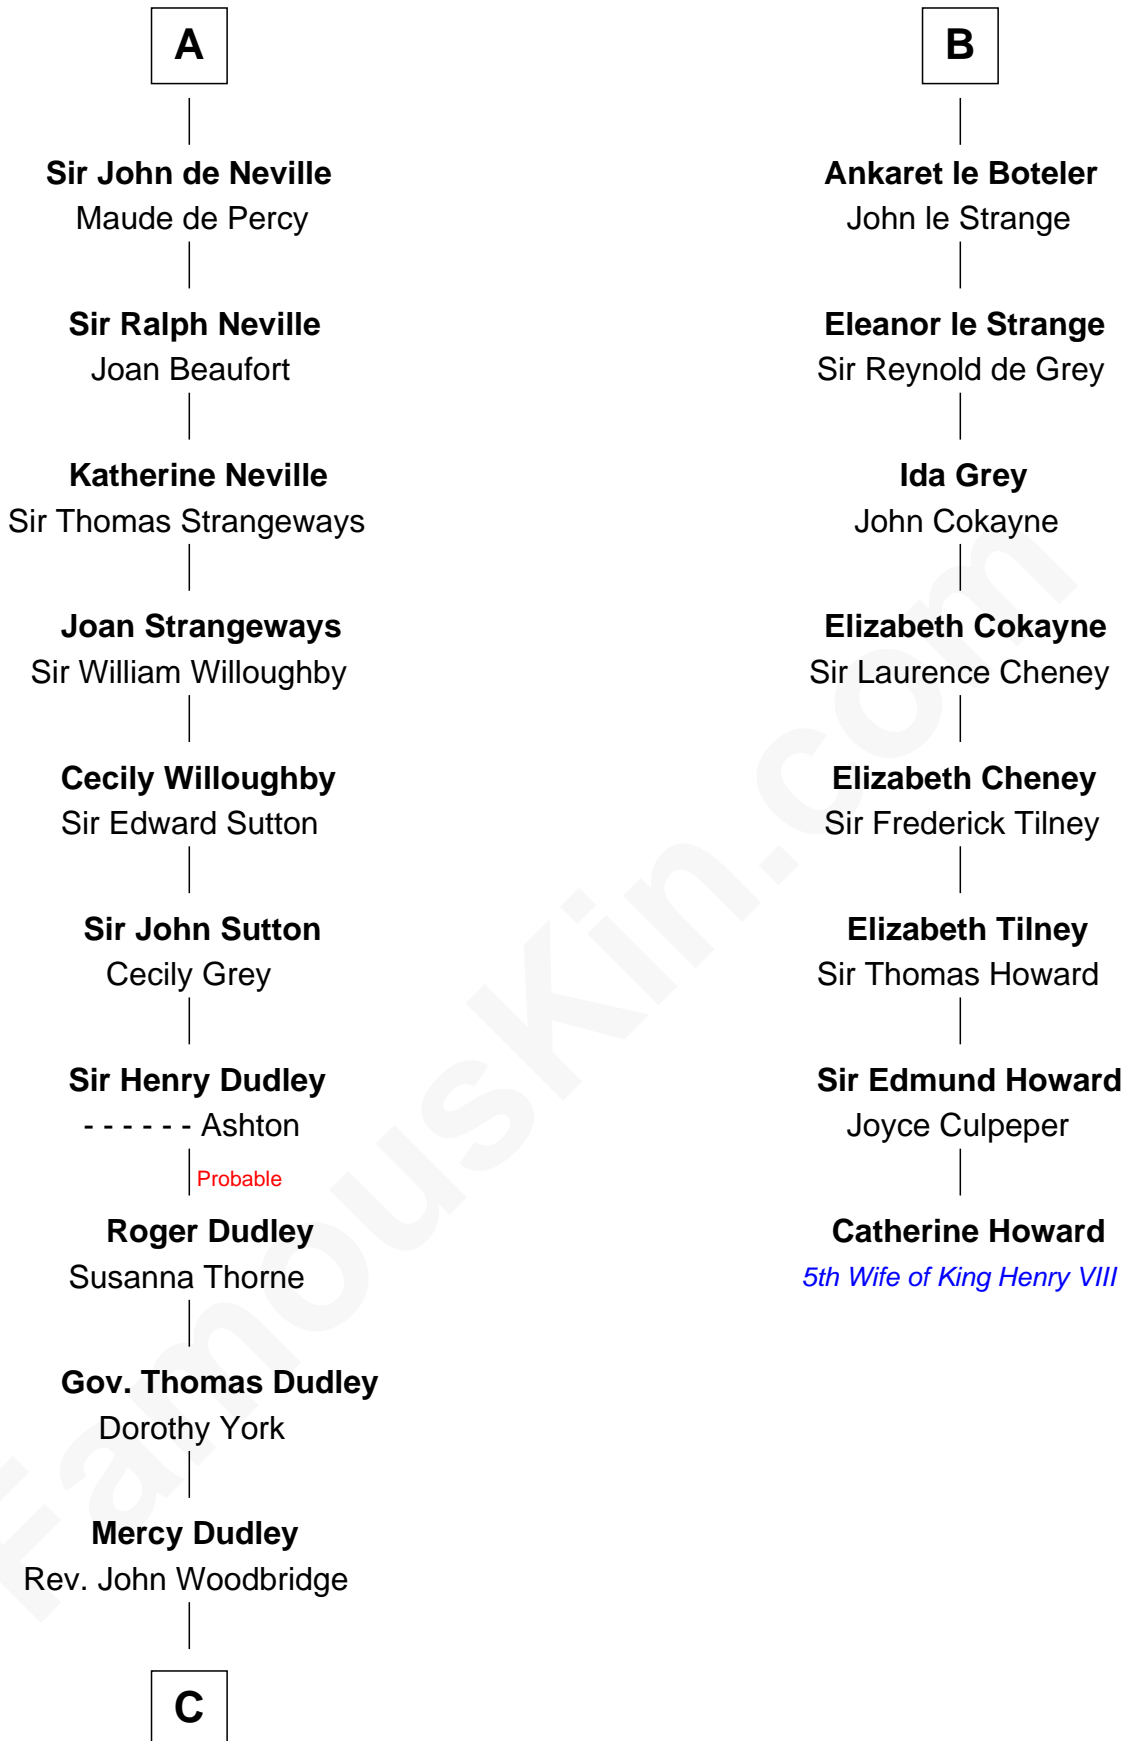

FamousKin.com

Relationship Chart of

Bathsheba (Ruggles) Spooner

First woman executed for murder in U.S. by non-British government

14th cousin 6 times removed of

Catherine Howard

5th Wife of King Henry VIII

FamousKin.com