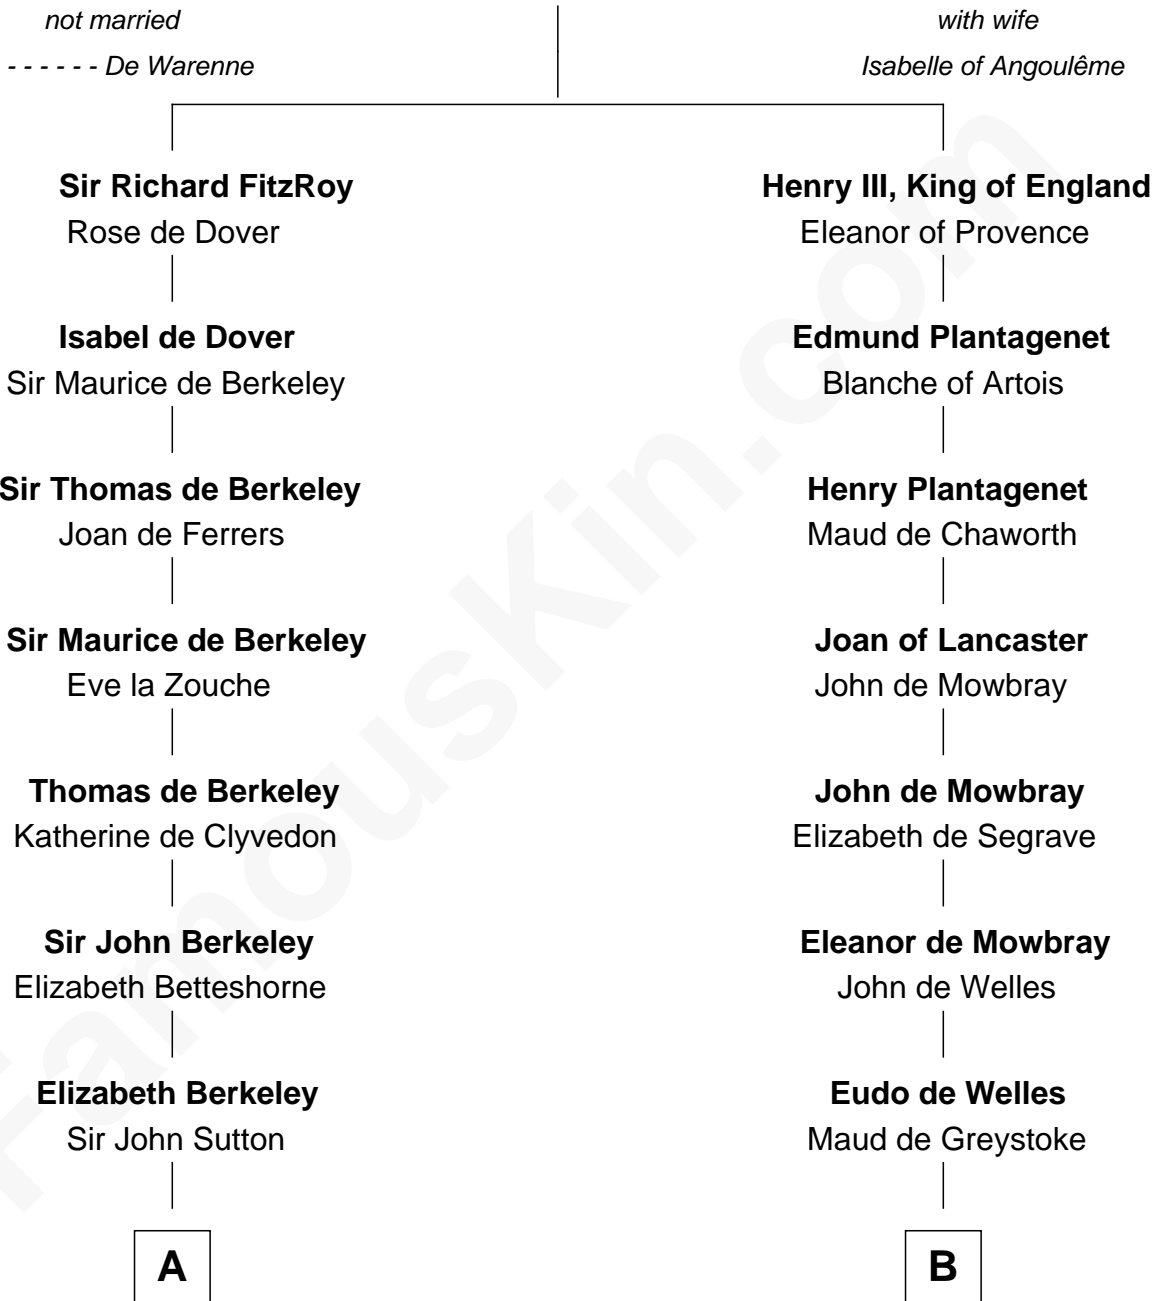

FamousKin.com

Relationship Chart of

Bathsheba (Ruggles) Spooner

First woman executed for murder in U.S. by non-British government

17th cousin 3 times removed of

Ralph Waldo Emerson

American Poet

John, King of England

American Poet