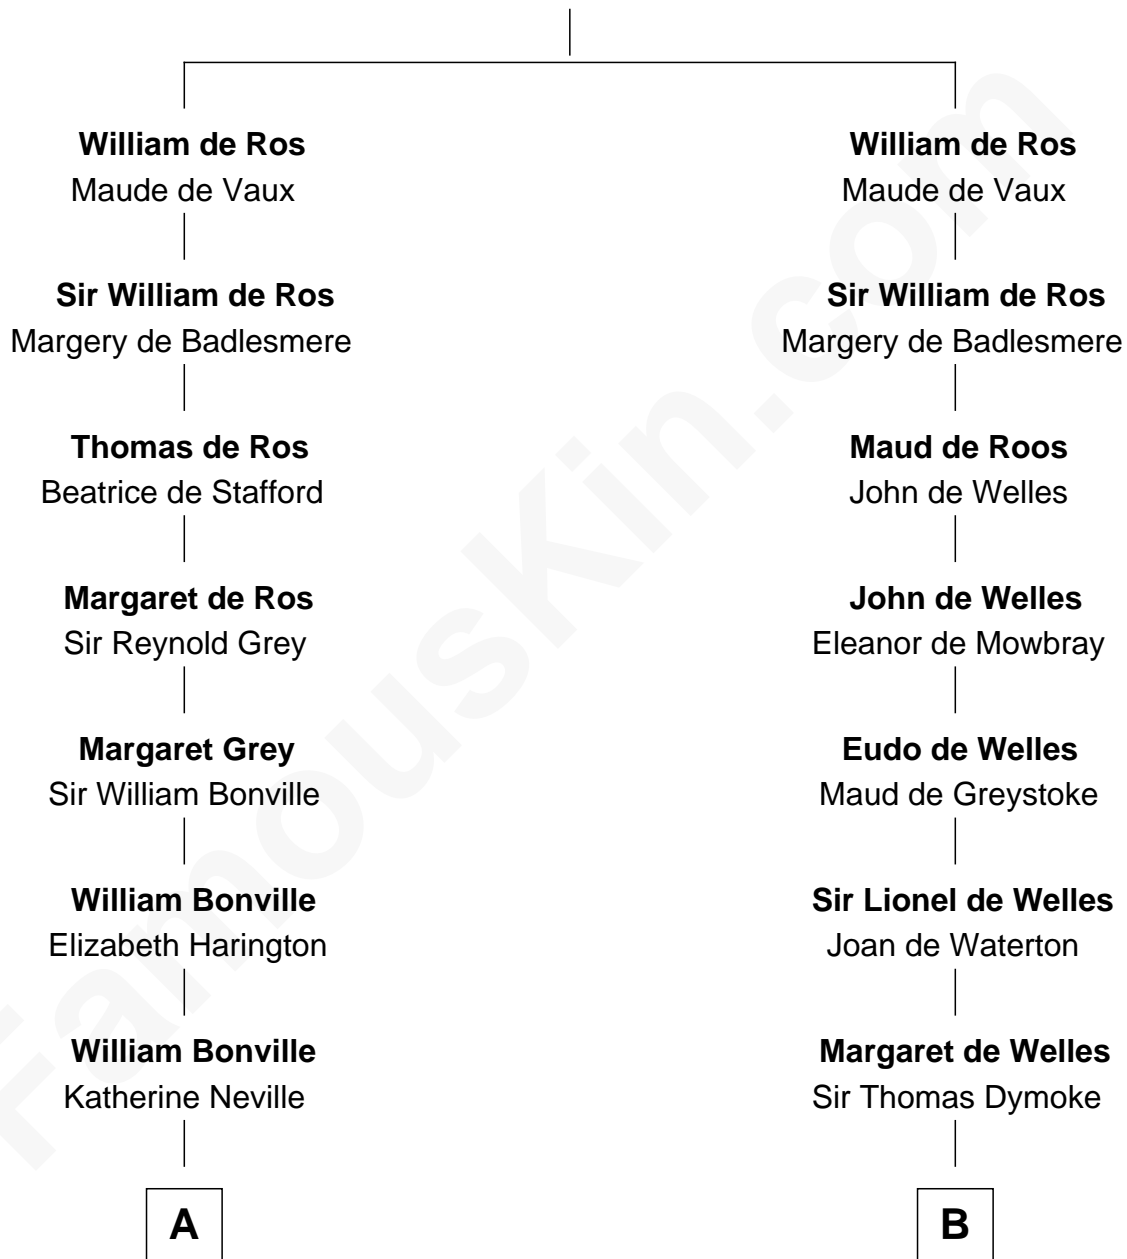

Sir Robert de Ros

Isabel de Aubeney