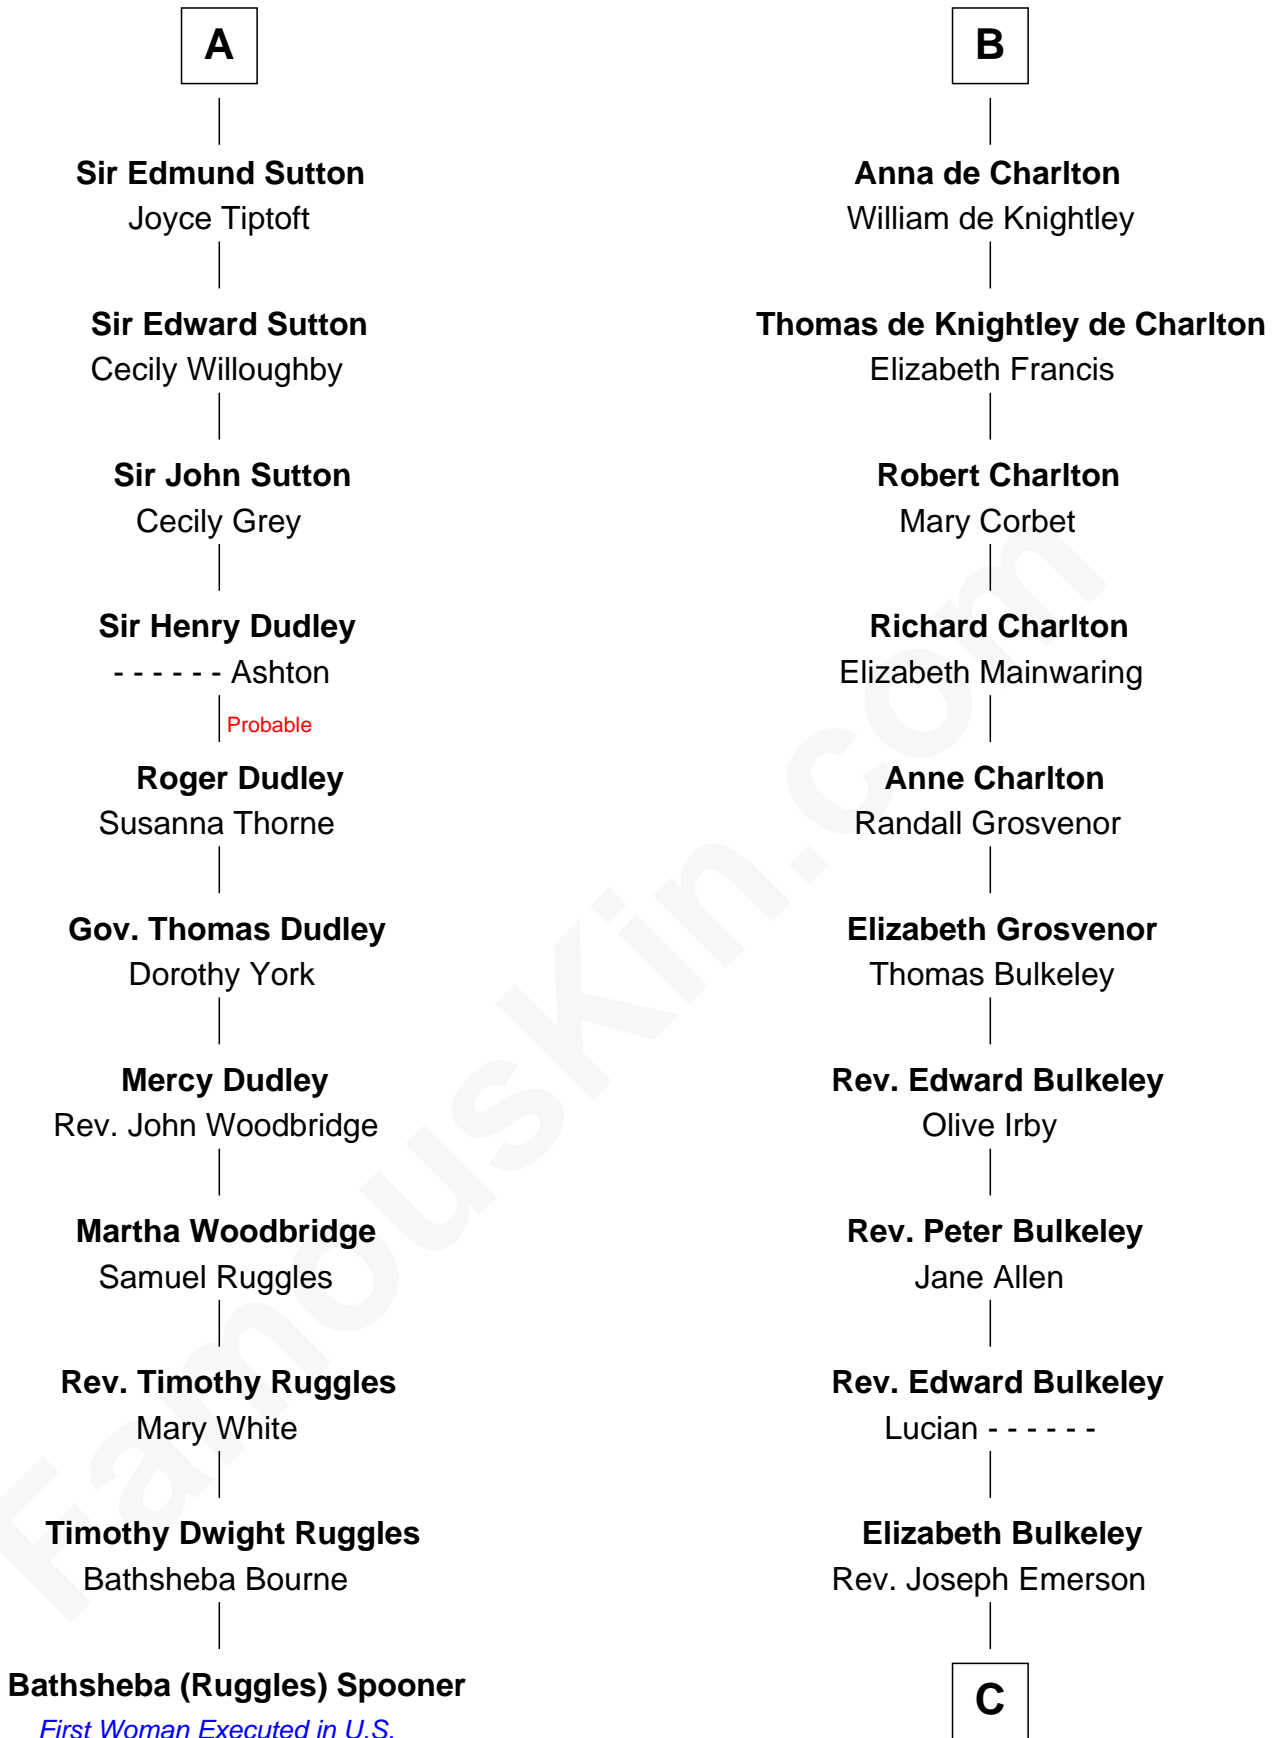

FamousKin.com

Relationship Chart of

Bathsheba (Ruggles) Spooner

First woman executed for murder in U.S. by non-British government

17th cousin 4 times removed of

Ralph Waldo Emerson

American Poet

C