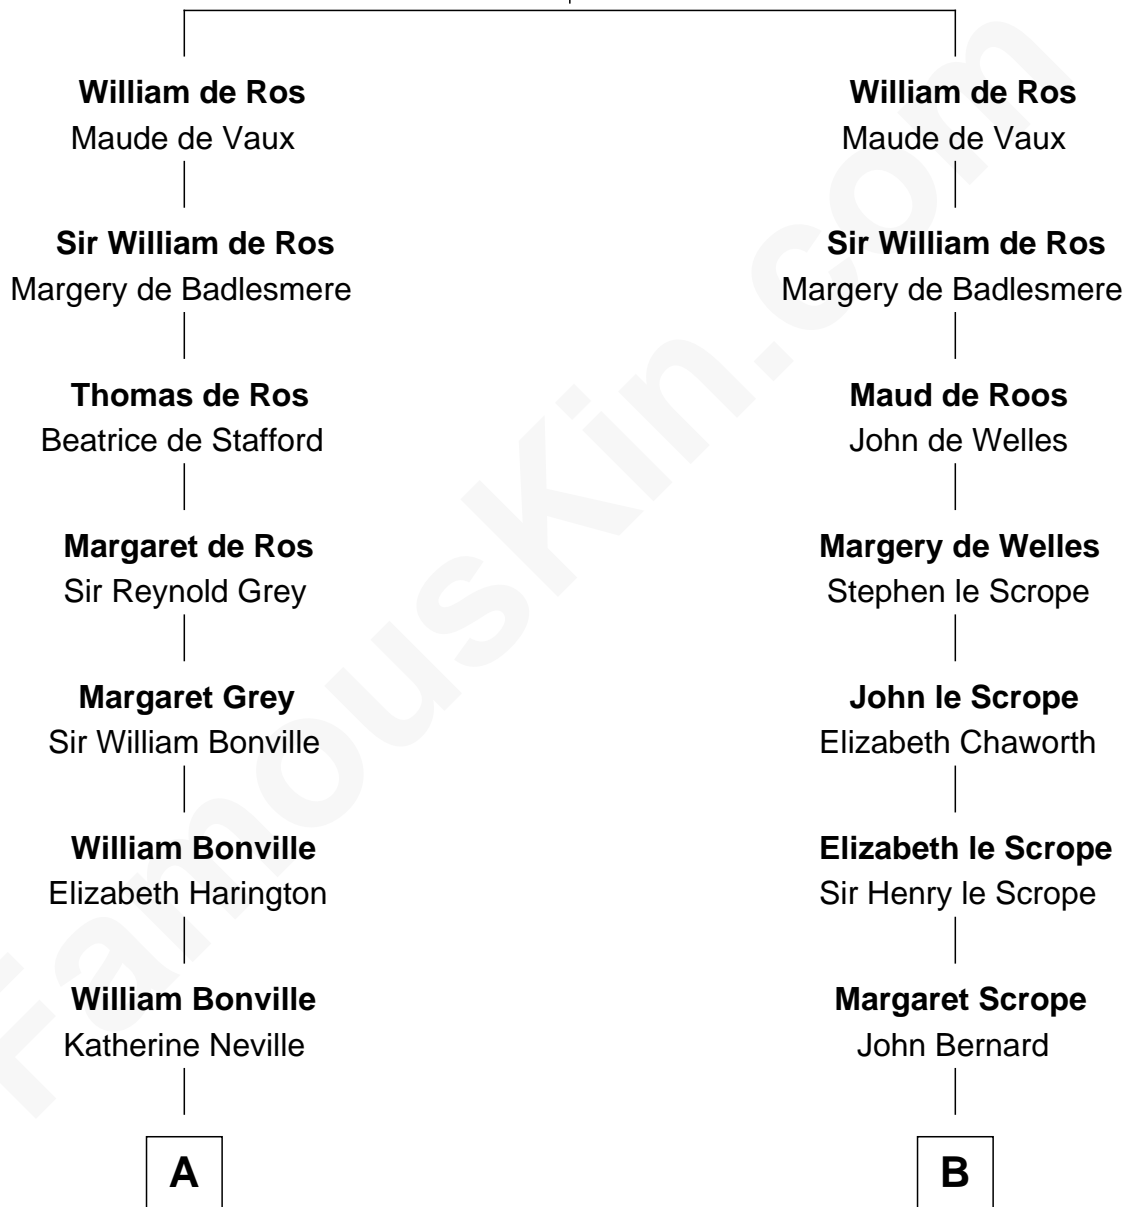

FamousKin.com

Relationship Chart of

Bathsheba (Ruggles) Spooner

First woman executed for murder in U.S. by non-British government

16th cousin 3 times removed of

Admiral Richard Byrd

Polar Explorer

Sir Robert de Ros

Isabel de Aubeney

C

Col. William Byrd
Jane Meriwether Rivers

Richard Evelyn Byrd
Eleanor Bolling Flood

Admiral Richard Byrd
Polar Explorer

FamousKin.com