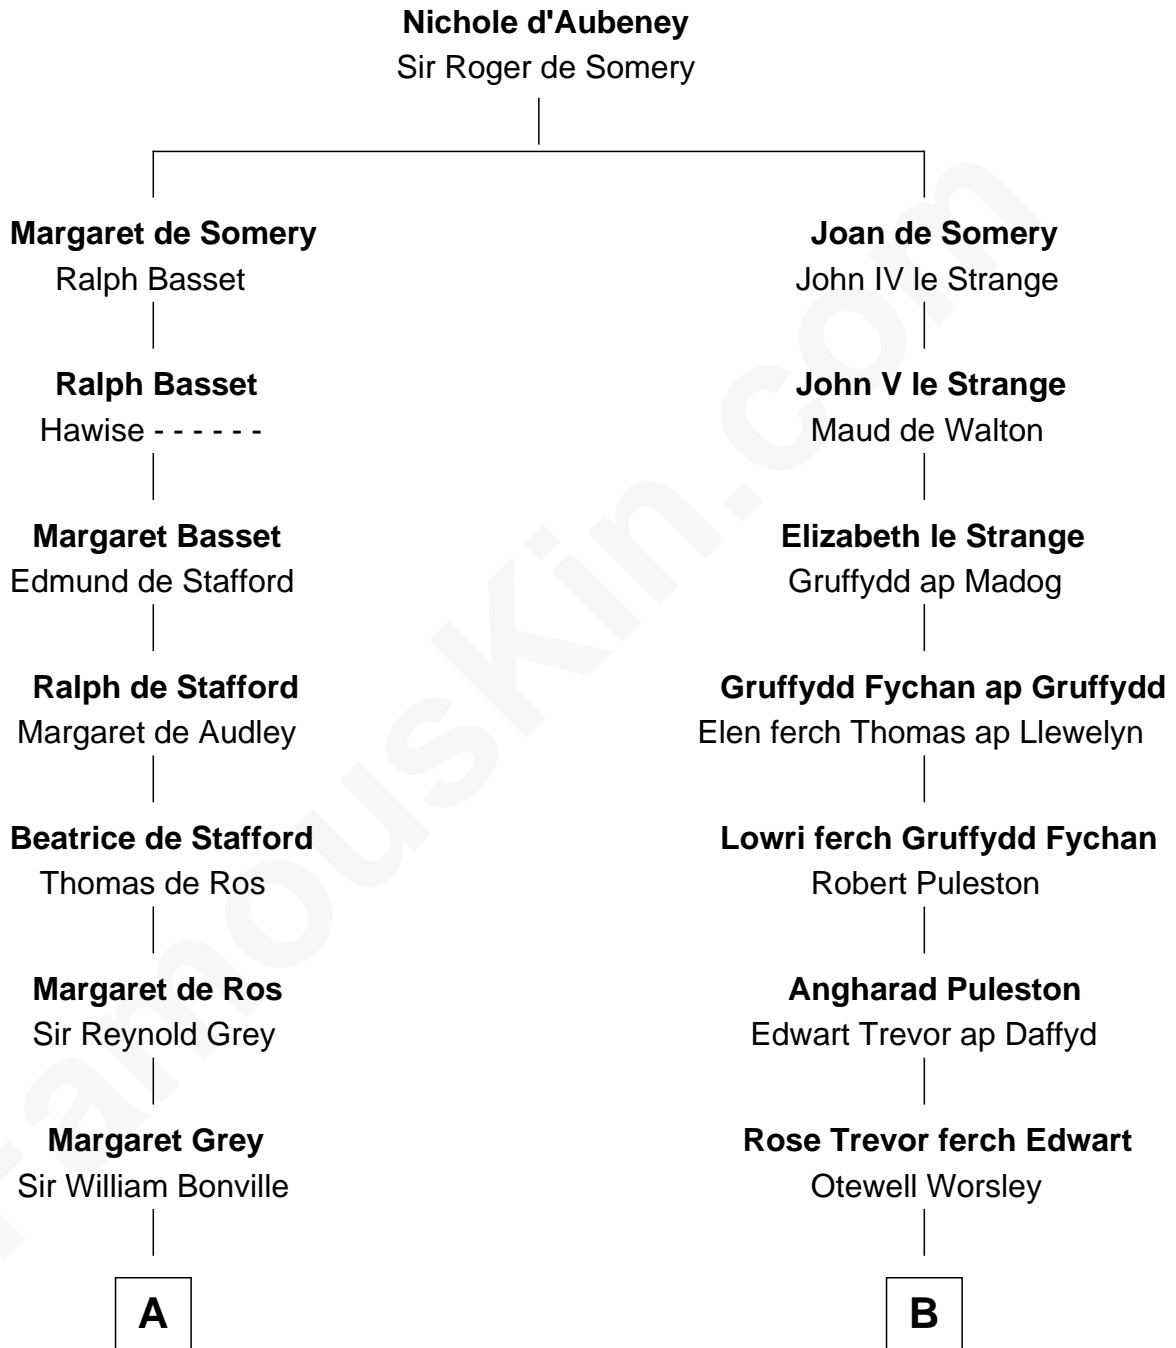

FamousKin.com

Relationship Chart of Bathsheba (Ruggles) Spooner

First woman executed for murder in U.S. by non-British government

15th cousin 3 times removed of

General William Whipple

Signer of the Declaration of Independence

C

Timothy Dwight Ruggles

Bathsheba Bourne

Bathsheba (Ruggles) Spooner

First Woman Executed in U.S.

FamousKin.com