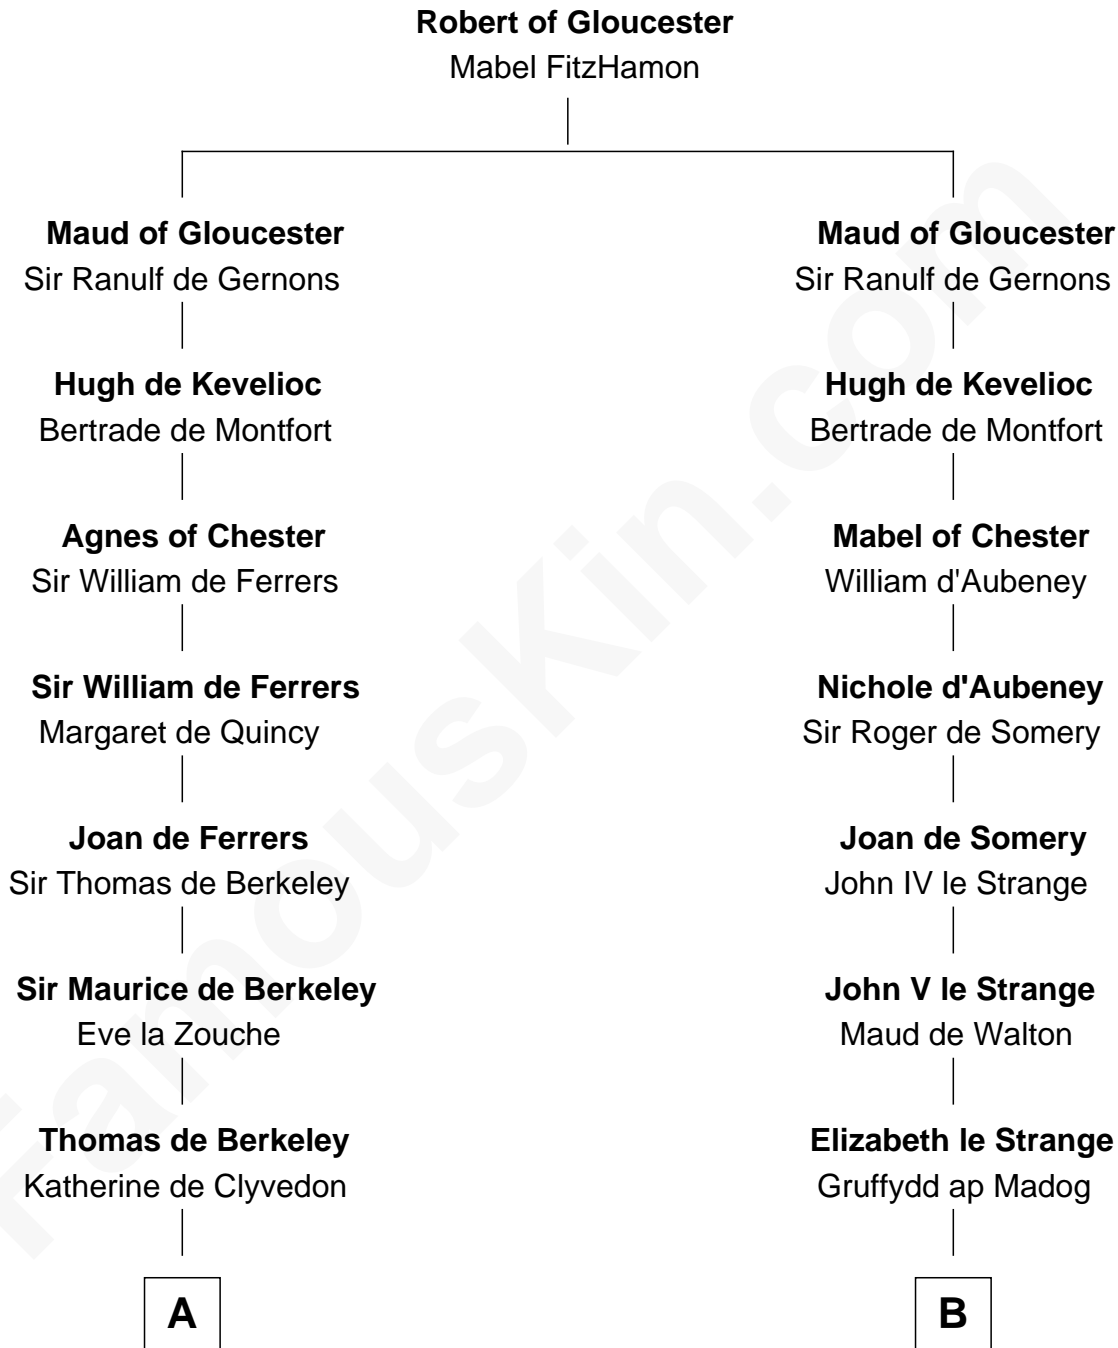

General William Whipple

Signer of the Declaration of Independence