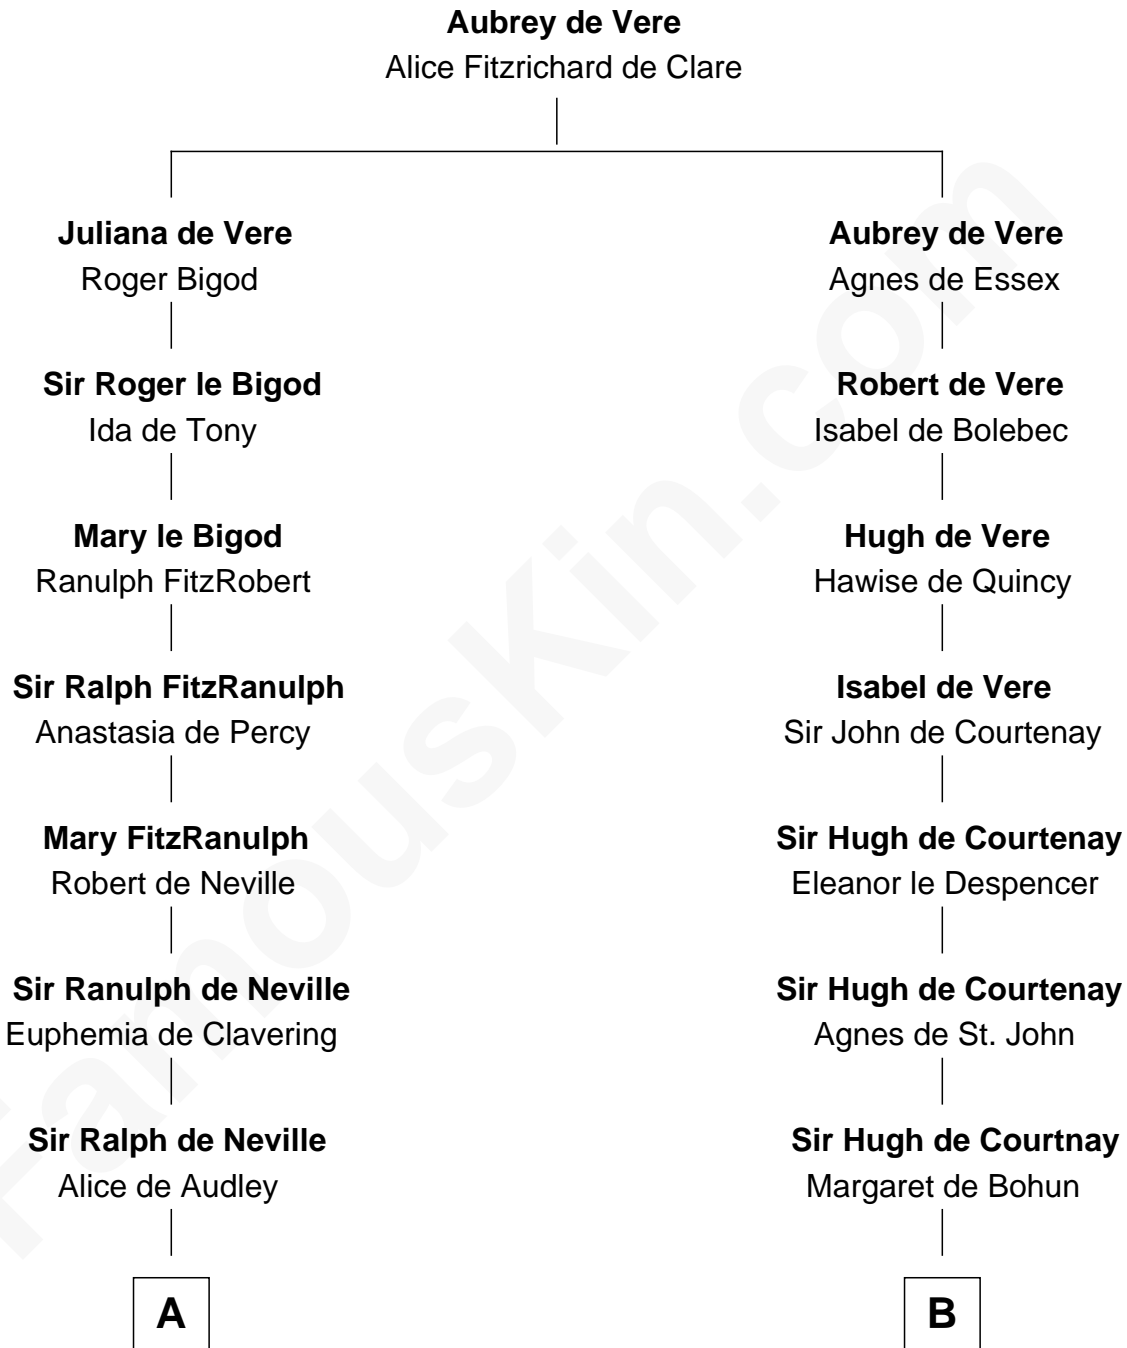

FamousKin.com

Relationship Chart of Bathsheba (Ruggles) Spooner

First woman executed for murder in U.S. by non-British government

19th cousin 1 time removed of

Caleb Brewster

Member of the Culper Spy Ring during the American Revolution

C

Martha Woodbridge

Samuel Ruggles

Rev. Timothy Ruggles

Mary White

Timothy Dwight Ruggles

Bathsheba Bourne

Bathsheba (Ruggles) Spooner

First Woman Executed in U.S.

D

Daniel Brewster

Anna Jayne

Benjamin Brewster

Sarah Biggs

Caleb Brewster

Member of the Culper Spy Ring