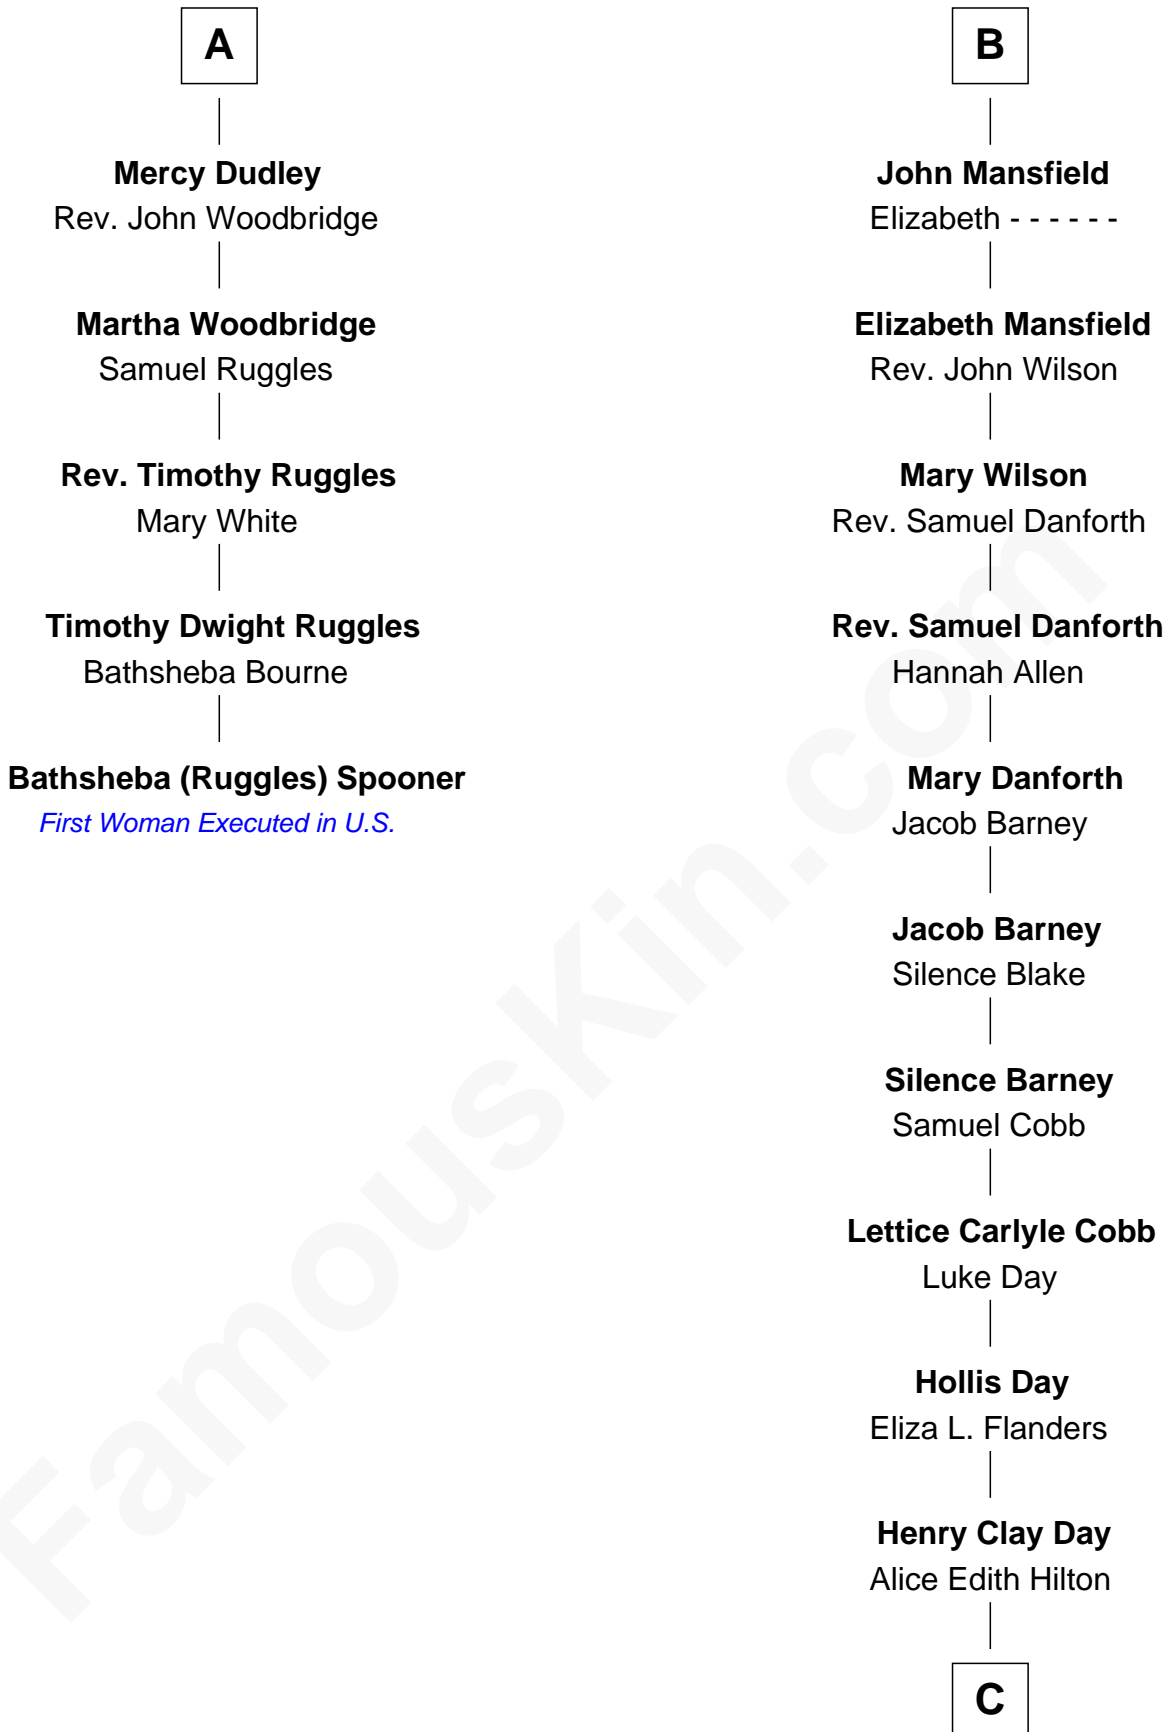

FamousKin.com

Relationship Chart of

Bathsheba (Ruggles) Spooner

First woman executed for murder in U.S. by non-British government

11th cousin 7 times removed of

Sandra Day O'Connor

First Female U.S. Supreme Court Justice

C

Henry R. Day
Ada Mae Wilkey

Sandra Day O'Connor
U.S. Supreme Court Justice

FamousKin.com