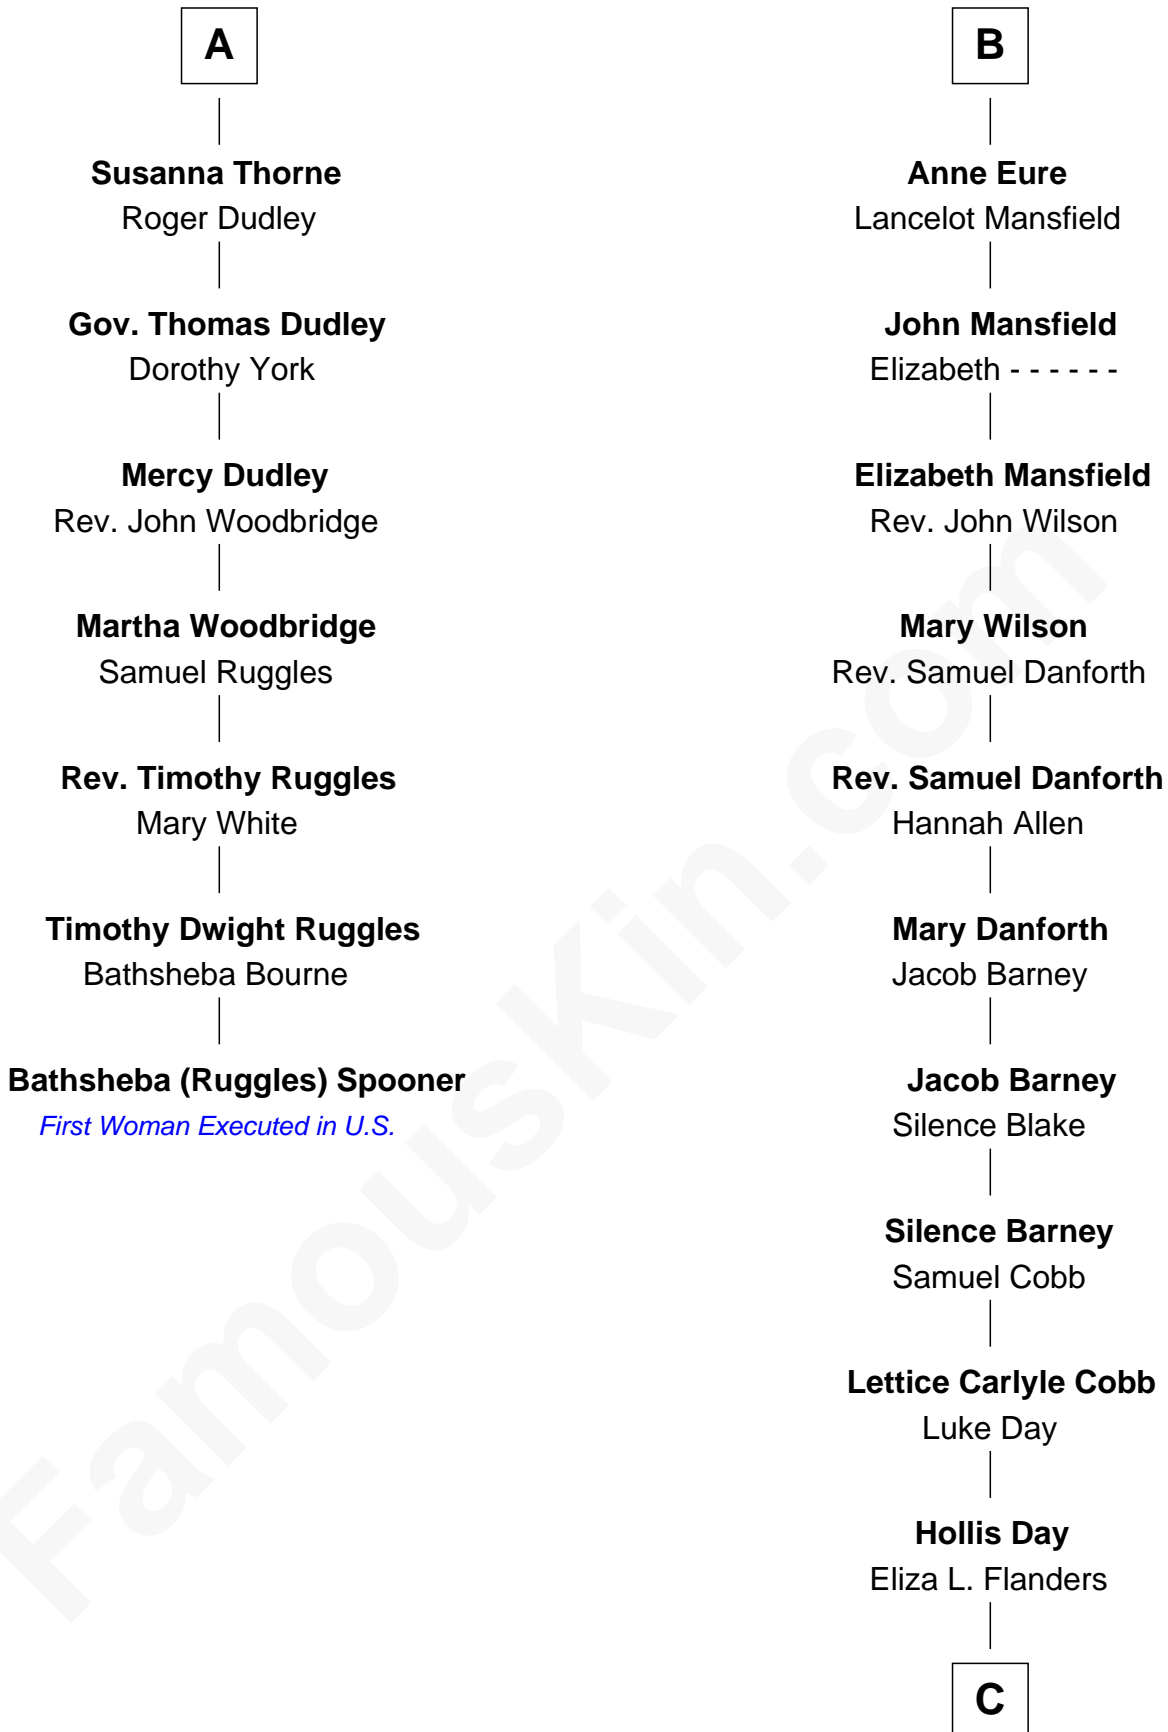

**FamousKin.com**  
**Relationship Chart of**  
**Bathsheba (Ruggles) Spooner**

*First woman executed for murder in U.S. by non-British government*

**13th cousin 6 times removed of**

**Sandra Day O'Connor**

*First Female U.S. Supreme Court Justice*

**C**

Henry Clay Day  
Alice Edith Hilton

Henry R. Day  
Ada Mae Wilkey

Sandra Day O'Connor  
*U.S. Supreme Court Justice*

FamousKin.com