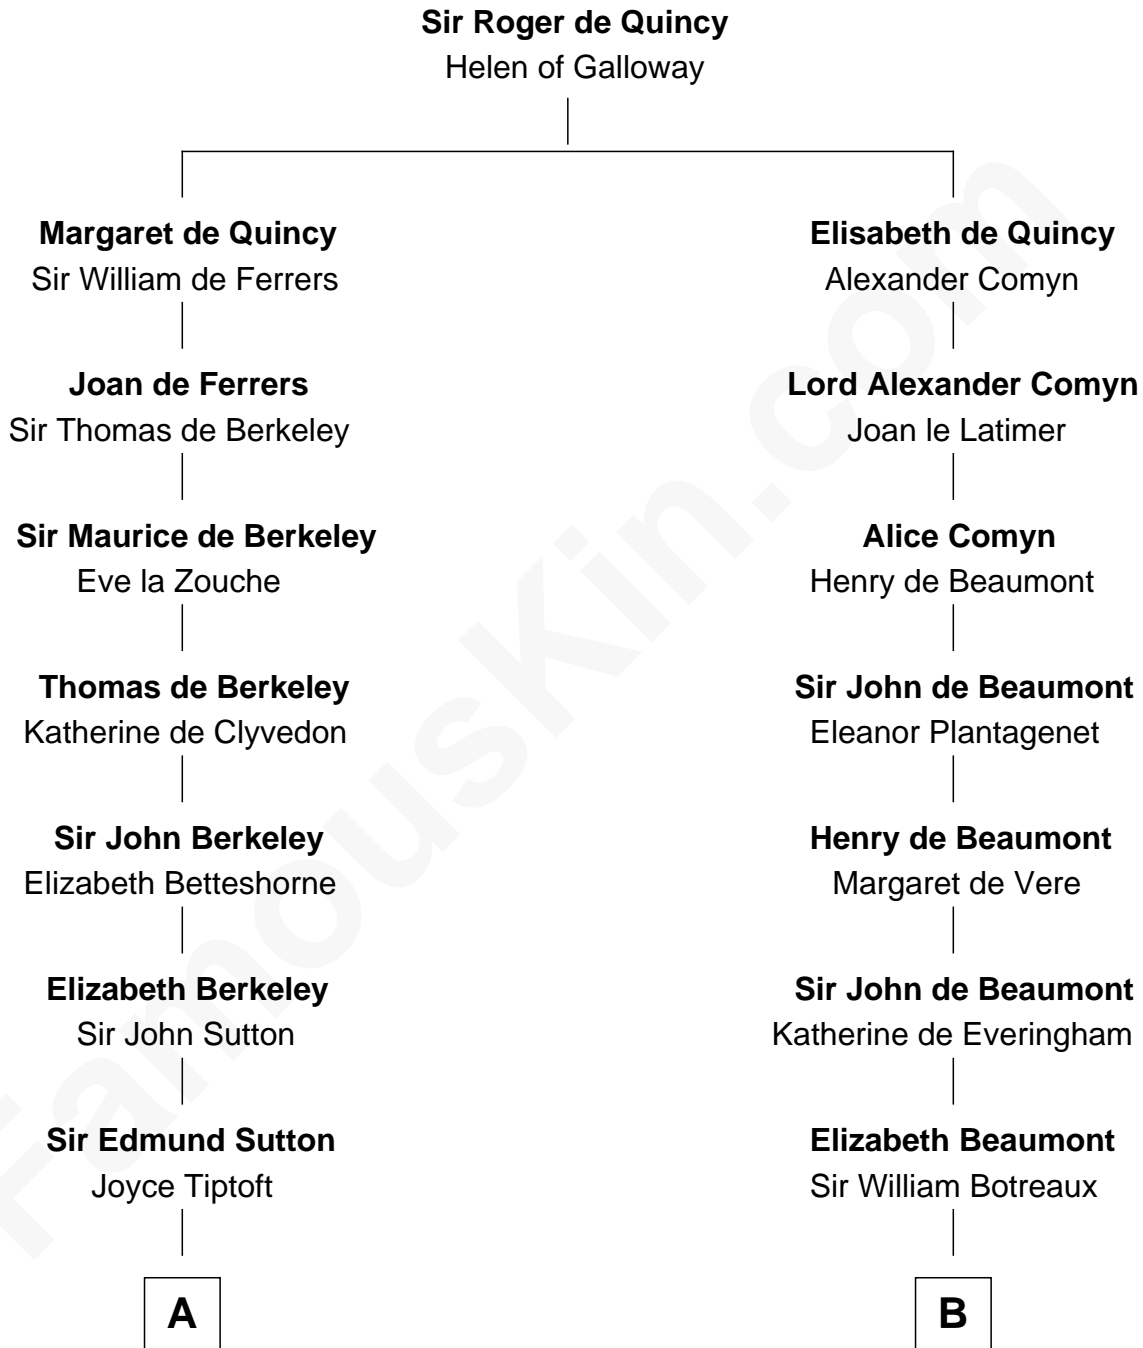

FamousKin.com

Relationship Chart of

Bathsheba (Ruggles) Spooner

First woman executed for murder in U.S. by non-British government

16th cousin 5 times removed of

Sir Charles Tupper

6th Prime Minister of Canada

C

William Bassett

Abigail Bourne

Mary Bassett

Eliakim Tupper

Charles Tupper

Elizabeth West

Rev. Charles Tupper