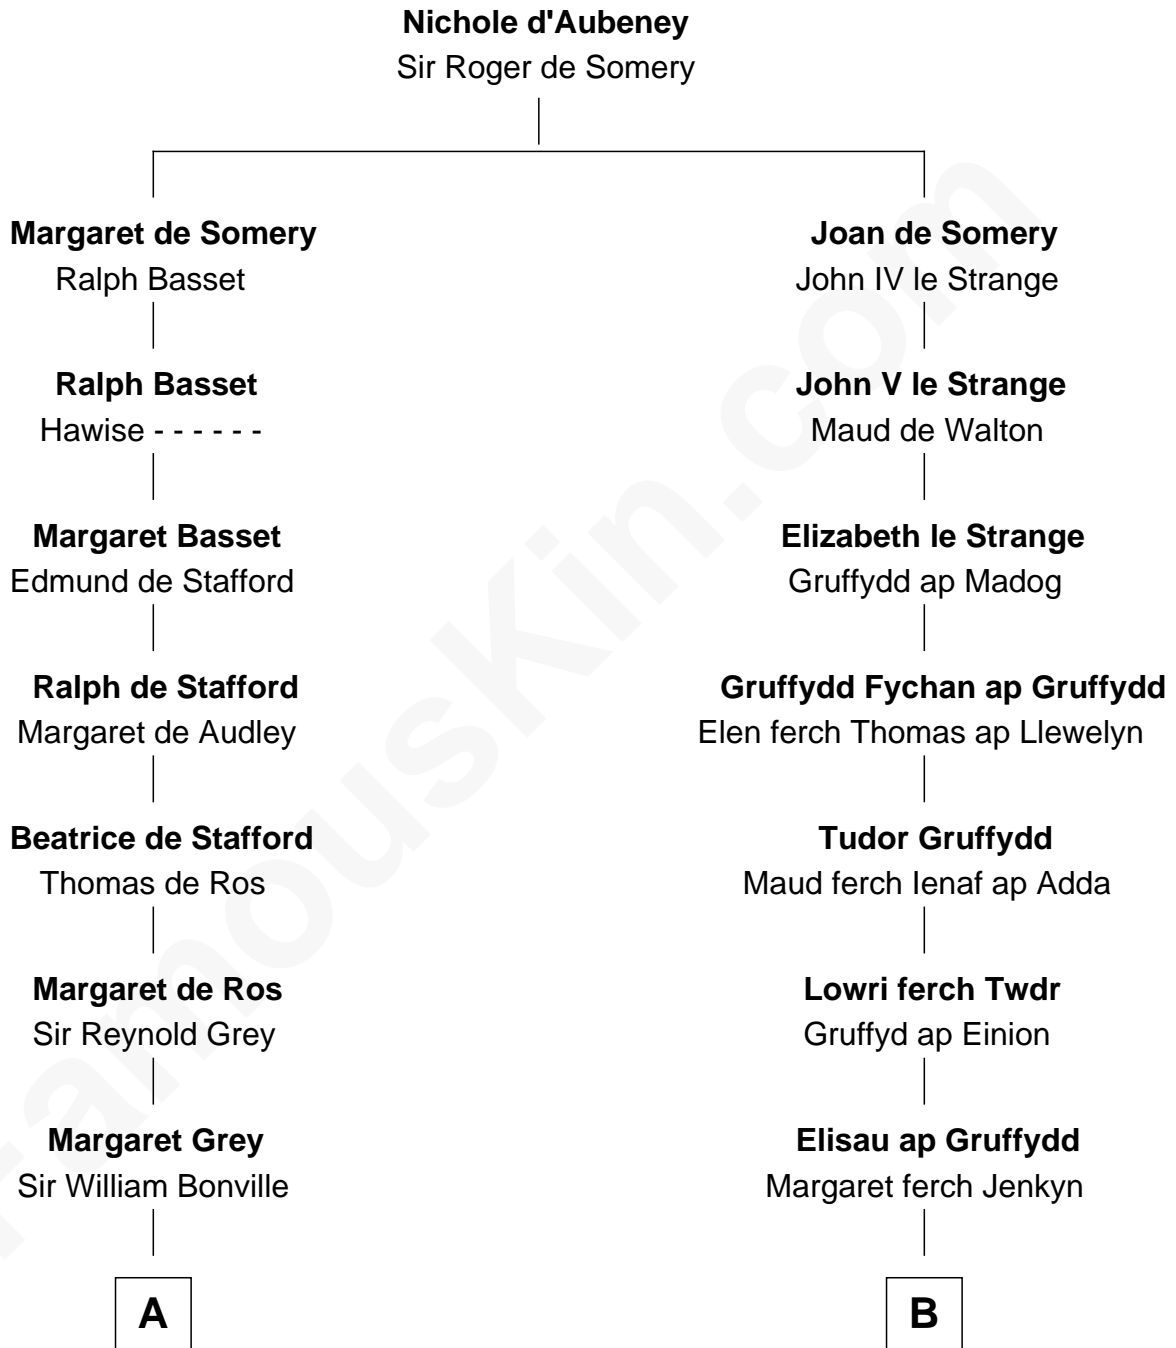

FamousKin.com

Relationship Chart of Bathsheba (Ruggles) Spooner

First woman executed for murder in U.S. by non-British government

12th cousin 6 times removed of

Elihu Yale

Benefactor and Namesake of Yale College

C

Timothy Dwight Ruggles

Bathsheba Bourne

Bathsheba (Ruggles) Spooner

First Woman Executed in U.S.

FamousKin.com