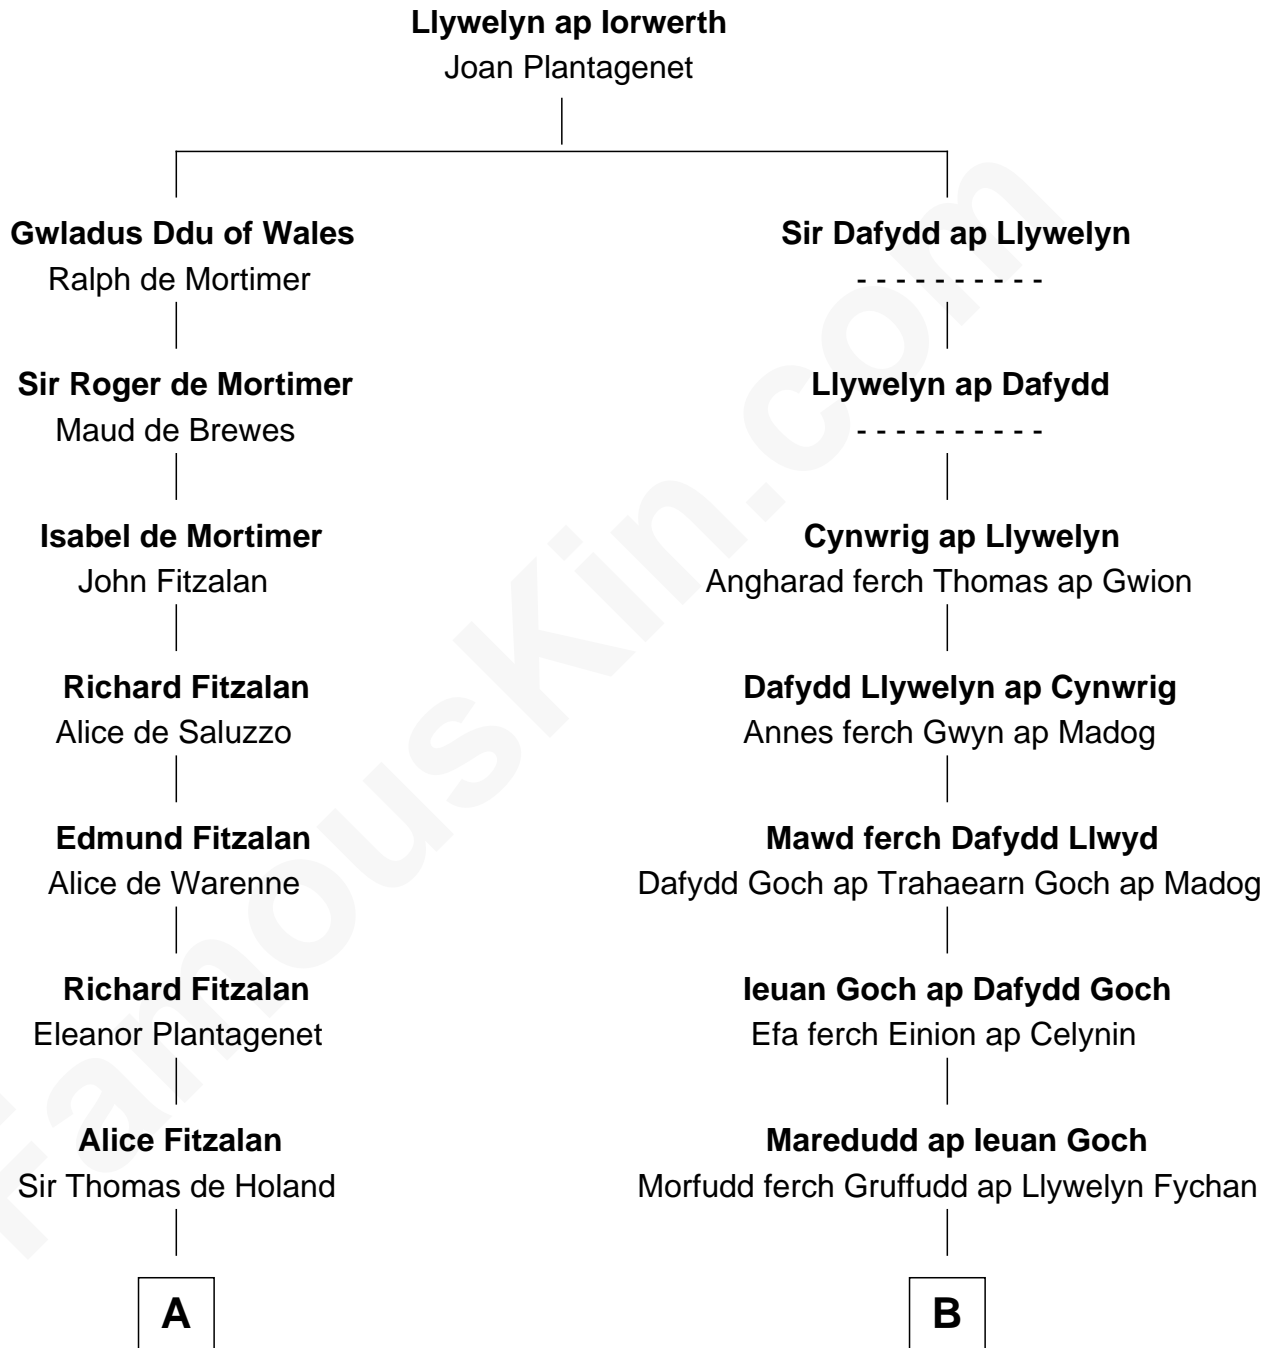

FamousKin.com

Relationship Chart of

Bathsheba (Ruggles) Spooner

First woman executed for murder in U.S. by non-British government

16th cousin 3 times removed of

Elihu Yale

Benefactor and Namesake of Yale College

C

—
Rev. Timothy Ruggles

Mary White

—
Timothy Dwight Ruggles

Bathsheba Bourne

—
Bathsheba (Ruggles) Spooner

First Woman Executed in U.S.

FamousKin.com