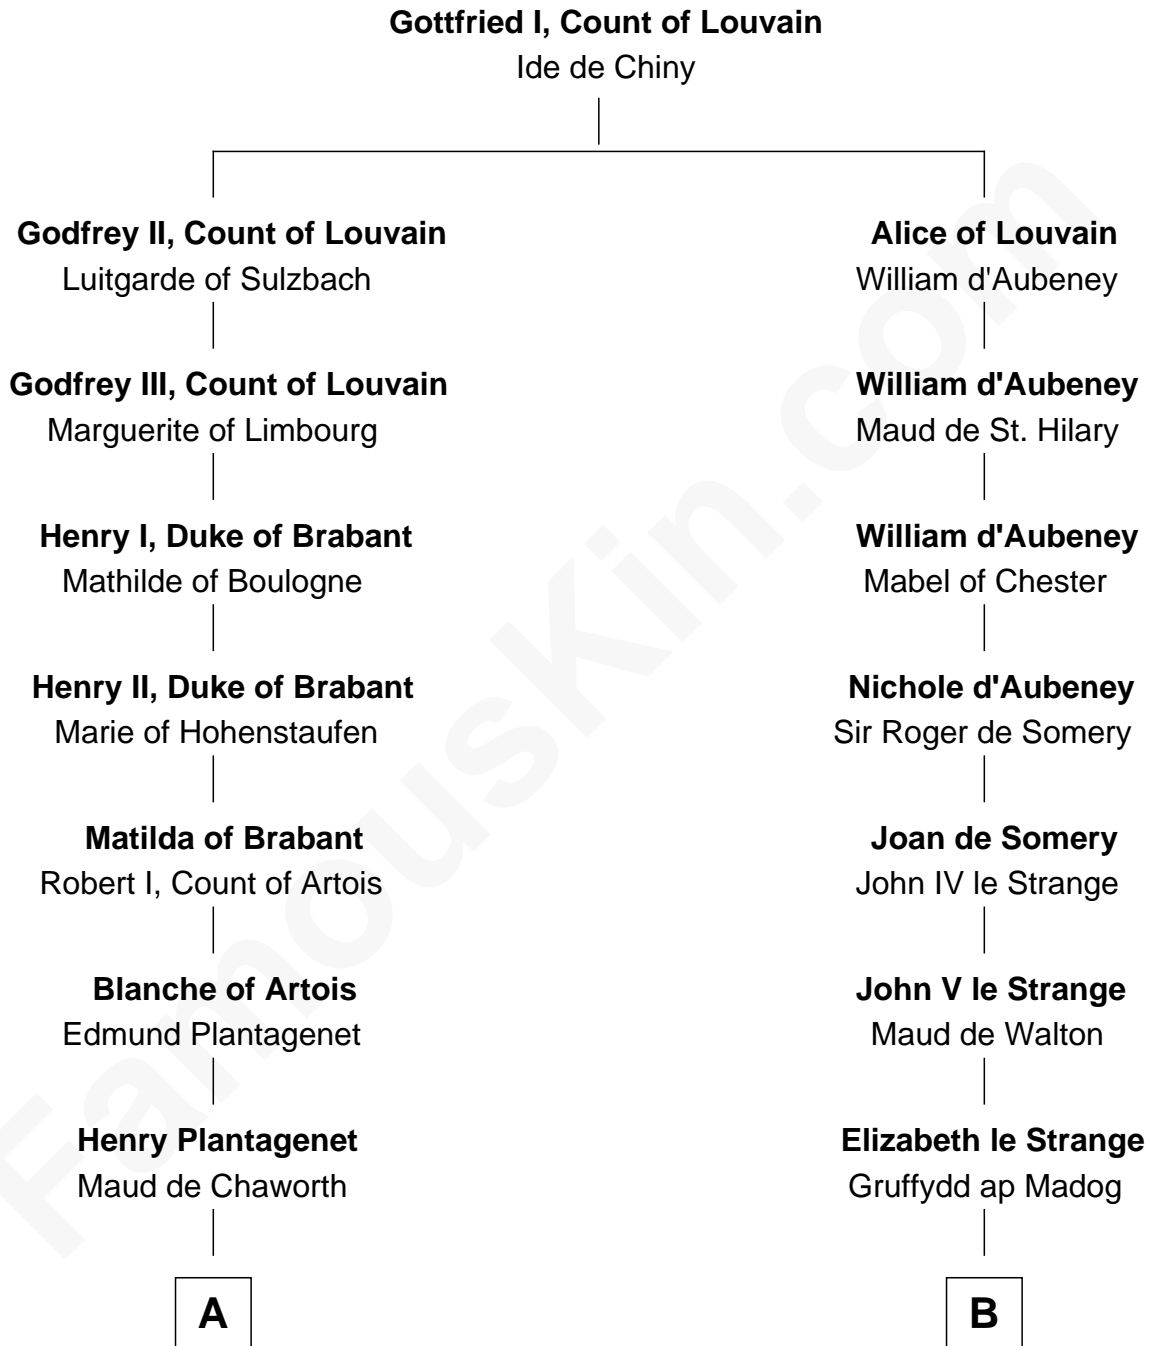

# FamousKin.com

## Relationship Chart of Bathsheba (Ruggles) Spooner

*First woman executed for murder in U.S. by non-British government*

16th cousin 5 times removed of

**Elihu Yale**

*Benefactor and Namesake of Yale College*

**C**

—  
**Mercy Dudley**  
Rev. John Woodbridge

—  
**Martha Woodbridge**  
Samuel Ruggles

—  
**Rev. Timothy Ruggles**  
Mary White

—  
**Timothy Dwight Ruggles**  
Bathsheba Bourne

—  
**Bathsheba (Ruggles) Spooner**  
*First Woman Executed in U.S.*