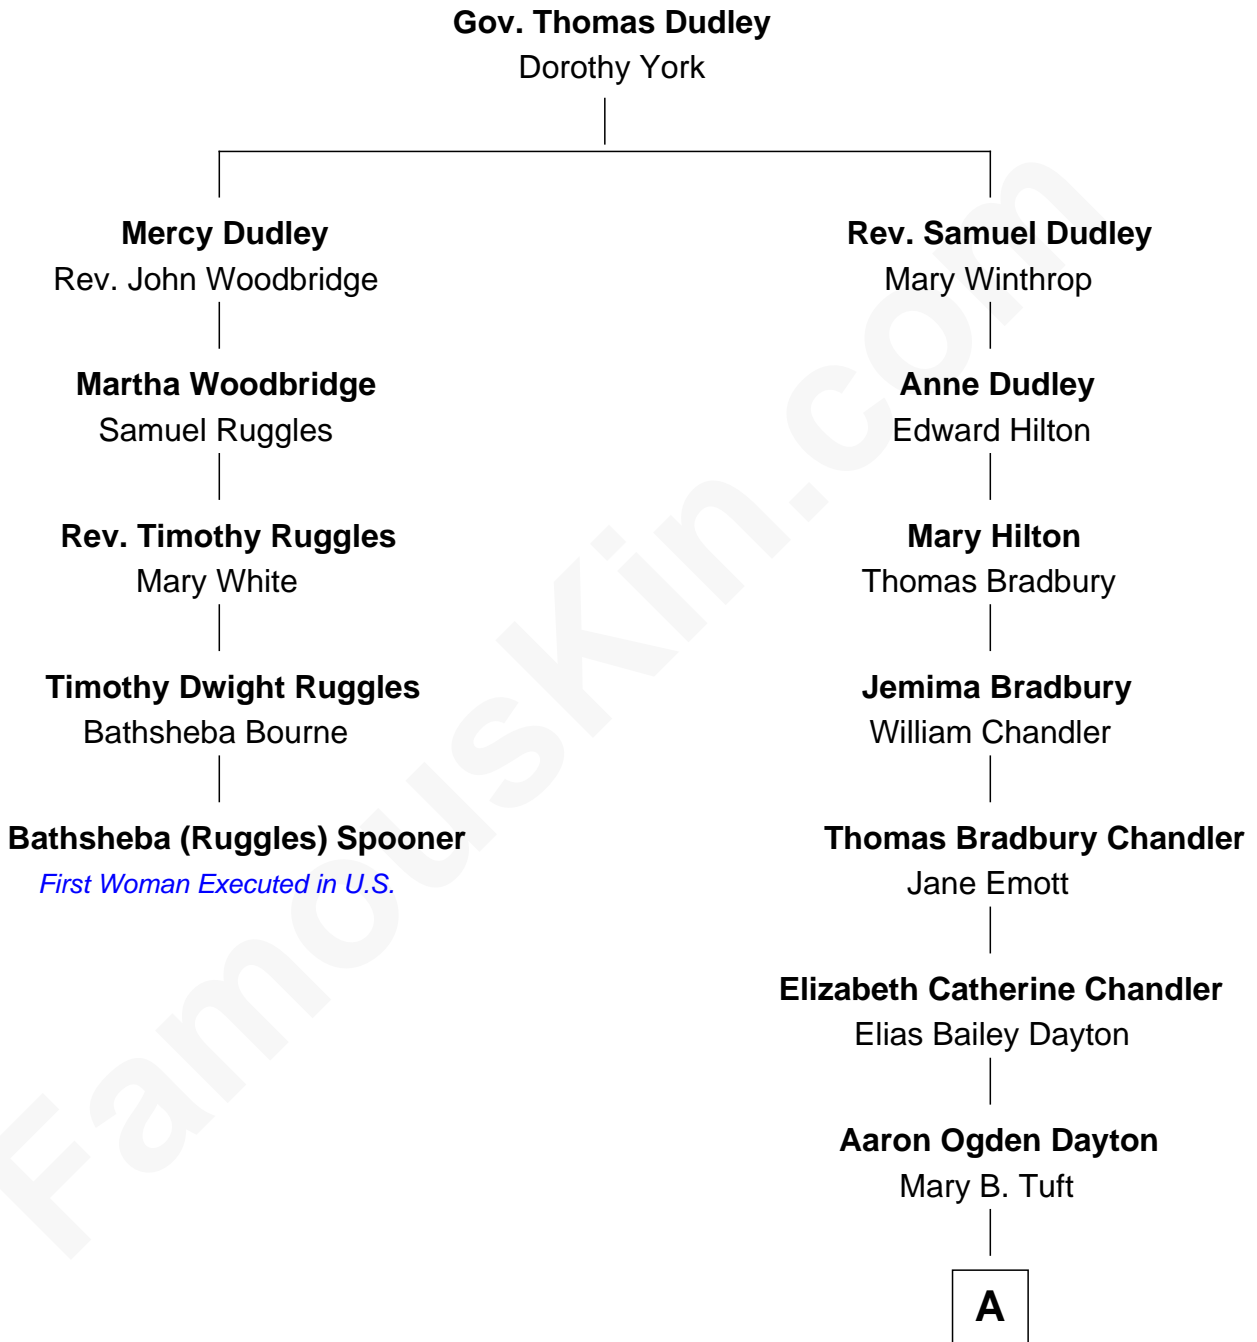

FamousKin.com
Relationship Chart of
Bathsheba (Ruggles) Spooner

First woman executed for murder in U.S. by non-British government

4th cousin 7 times removed of

Christopher Reeve
Movie Actor

A

Katherine Irving Dayton

Henry Baldwin

Margaretta Willis Baldwin

Augustus Henry Reeve

Richard Henry Reeve

Anne Conrad D'Olier

Franklin D'Olier Reeve

Barbara Pitney Lamb

Christopher Reeve

Movie Actor