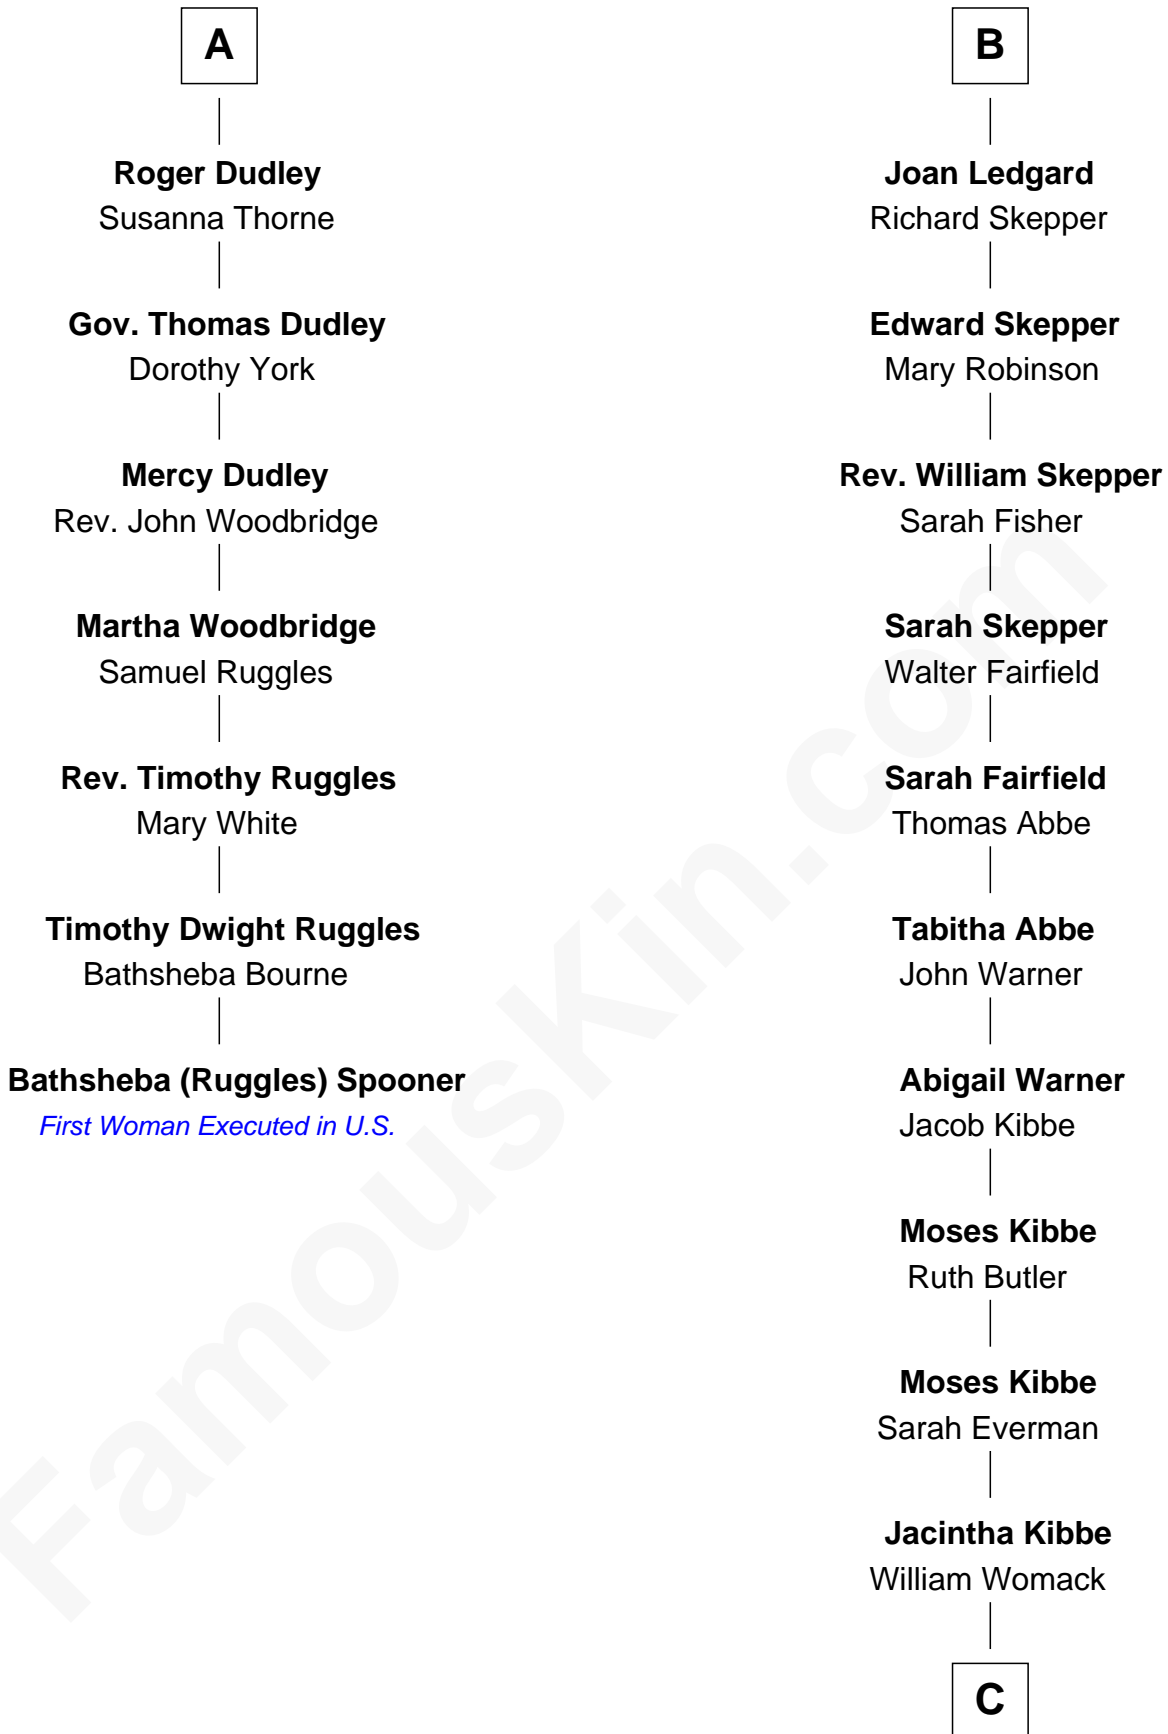

FamousKin.com

Relationship Chart of

Bathsheba (Ruggles) Spooner

First woman executed for murder in U.S. by non-British government

13th cousin 6 times removed of

Roy Rogers

Cowboy movie actor and singer

C

Archer Womack

Patricia Adeline Hatchett

Mattie M. Womack

Andrew E. Slye

Roy Rogers

Cowboy movie actor and singer

FamousKin.com