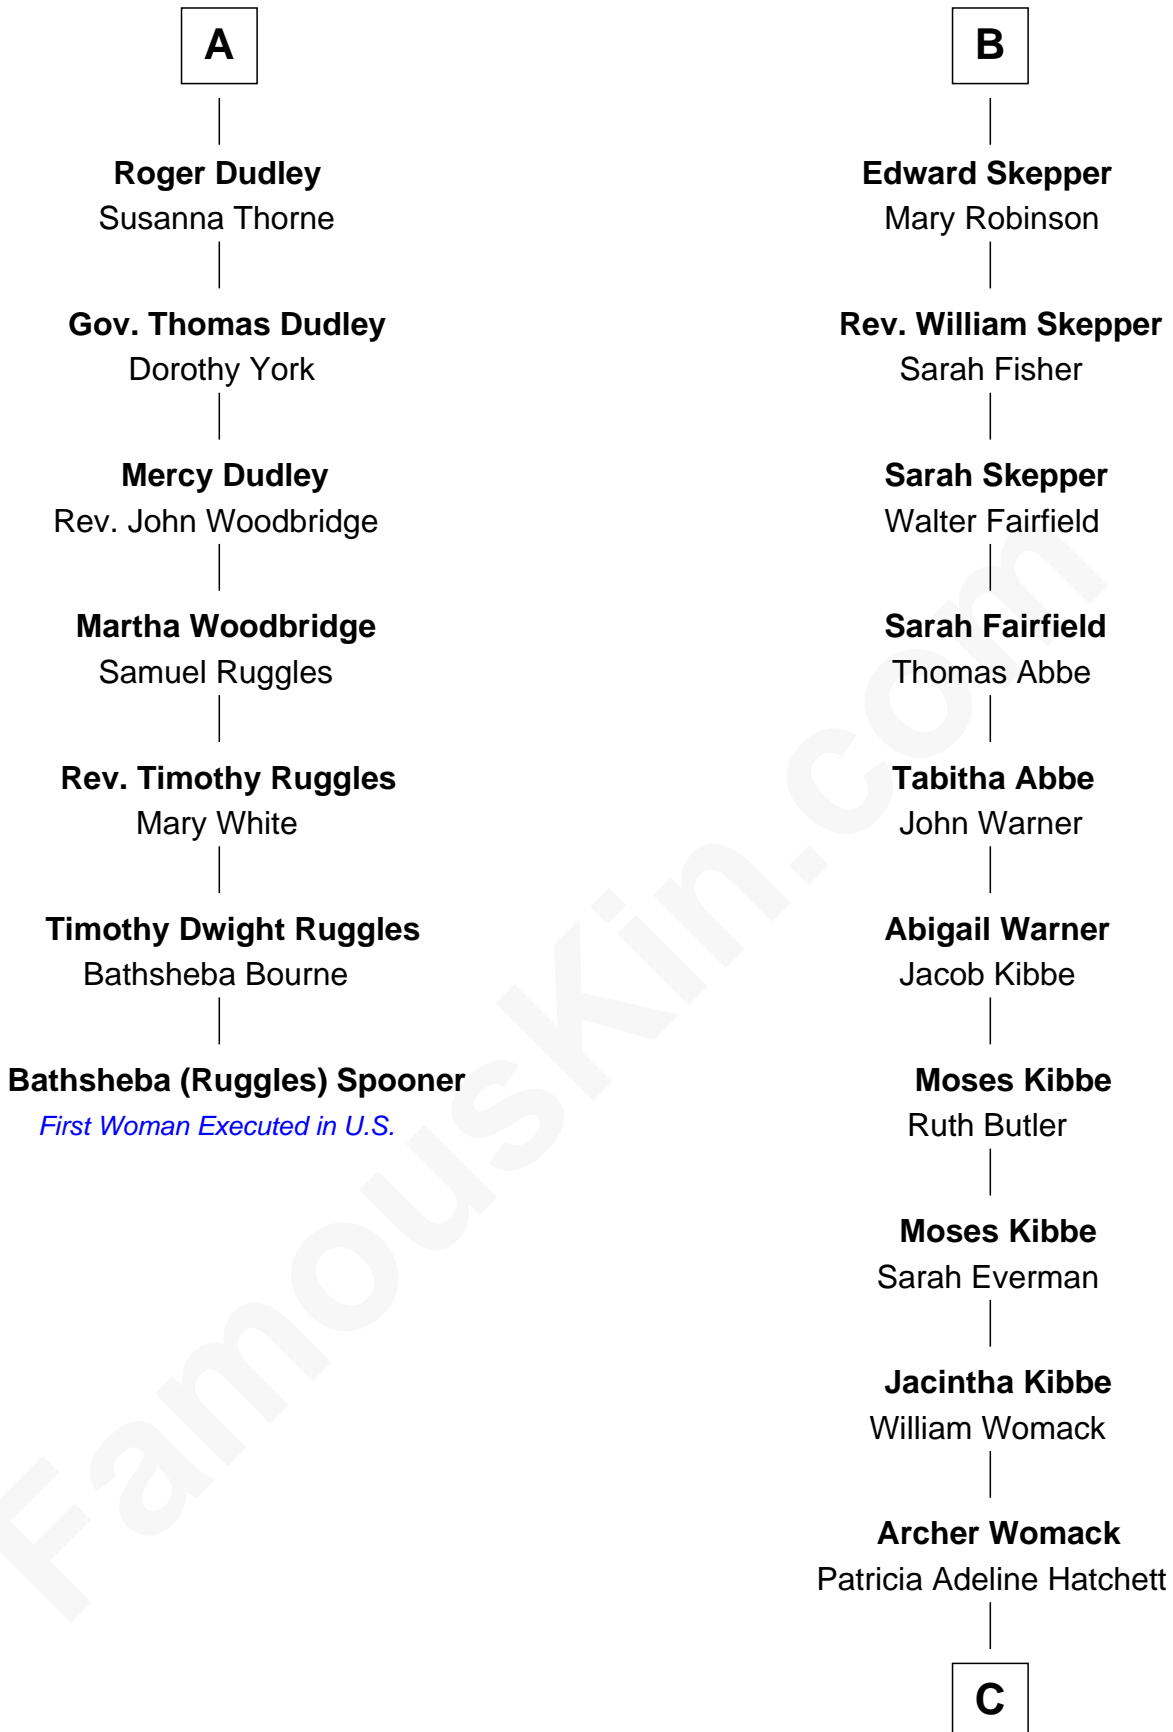

## Relationship Chart of

### Bathsheba (Ruggles) Spooner

*First woman executed for murder in U.S. by non-British government*

13th cousin 5 times removed of

**Roy Rogers**

*Cowboy movie actor and singer*

C

Mattie M. Womack

Andrew E. Slye