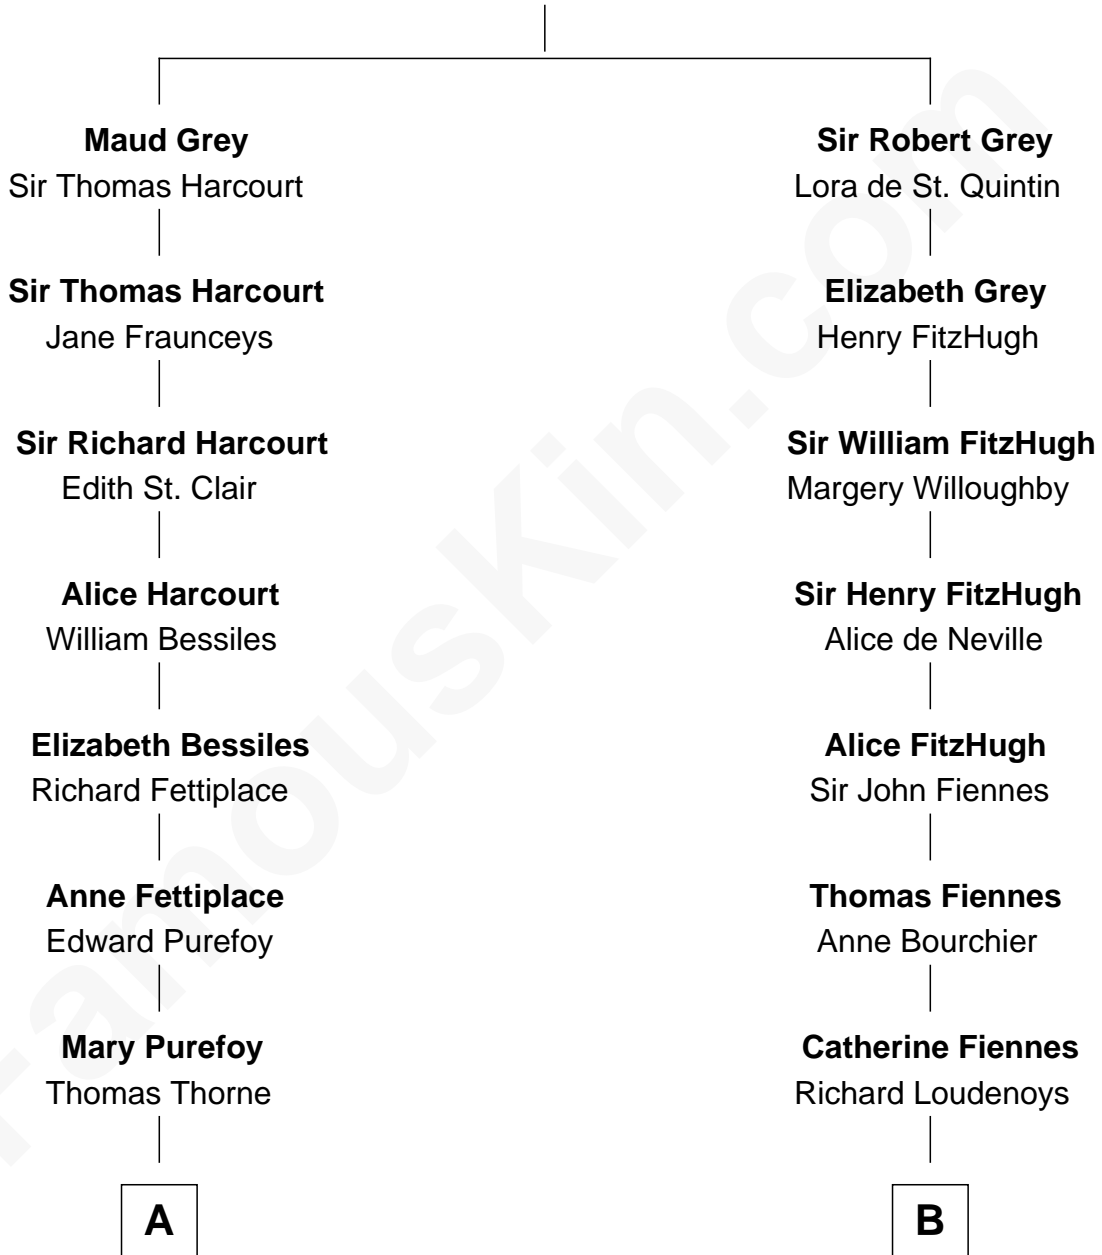

## Relationship Chart of

### Bathsheba (Ruggles) Spooner

*First woman executed for murder in U.S. by non-British government*

13th cousin 8 times removed of

**Anne Baxter**  
Movie Actress

**Sir John Grey**  
Avice Marmion

**C**

Rev. David Wright

Abigail Goddard

William Carey Wright

Anna Lloyd Jones

Frank Lloyd Wright

Catherine L. Tobin

Catherine Dorothy Wright

Kenneth Stuart Baxter

**Anne Baxter**