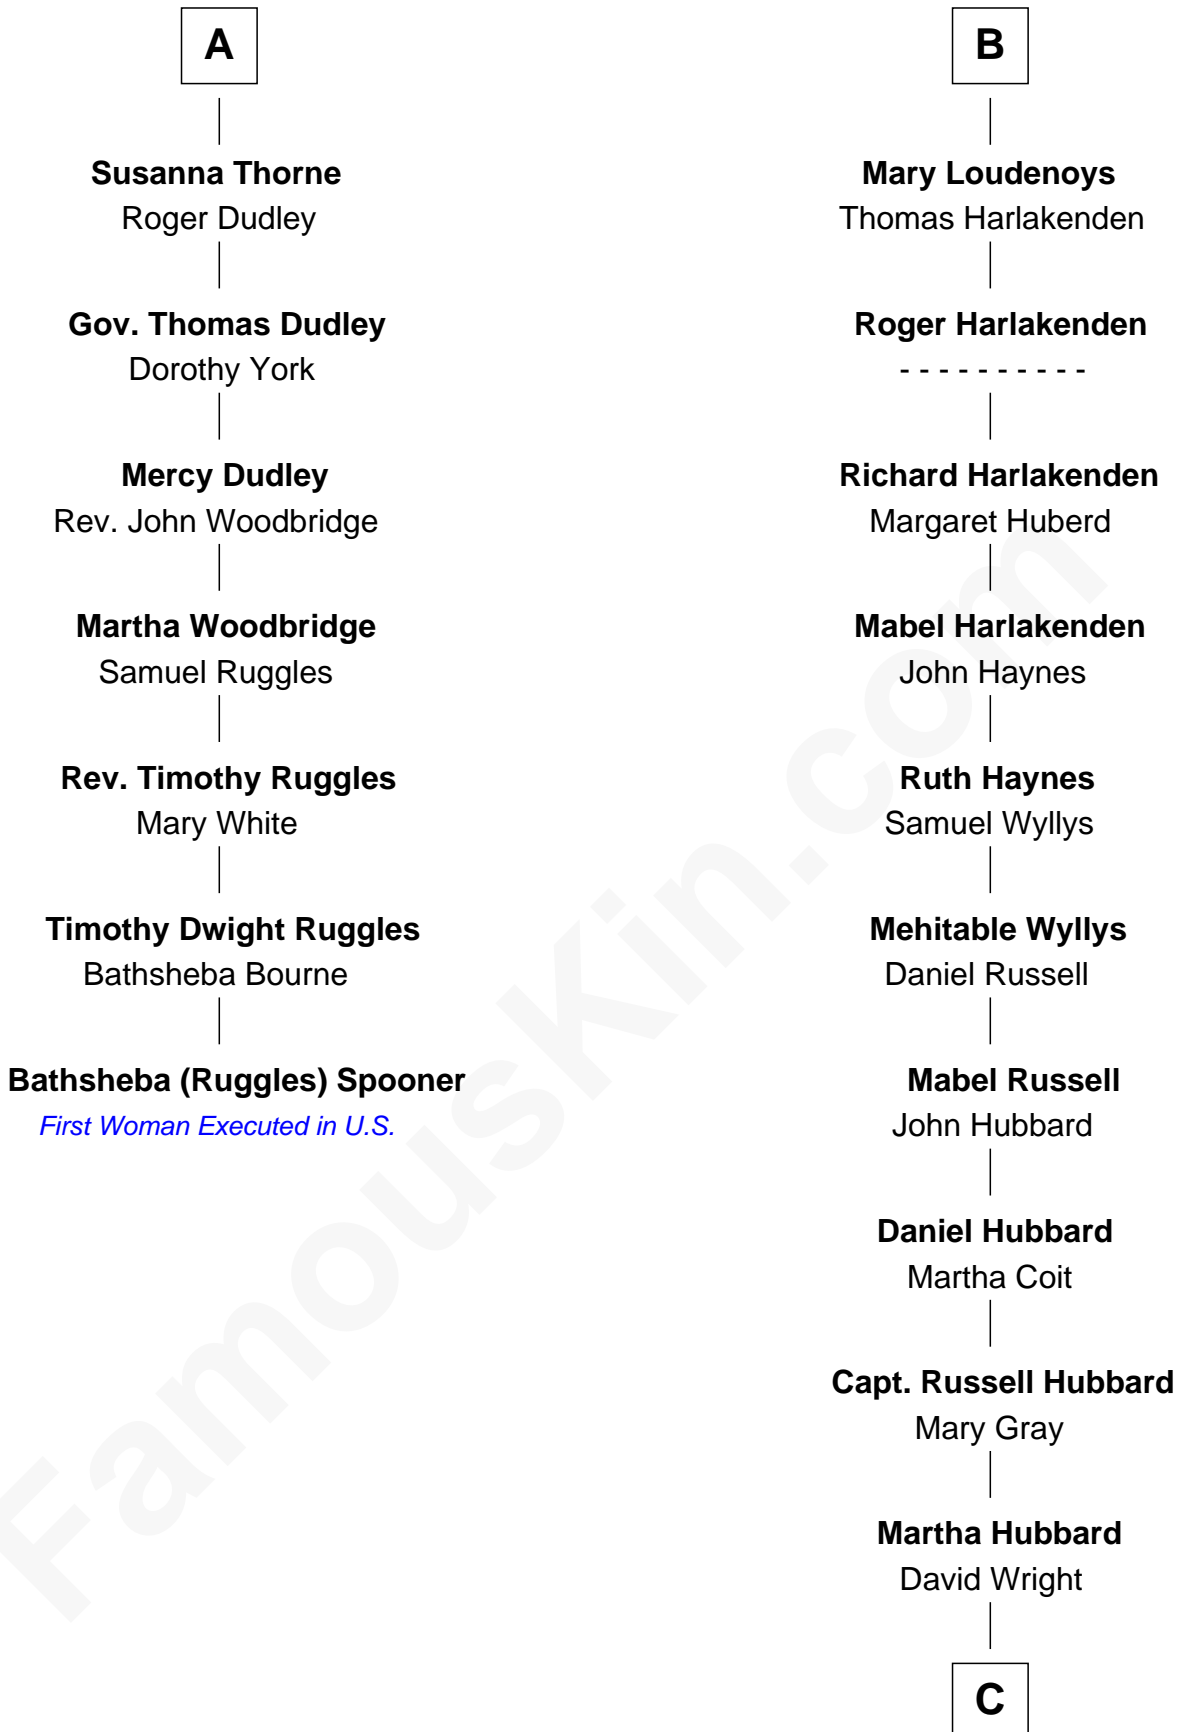

## Relationship Chart of

### Bathsheba (Ruggles) Spooner

*First woman executed for murder in U.S. by non-British government*

13th cousin 8 times removed of

**Anne Baxter**  
Movie Actress

**Sir John Grey**  
Avice Marmion

**C**

Rev. David Wright

Abigail Goddard

William Carey Wright

Anna Lloyd Jones

Frank Lloyd Wright

Catherine L. Tobin

Catherine Dorothy Wright

Kenneth Stuart Baxter

**Anne Baxter**