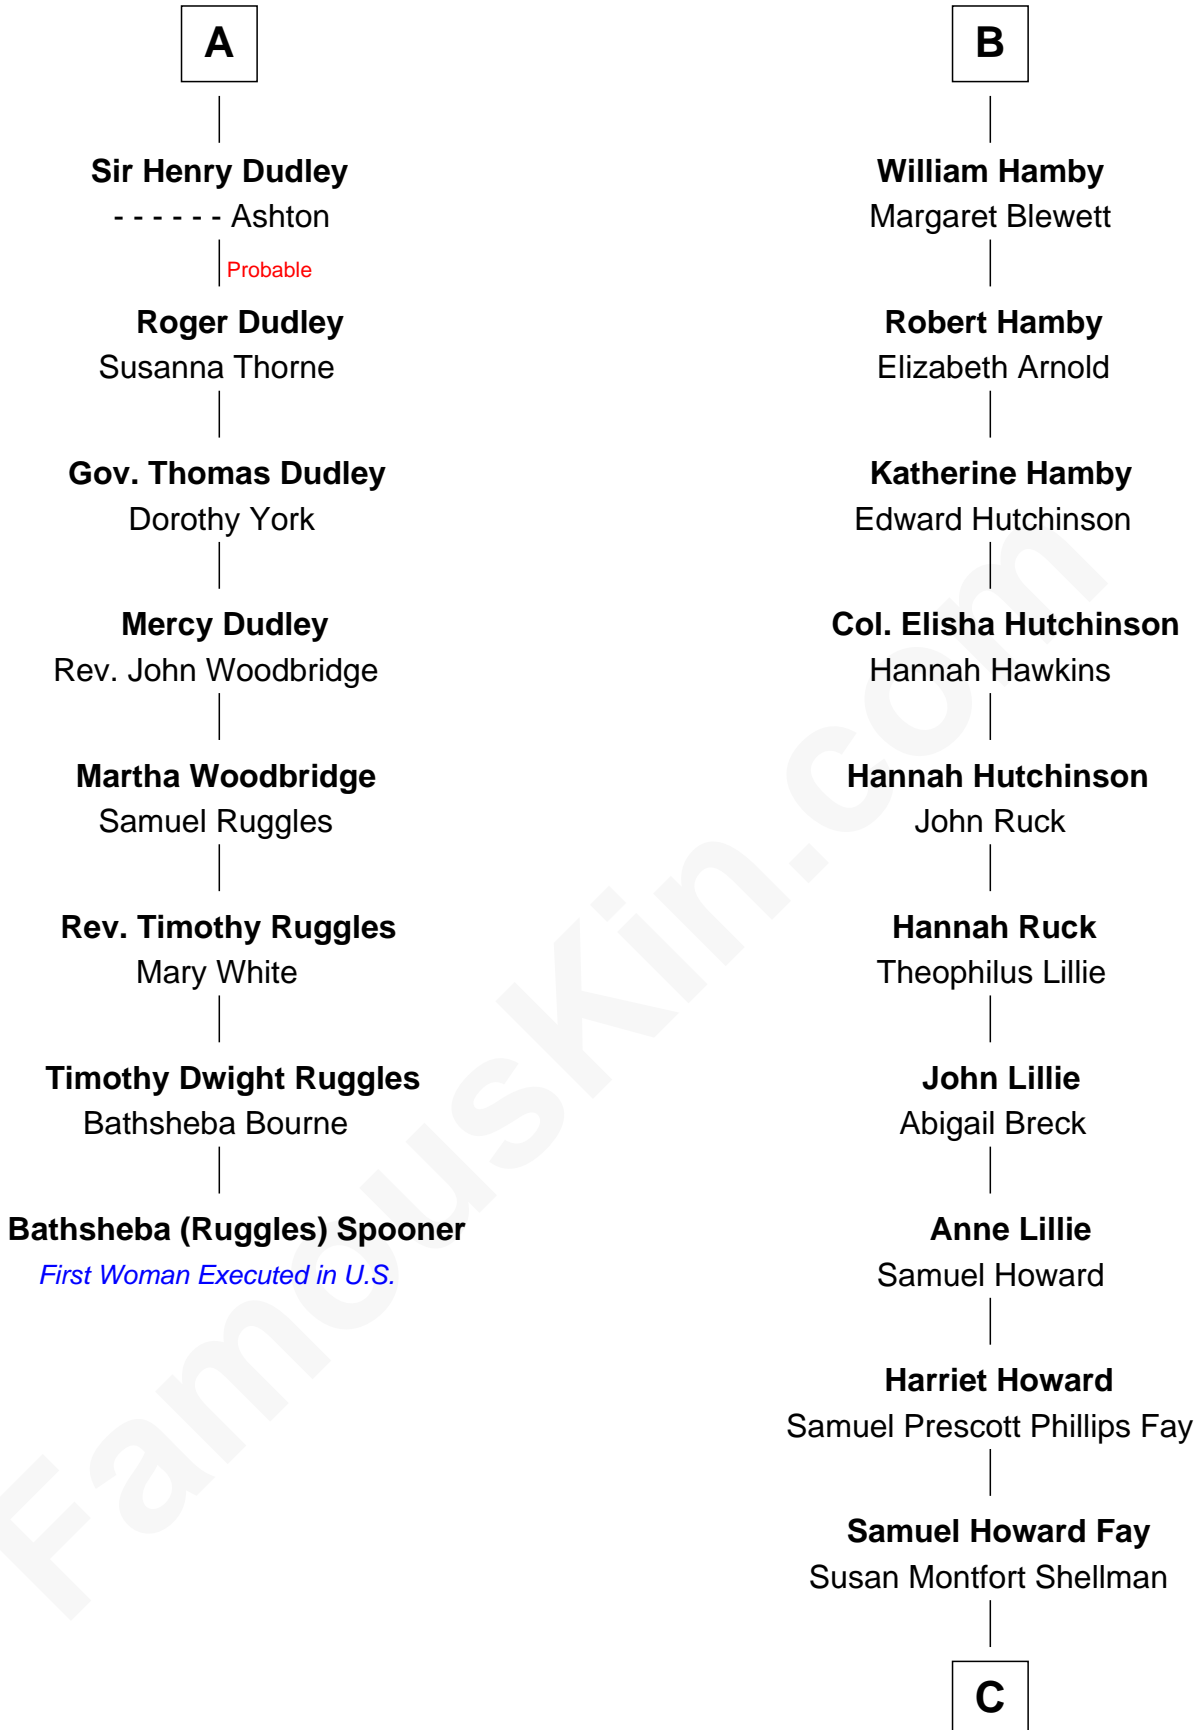

FamousKin.com

Relationship Chart of

Bathsheba (Ruggles) Spooner

First woman executed for murder in U.S. by non-British government

14th cousin 6 times removed of

George H. W. Bush
41st U.S. President

Sir Philip le Despencer
Joan de Cobham

C

Harriet Eleanor Fay
Rev. James Smith Bush

Samuel Prescott Bush
Flora Sheldon

Prescott Sheldon Bush
Dorothy Wear Walker

George H. W. Bush
41st U.S. President

FamousKin.com