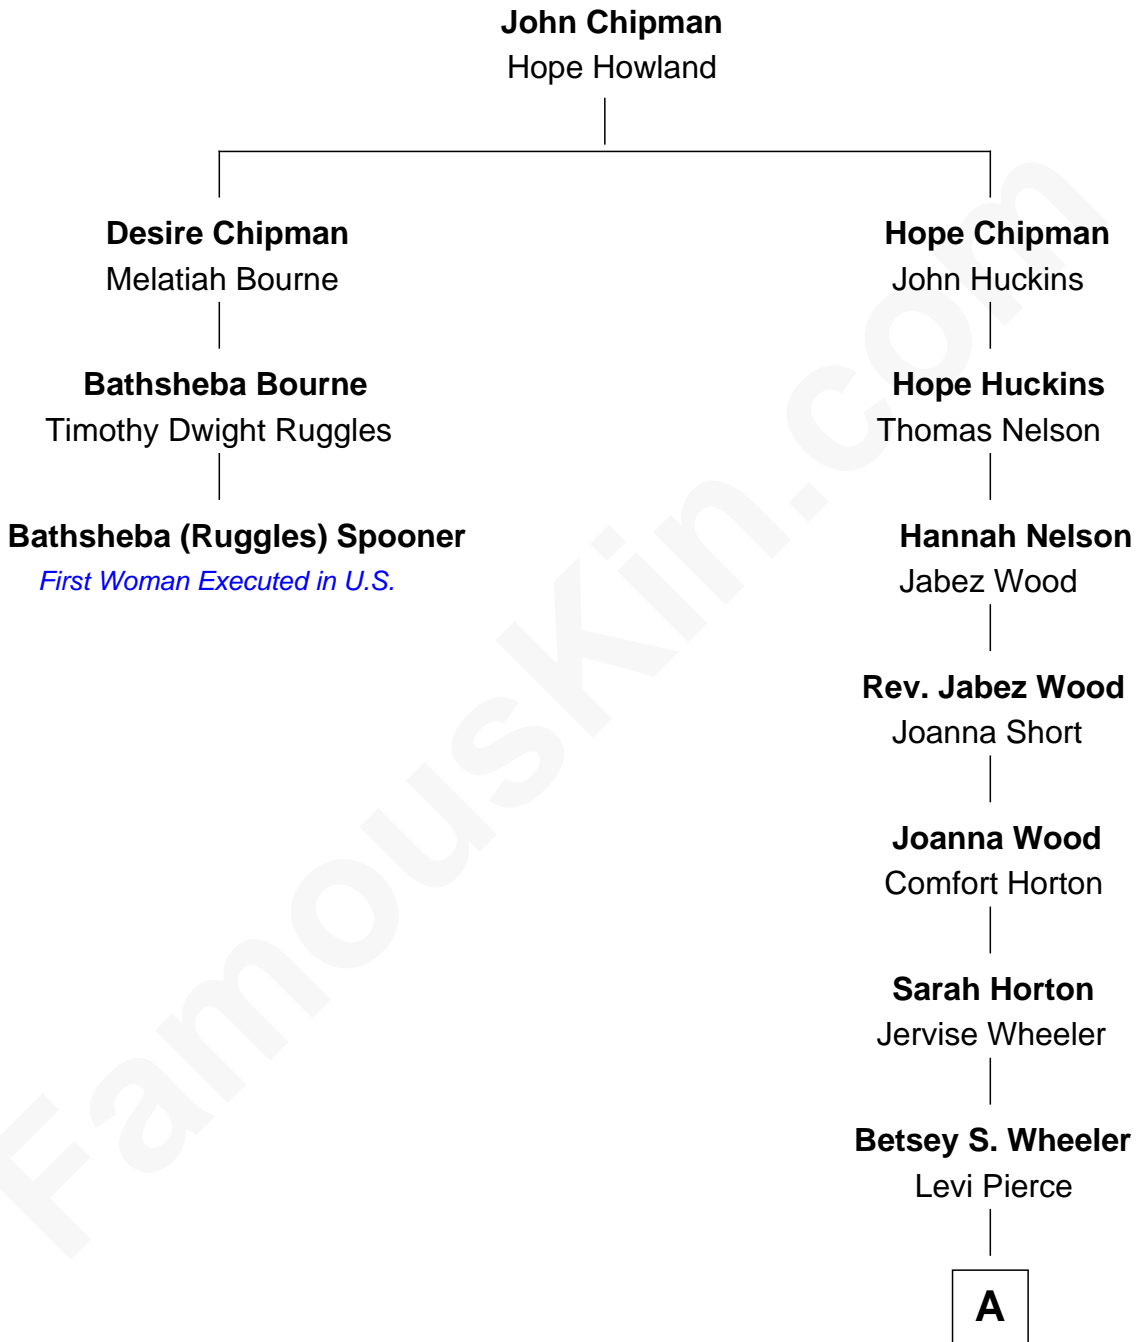

FamousKin.com
Relationship Chart of
Bathsheba (Ruggles) Spooner

First woman executed for murder in U.S. by non-British government

2nd cousin 9 times removed of

George H. W. Bush
41st U.S. President

A

Elizabeth Slade Pierce
Cortland Philip Livingston Butler

Mary Elizabeth Butler
Robert Emmet Sheldon

Flora Sheldon
Samuel Prescott Bush

Prescott Sheldon Bush
Dorothy Wear Walker

George H. W. Bush
41st U.S. President