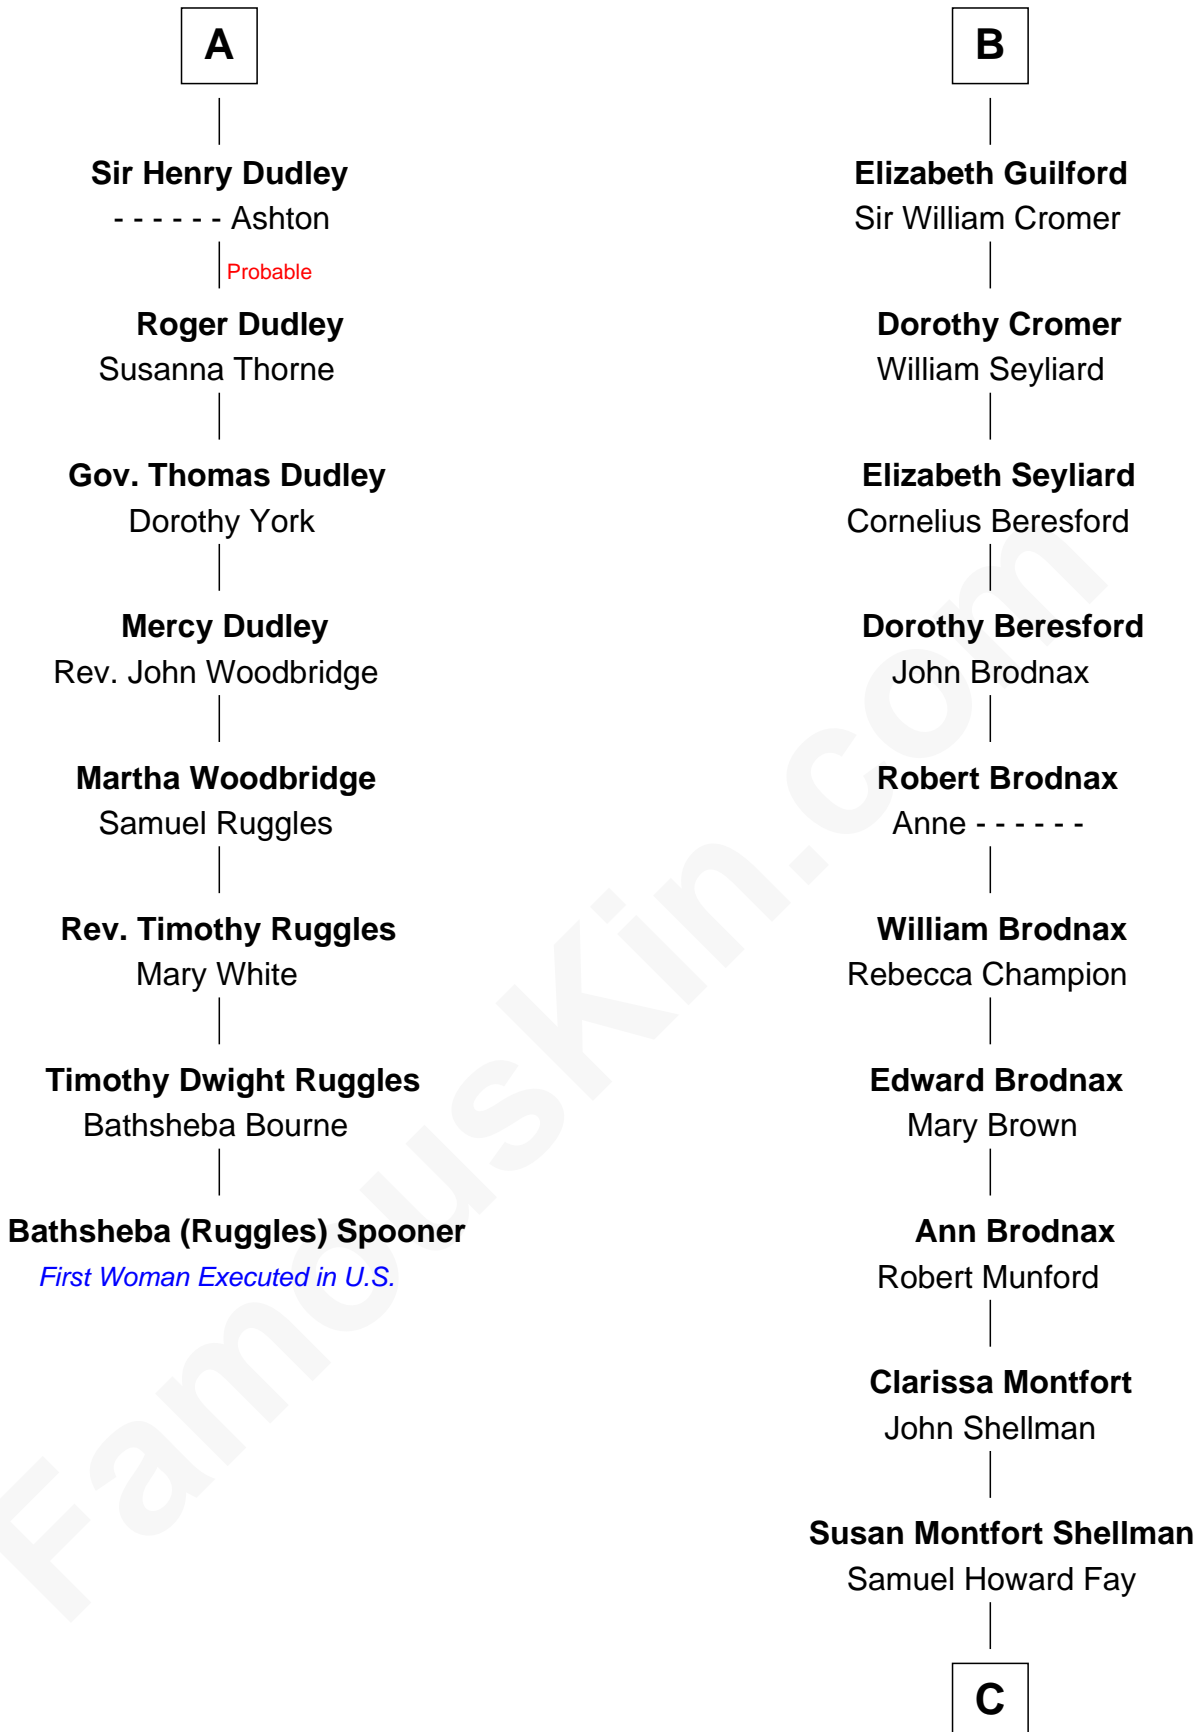

FamousKin.com

Relationship Chart of

Bathsheba (Ruggles) Spooner

First woman executed for murder in U.S. by non-British government

14th cousin 6 times removed of

George H. W. Bush
41st U.S. President

Sir Robert de Holland
Maude la Zouche

C

Harriet Eleanor Fay
Rev. James Smith Bush

Samuel Prescott Bush
Flora Sheldon

Prescott Sheldon Bush
Dorothy Wear Walker

George H. W. Bush
41st U.S. President

FamousKin.com