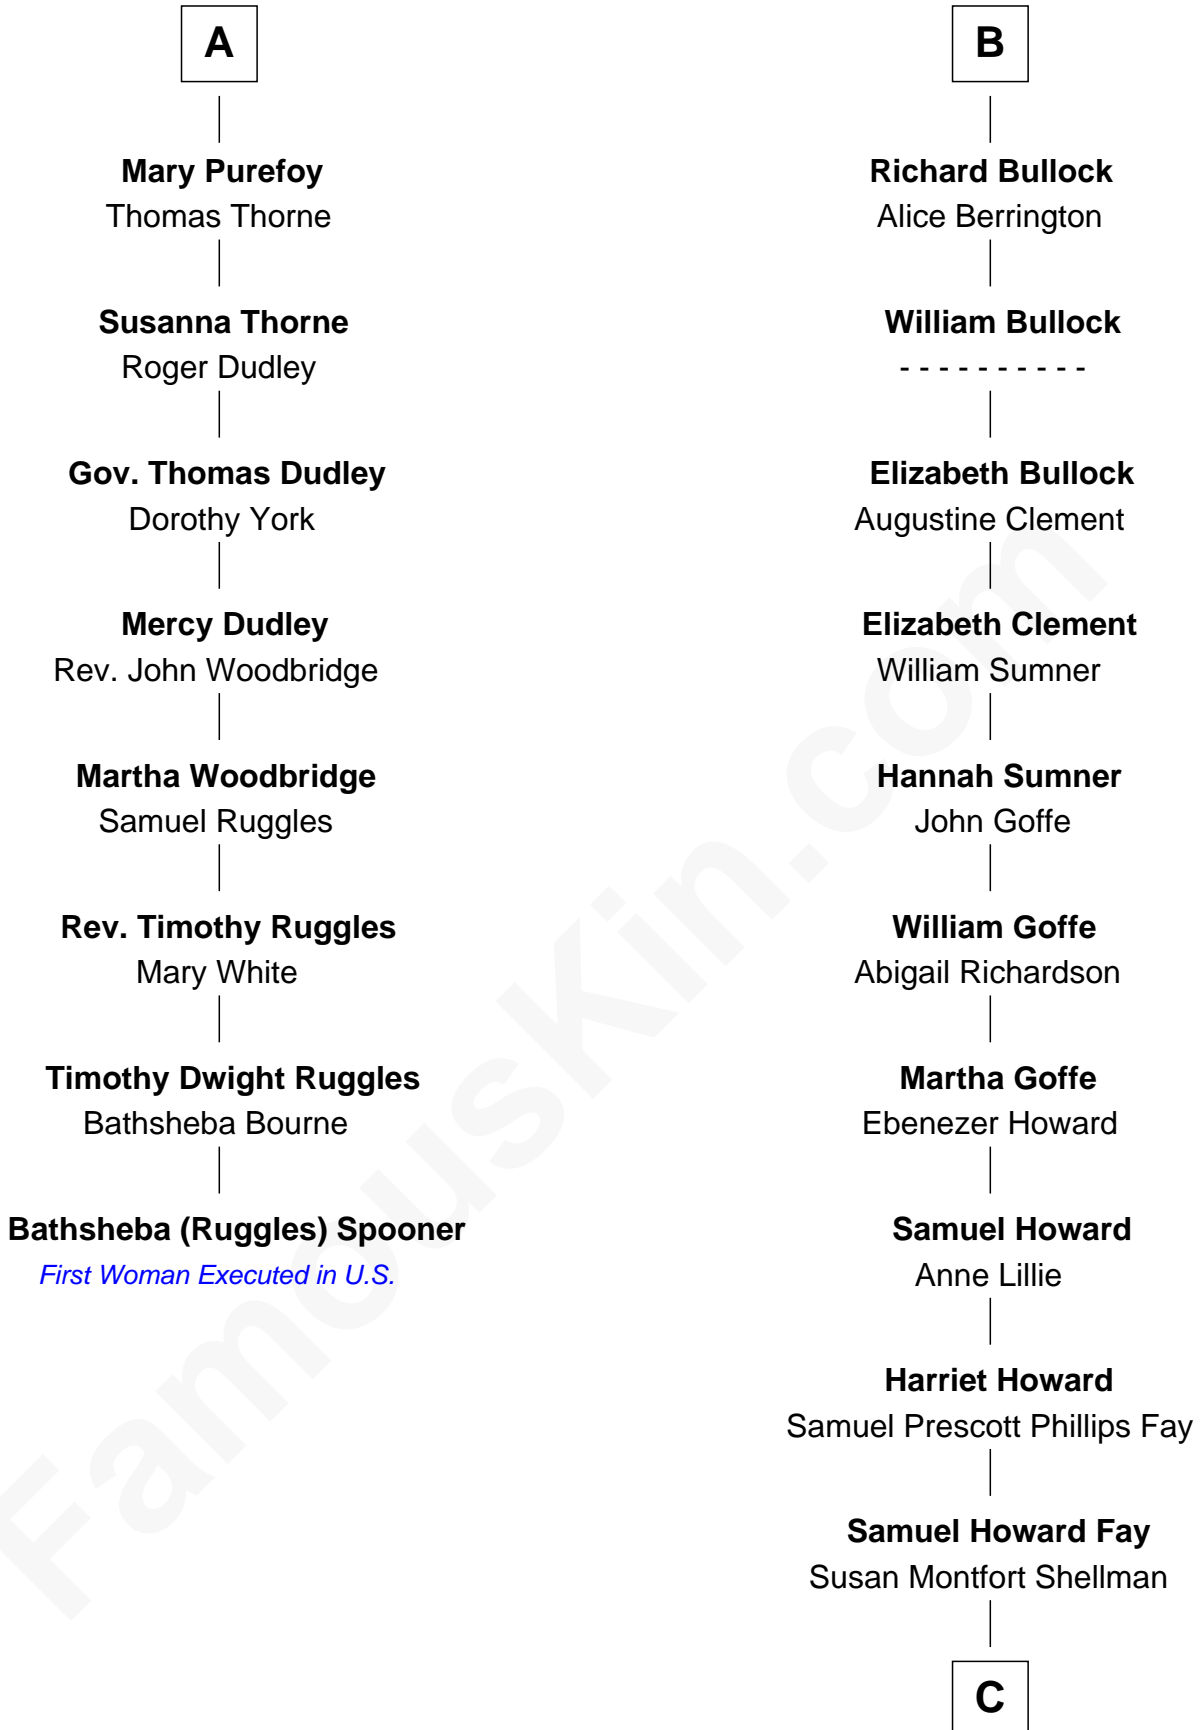

## Relationship Chart of Bathsheba (Ruggles) Spooner

*First woman executed for murder in U.S. by non-British government*

14th cousin 6 times removed of

**George H. W. Bush**  
*41st U.S. President*

**Sir John Howard**  
Alice de Bois

**Edward Purefoy**  
Anne Fettiplace

**A**

**Sir Robert Howard**  
Margaret de Scales

**Sir John Howard**  
Margaret de Plaiz

**Sir John Howard**  
Joan Walton

**Elizabeth Howard**  
Sir John de Vere

**Joan de Vere**  
Sir William Norreys

**Margaret Norreys**  
Gilbert Bullock

**Thomas Bullock**  
Alice Kingsmill

**B**

**C**

**Harriet Eleanor Fay**  
Rev. James Smith Bush

**Samuel Prescott Bush**  
Flora Sheldon

**Prescott Sheldon Bush**  
Dorothy Wear Walker

**George H. W. Bush**  
*41st U.S. President*

FamousKin.com