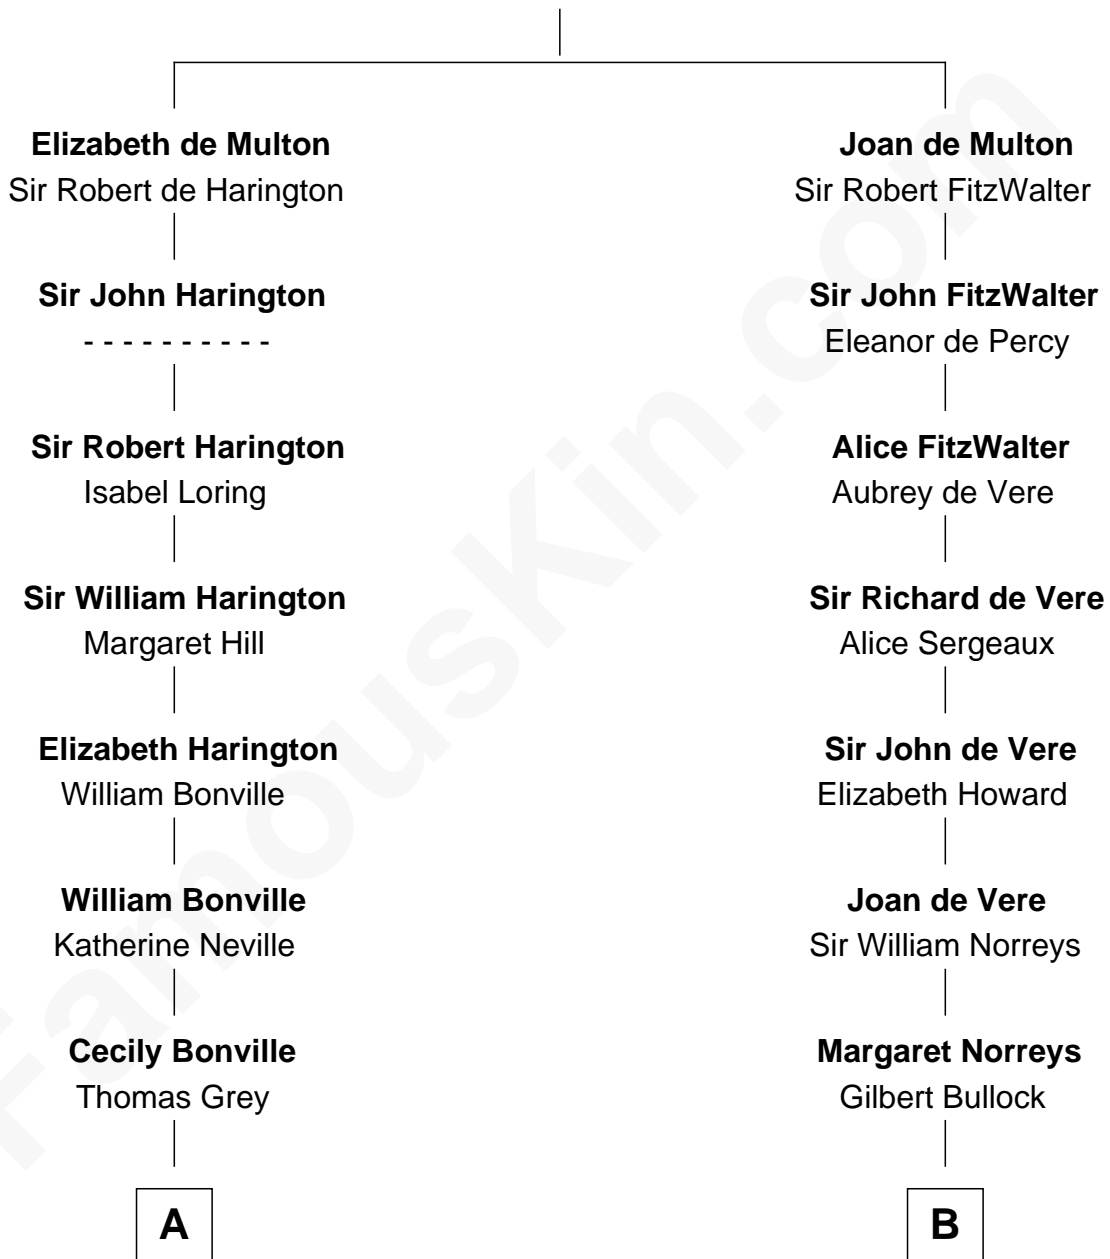

FamousKin.com

Relationship Chart of Bathsheba (Ruggles) Spooner

First woman executed for murder in U.S. by non-British government

15th cousin 6 times removed of

George H. W. Bush
41st U.S. President

Sir Thomas de Multon
Eleanor de Burgh

C

—
Samuel Howard Fay
Susan Montfort Shellman

—
Harriet Eleanor Fay
Rev. James Smith Bush

—
Samuel Prescott Bush
Flora Sheldon

—
Prescott Sheldon Bush
Dorothy Wear Walker

—
George H. W. Bush
41st U.S. President