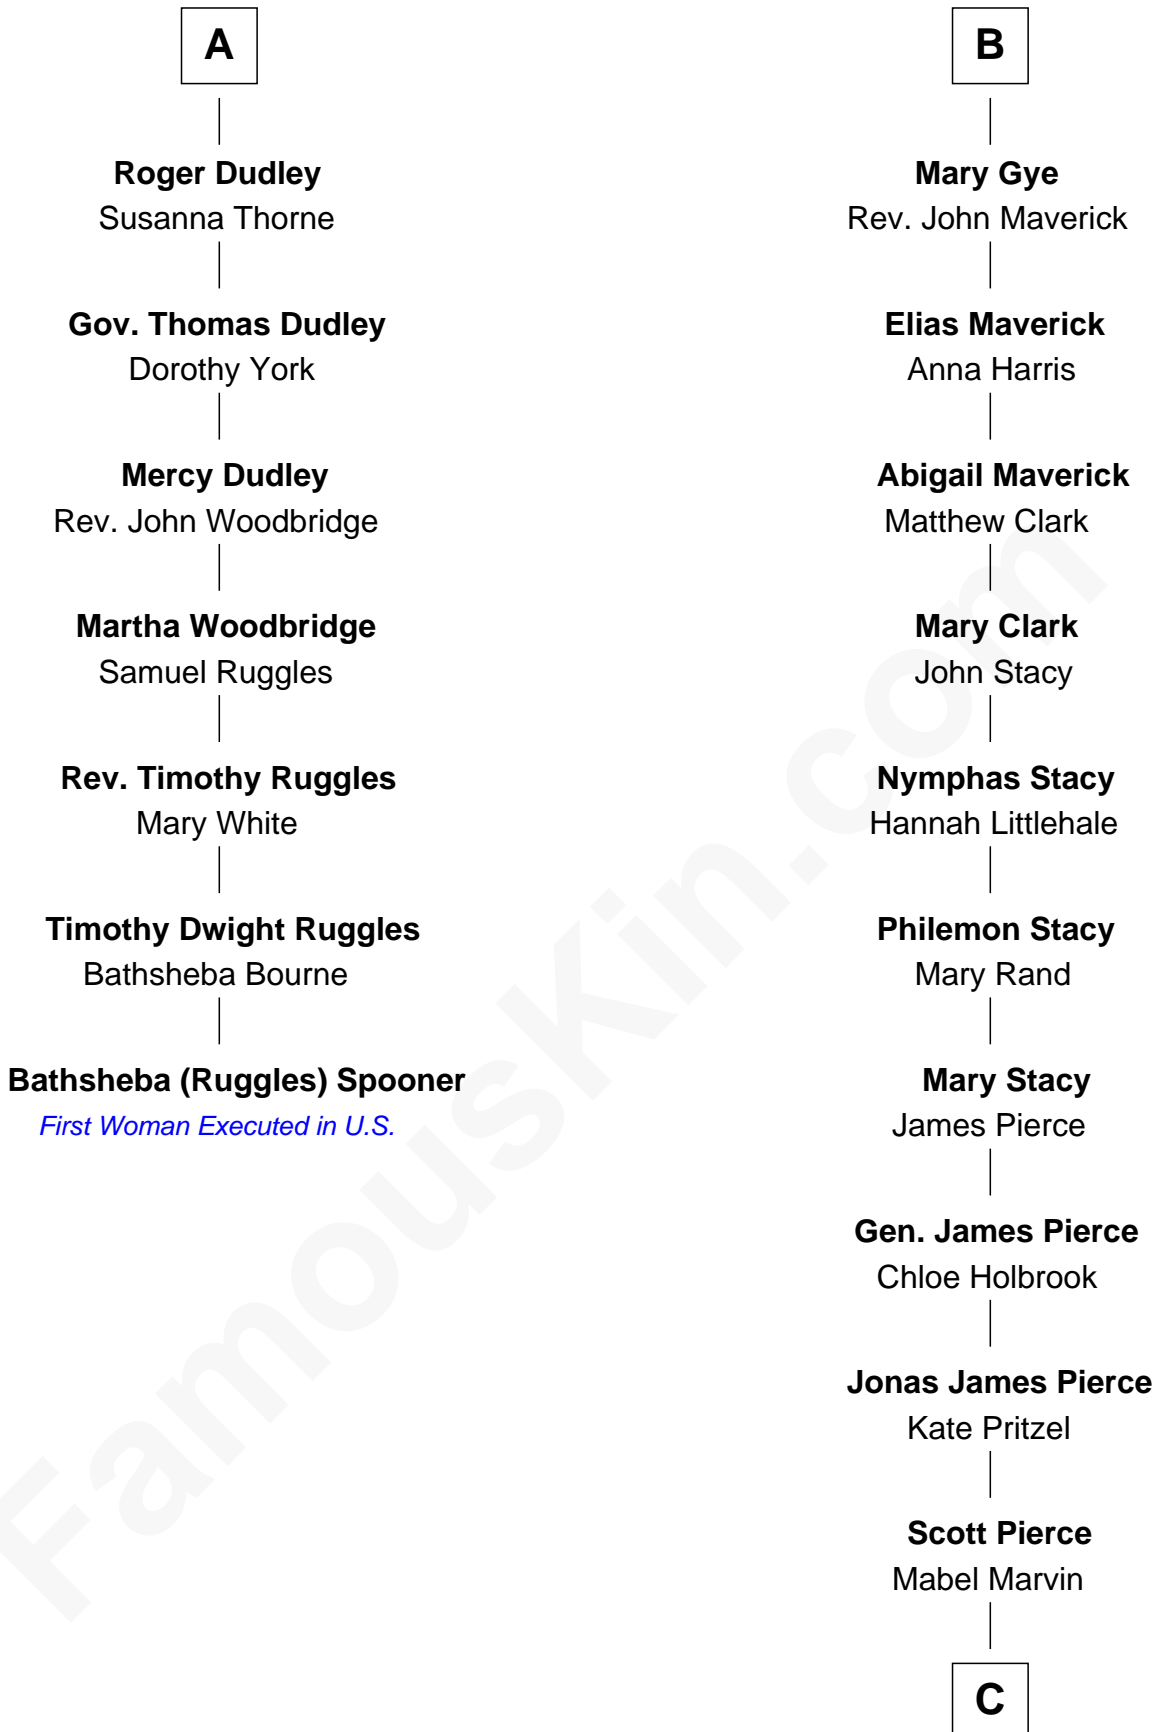

FamousKin.com

Relationship Chart of

Bathsheba (Ruggles) Spooner

First woman executed for murder in U.S. by non-British government

13th cousin 5 times removed of

Barbara (Pierce) Bush

First Lady of President George H.W. Bush

C

Marvin Pierce
Pauline Robinson

Barbara (Pierce) Bush
First Lady of George H.W. Bush

FamousKin.com