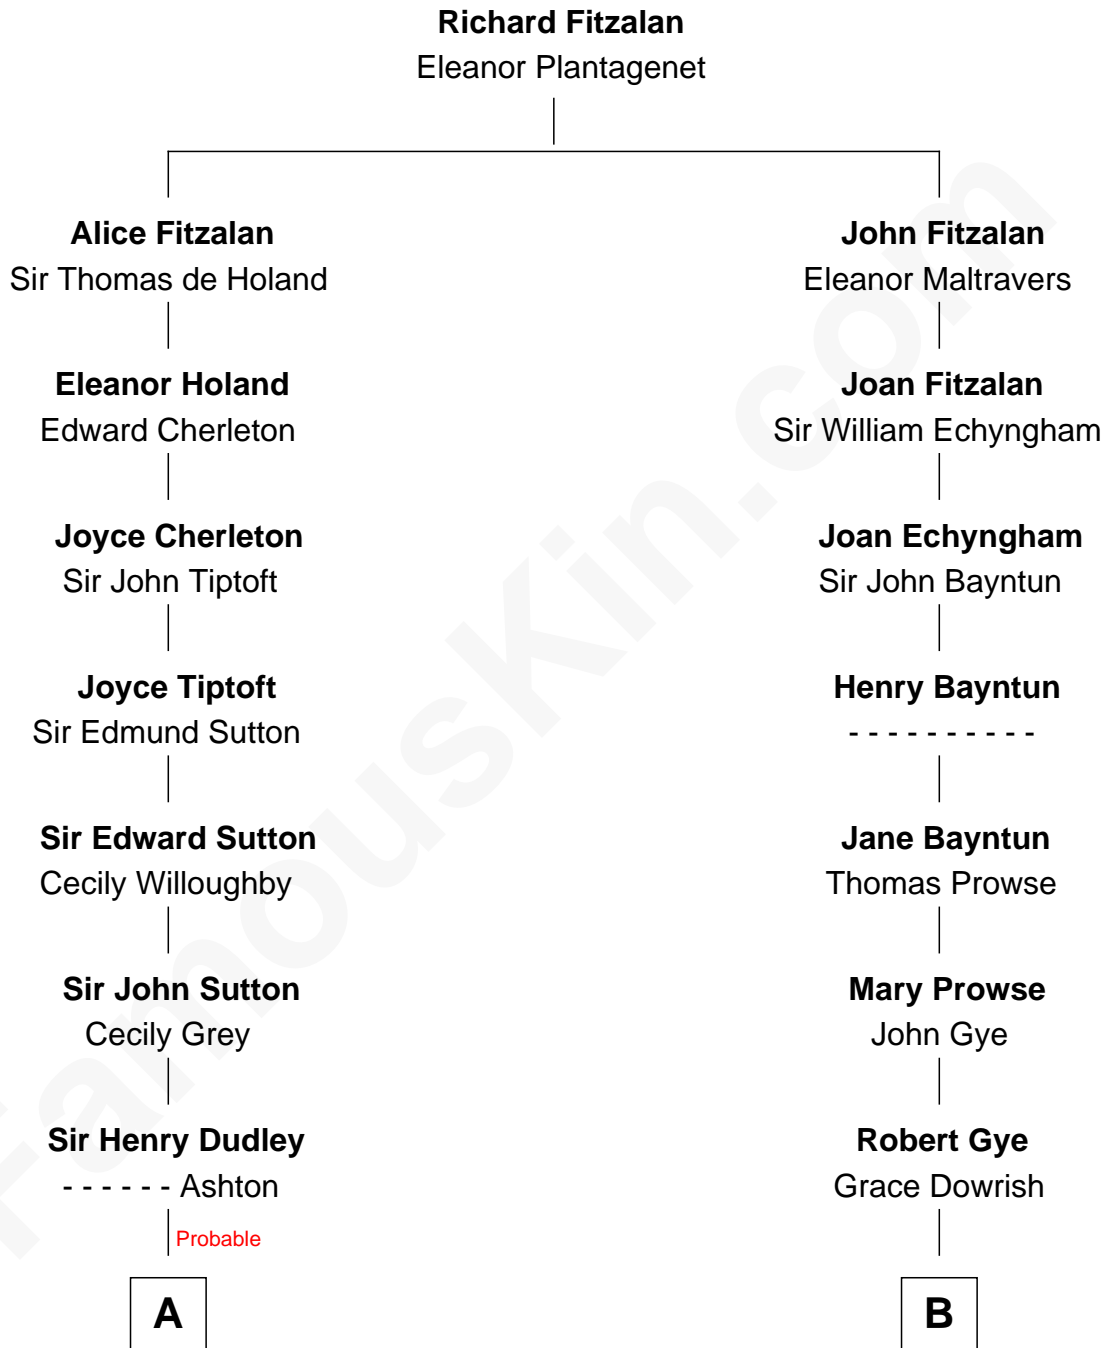

FamousKin.com

Relationship Chart of

Bathsheba (Ruggles) Spooner

First woman executed for murder in U.S. by non-British government

13th cousin 5 times removed of

Barbara (Pierce) Bush

First Lady of President George H.W. Bush

C

Marvin Pierce
Pauline Robinson

Barbara (Pierce) Bush
First Lady of George H.W. Bush

FamousKin.com