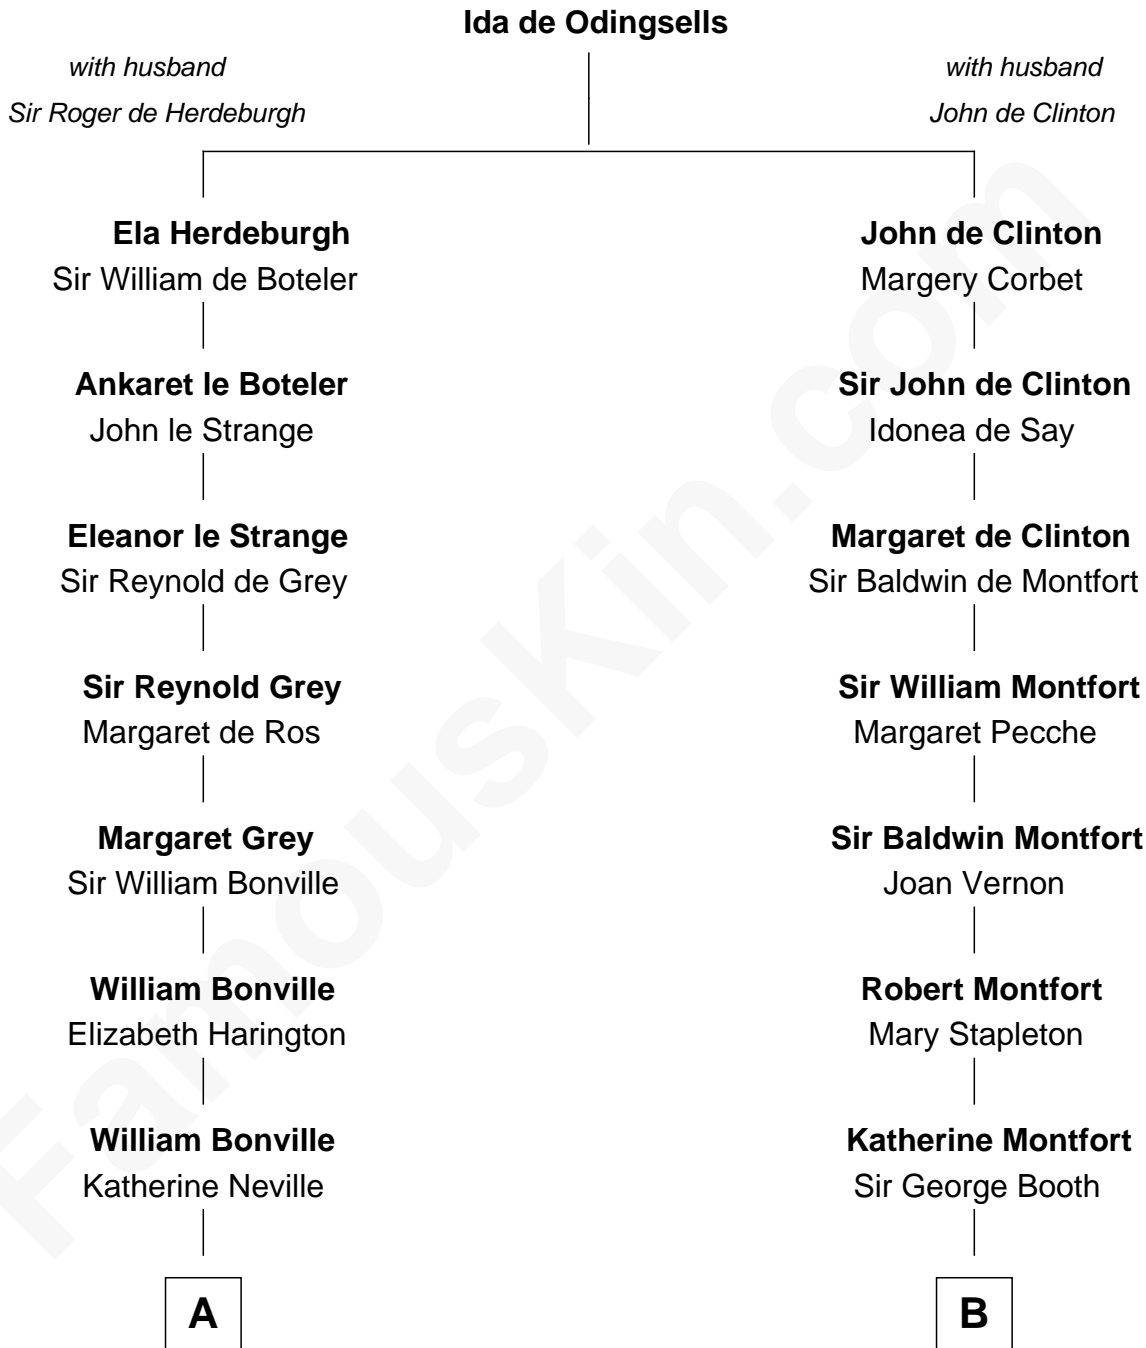

## Relationship Chart of

### Bathsheba (Ruggles) Spooner

*First woman executed for murder in U.S. by non-British government*

16th cousin 5 times removed of

### Barbara (Pierce) Bush

*First Lady of President George H.W. Bush*

**C**

Samuel Ross Marvin

Julia Ann Place

Jerome Place Marvin

Martha Ann Stokes

Mabel Marvin