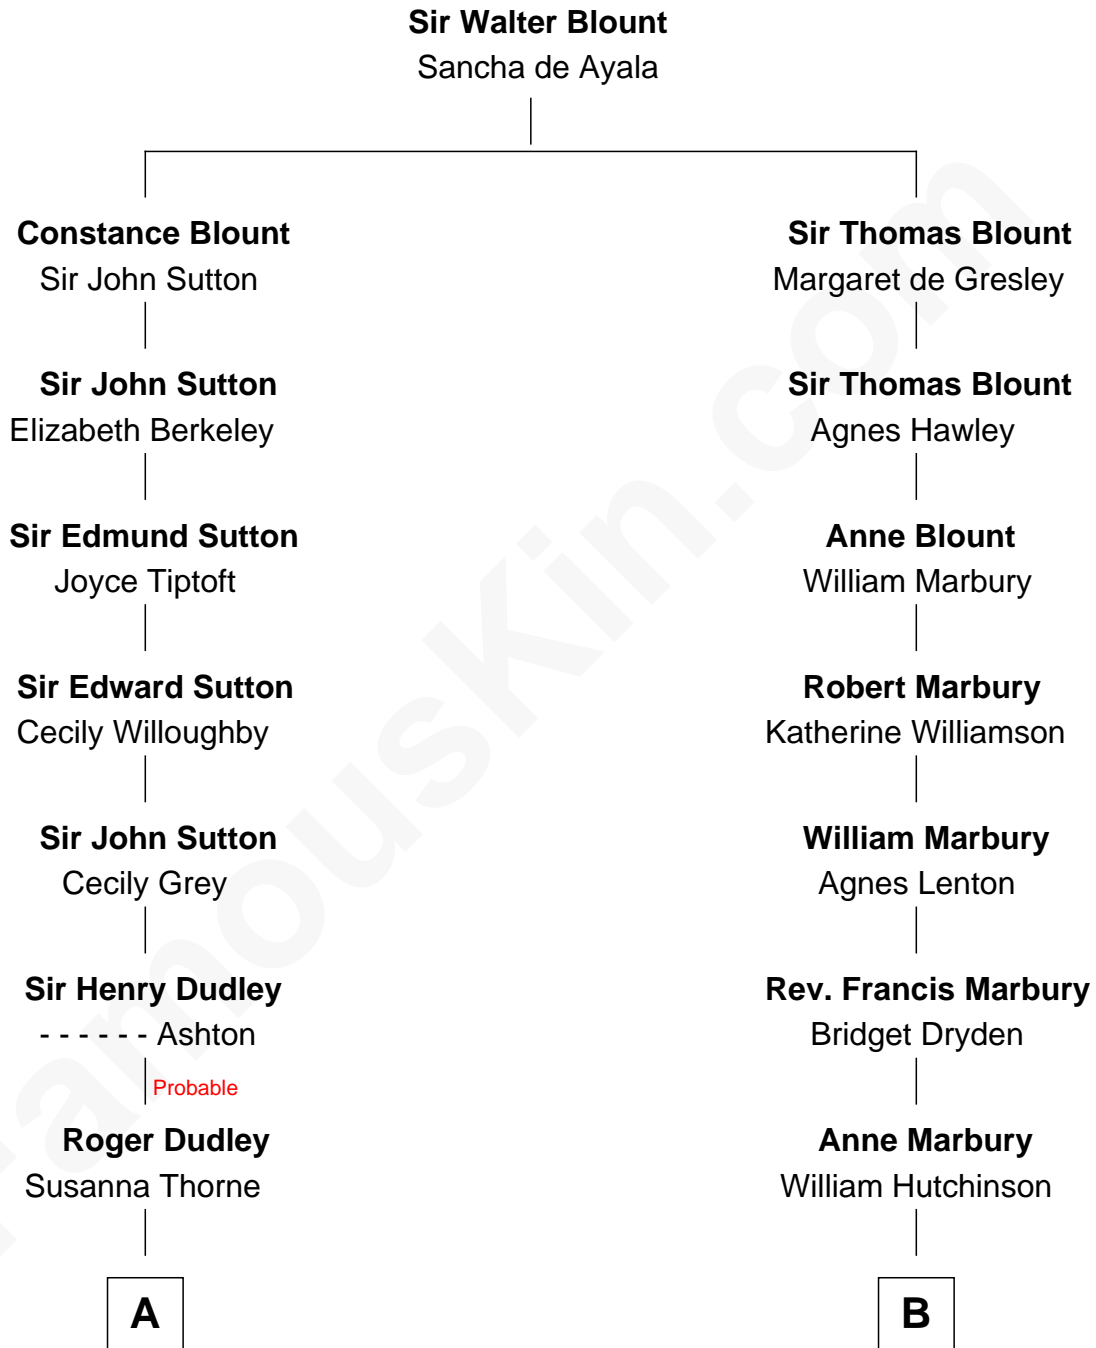

FamousKin.com

Relationship Chart of Bathsheba (Ruggles) Spooner

First woman executed for murder in U.S. by non-British government

12th cousin 7 times removed of

George W. Bush
43rd U.S. President

C

Prescott Sheldon Bush
Dorothy Wear Walker

George Herbert Walker Bush
Barbara Pierce

George W. Bush
43rd U.S. President

FamousKin.com