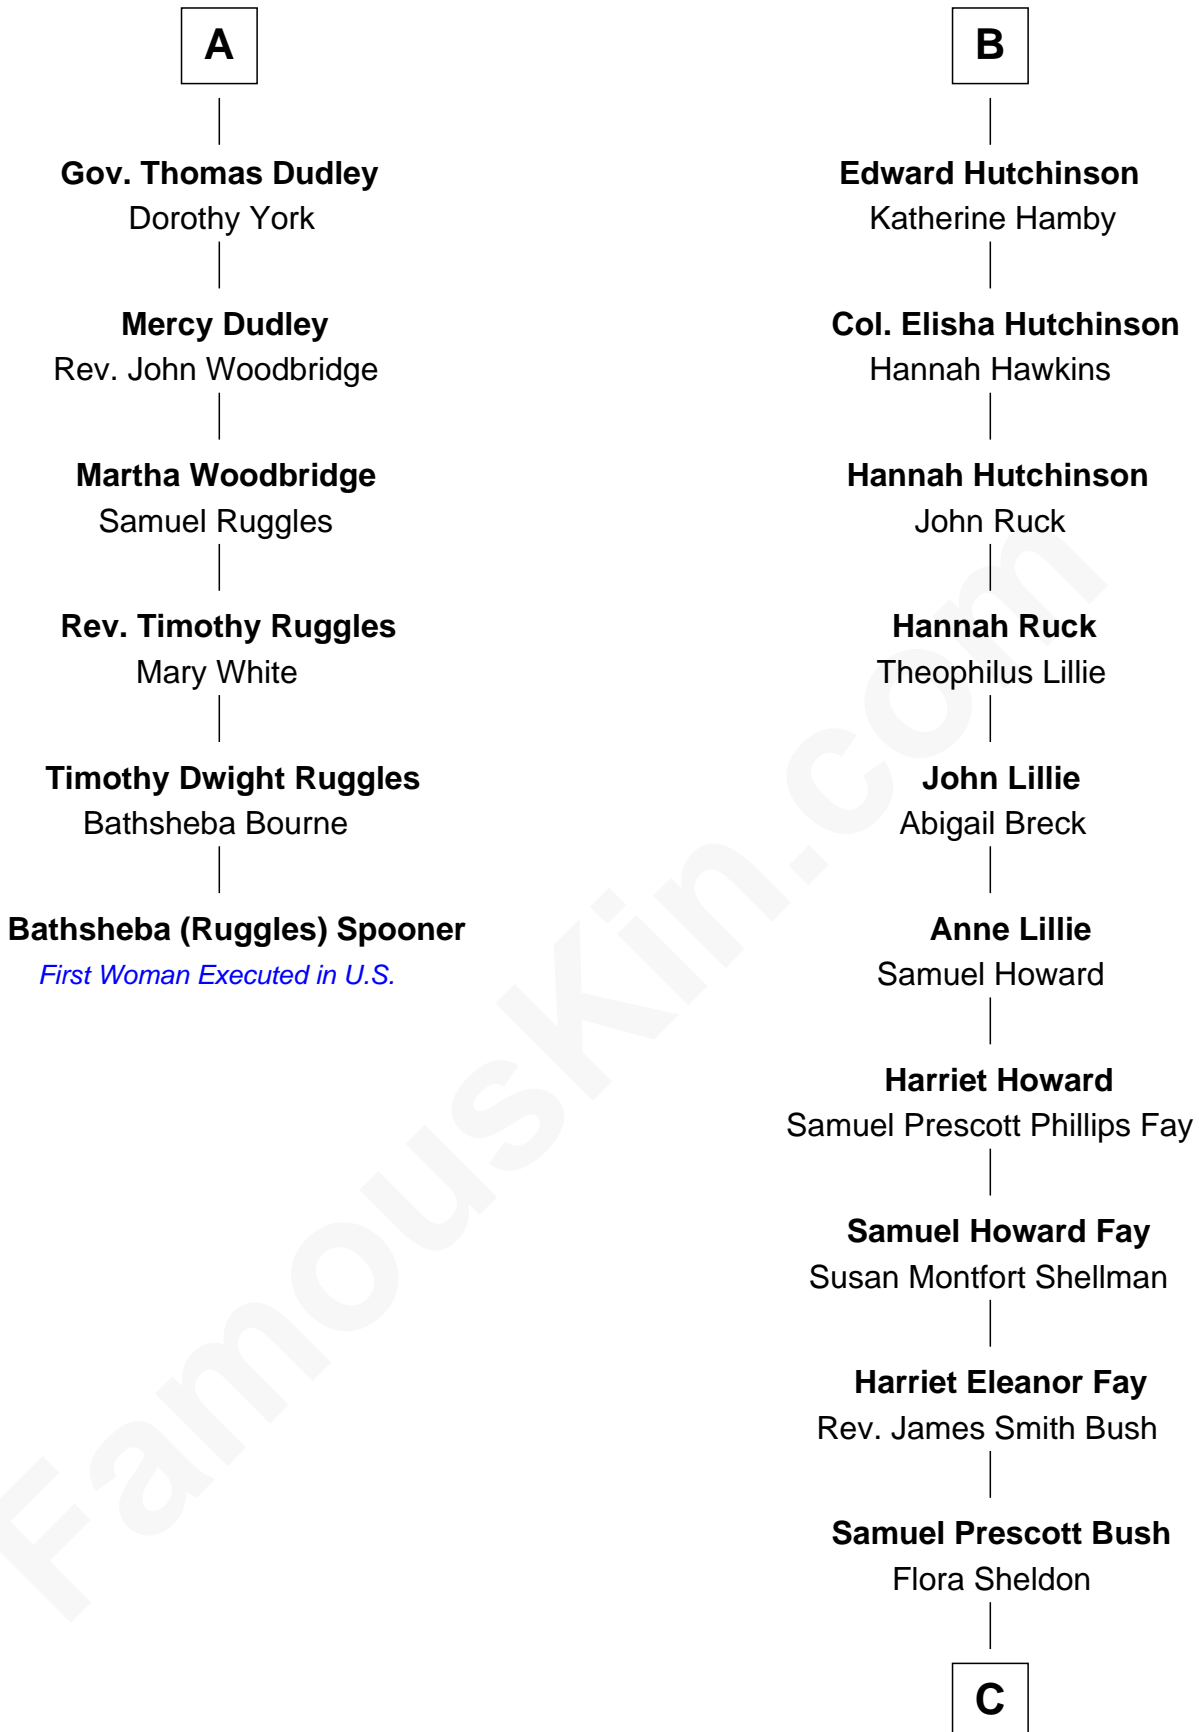

FamousKin.com

Relationship Chart of Bathsheba (Ruggles) Spooner

First woman executed for murder in U.S. by non-British government

12th cousin 7 times removed of

George W. Bush
43rd U.S. President

C

Prescott Sheldon Bush
Dorothy Wear Walker

George Herbert Walker Bush
Barbara Pierce

George W. Bush
43rd U.S. President

FamousKin.com