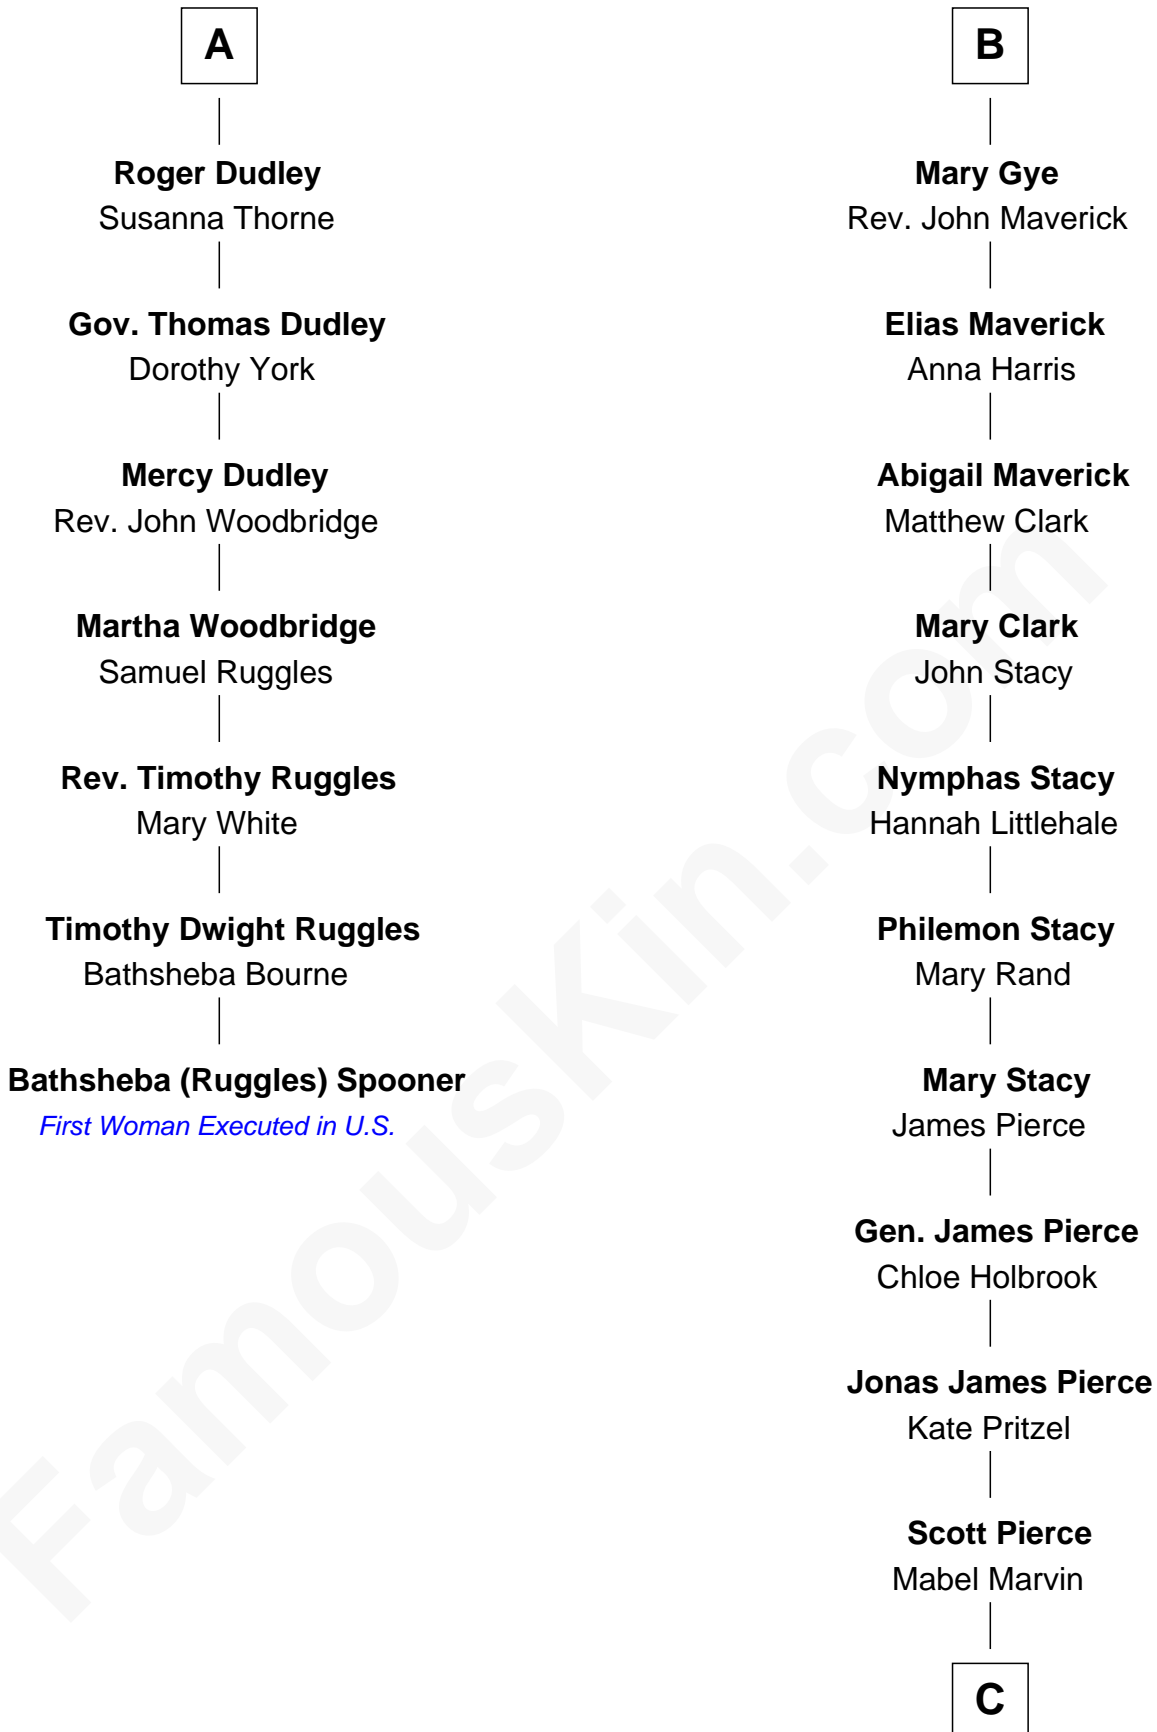

FamousKin.com

Relationship Chart of

Bathsheba (Ruggles) Spooner

First woman executed for murder in U.S. by non-British government

13th cousin 6 times removed of

George W. Bush
43rd U.S. President

C

|

Marvin Pierce
Pauline Robinson

|

Barbara Pierce
George Herbert Walker Bush

|

George W. Bush
43rd U.S. President

FamousKin.com