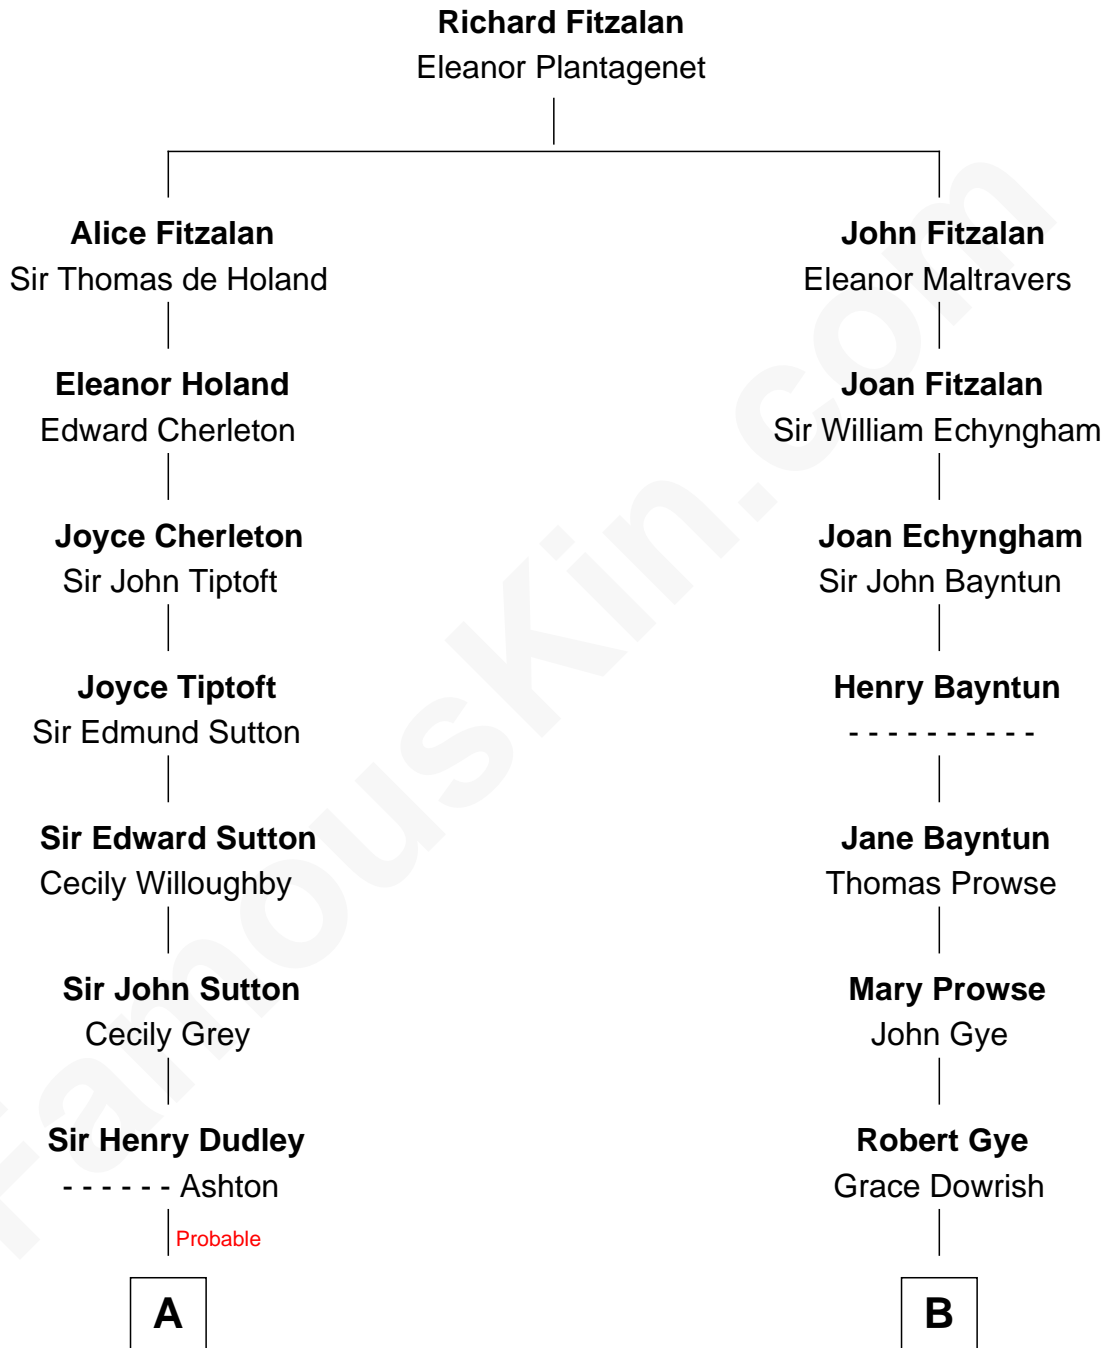

FamousKin.com

Relationship Chart of

Bathsheba (Ruggles) Spooner

First woman executed for murder in U.S. by non-British government

13th cousin 6 times removed of

George W. Bush
43rd U.S. President

C

|

Marvin Pierce
Pauline Robinson

|

Barbara Pierce
George Herbert Walker Bush

|

George W. Bush
43rd U.S. President

FamousKin.com