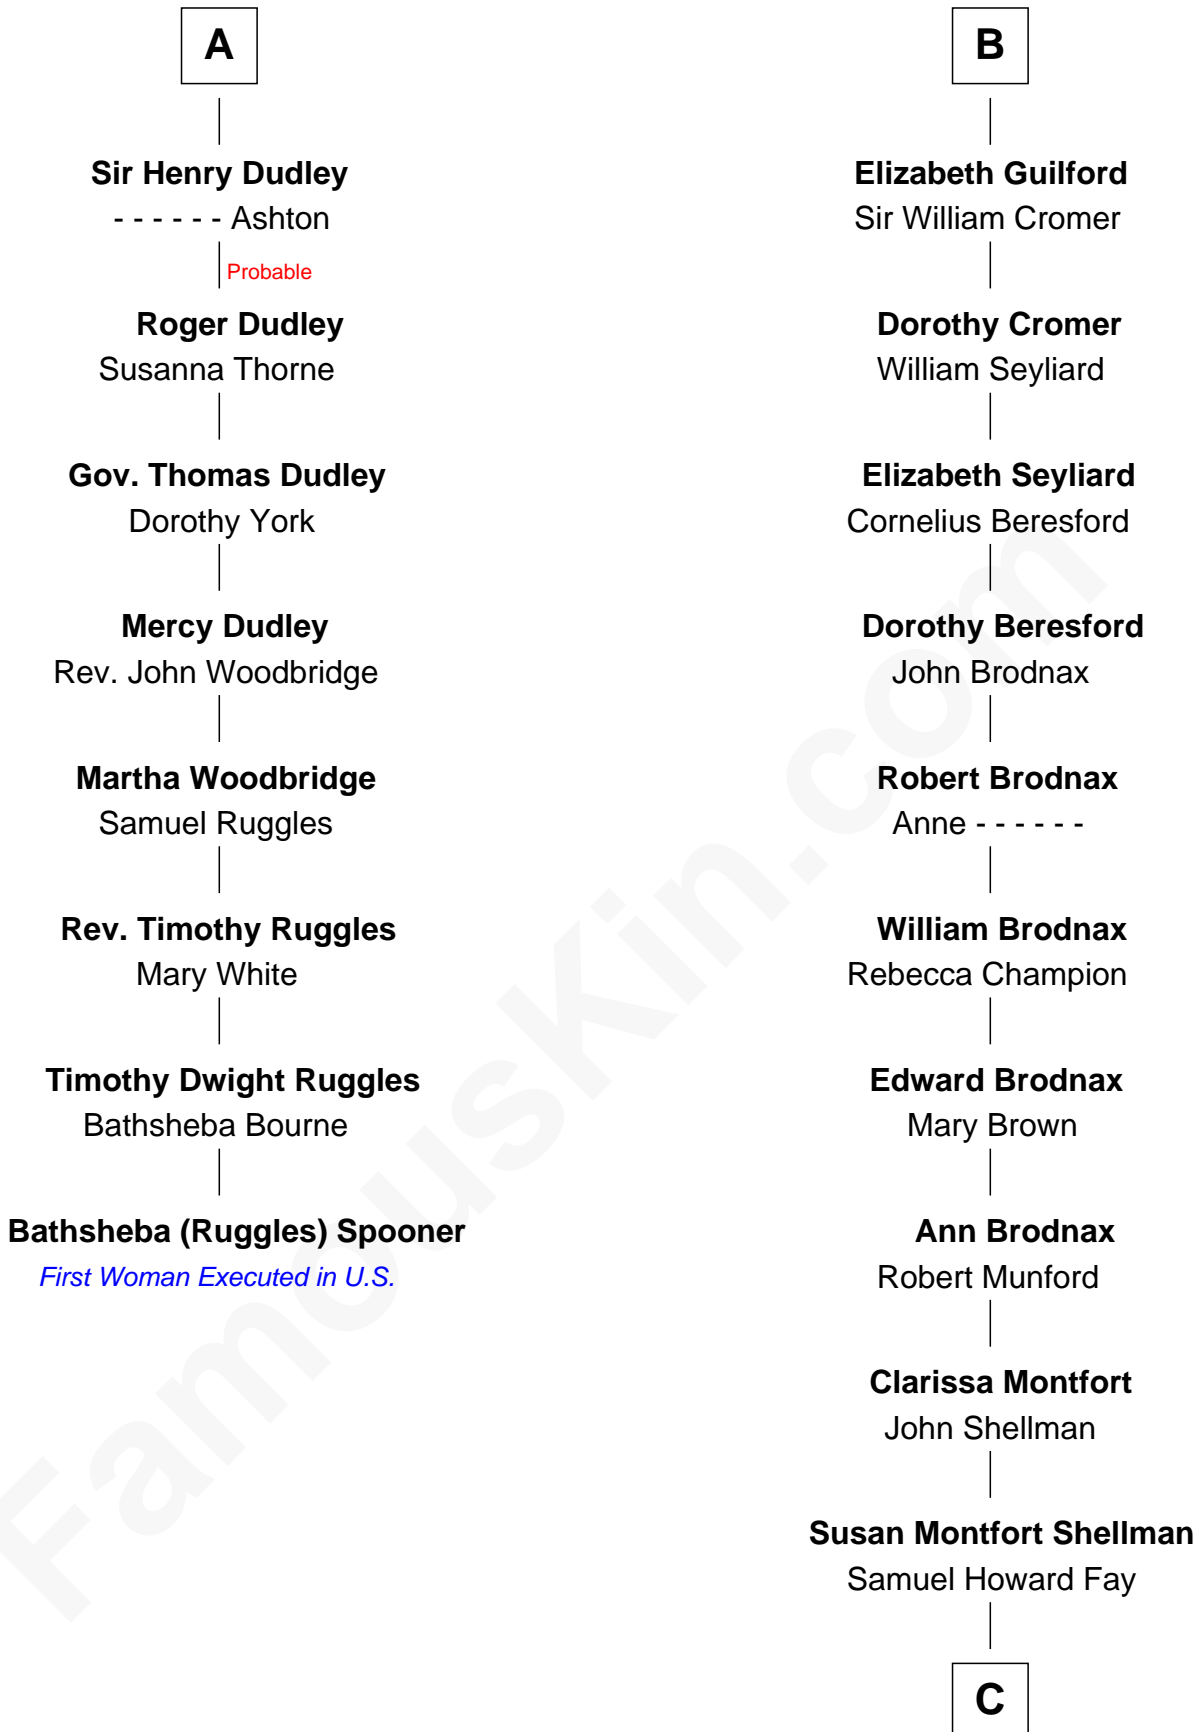

FamousKin.com

Relationship Chart of Bathsheba (Ruggles) Spooner

First woman executed for murder in U.S. by non-British government

14th cousin 7 times removed of

George W. Bush
43rd U.S. President

Sir Robert de Holland
Maude la Zouche

C

Harriet Eleanor Fay
Rev. James Smith Bush

Samuel Prescott Bush
Flora Sheldon

Prescott Sheldon Bush
Dorothy Wear Walker

George Herbert Walker Bush
Barbara Pierce

George W. Bush
43rd U.S. President

FamousKin.com