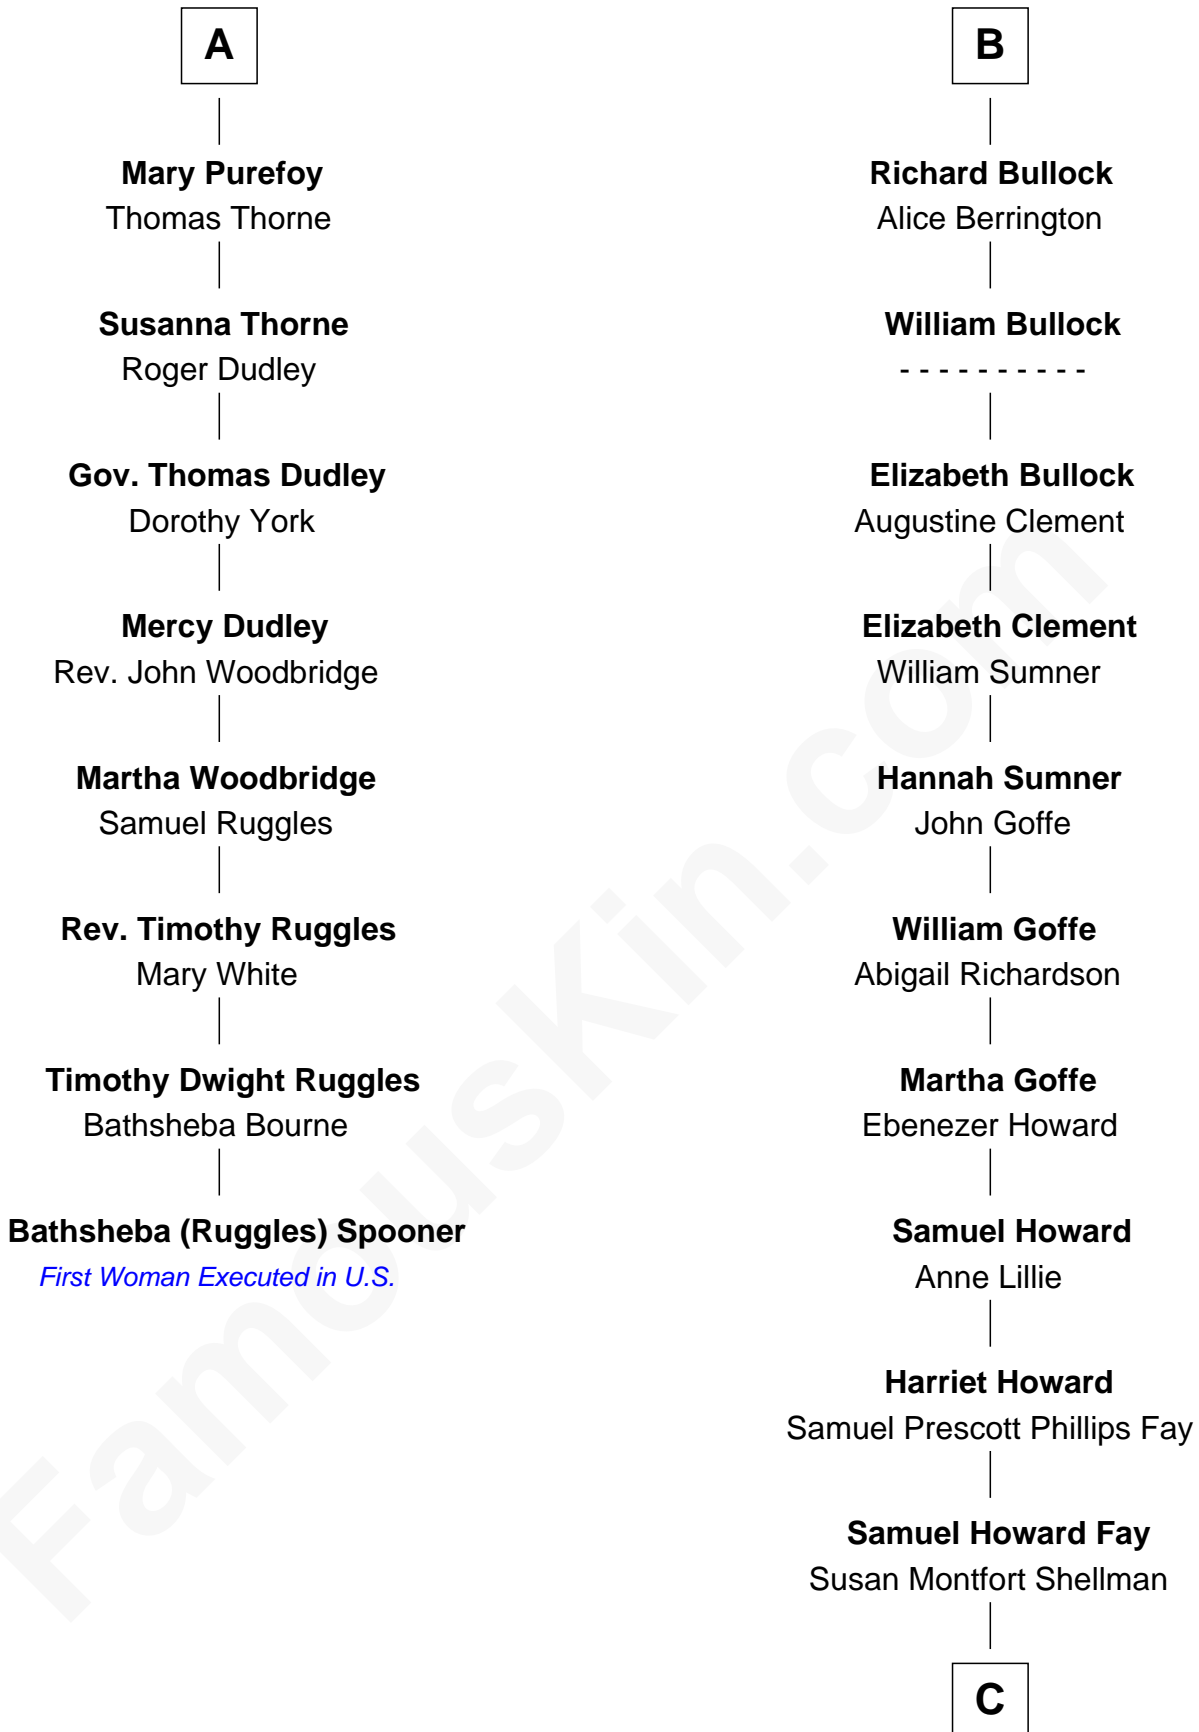

## Relationship Chart of Bathsheba (Ruggles) Spooner

*First woman executed for murder in U.S. by non-British government*

14th cousin 7 times removed of

**George W. Bush**  
43rd U.S. President

**Sir John Howard**  
Alice de Bois

**Edward Purefoy**  
Anne Fettiplace

**A**

**Sir Robert Howard**  
Margaret de Scales

**Sir John Howard**  
Margaret de Plaiz

**Sir John Howard**  
Joan Walton

**Elizabeth Howard**  
Sir John de Vere

**Joan de Vere**  
Sir William Norreys

**Margaret Norreys**  
Gilbert Bullock

**Thomas Bullock**  
Alice Kingsmill

**B**

**C**

**Harriet Eleanor Fay**  
Rev. James Smith Bush

**Samuel Prescott Bush**  
Flora Sheldon

**Prescott Sheldon Bush**  
Dorothy Wear Walker

**George Herbert Walker Bush**  
Barbara Pierce

**George W. Bush**  
*43rd U.S. President*

FamousKin.com