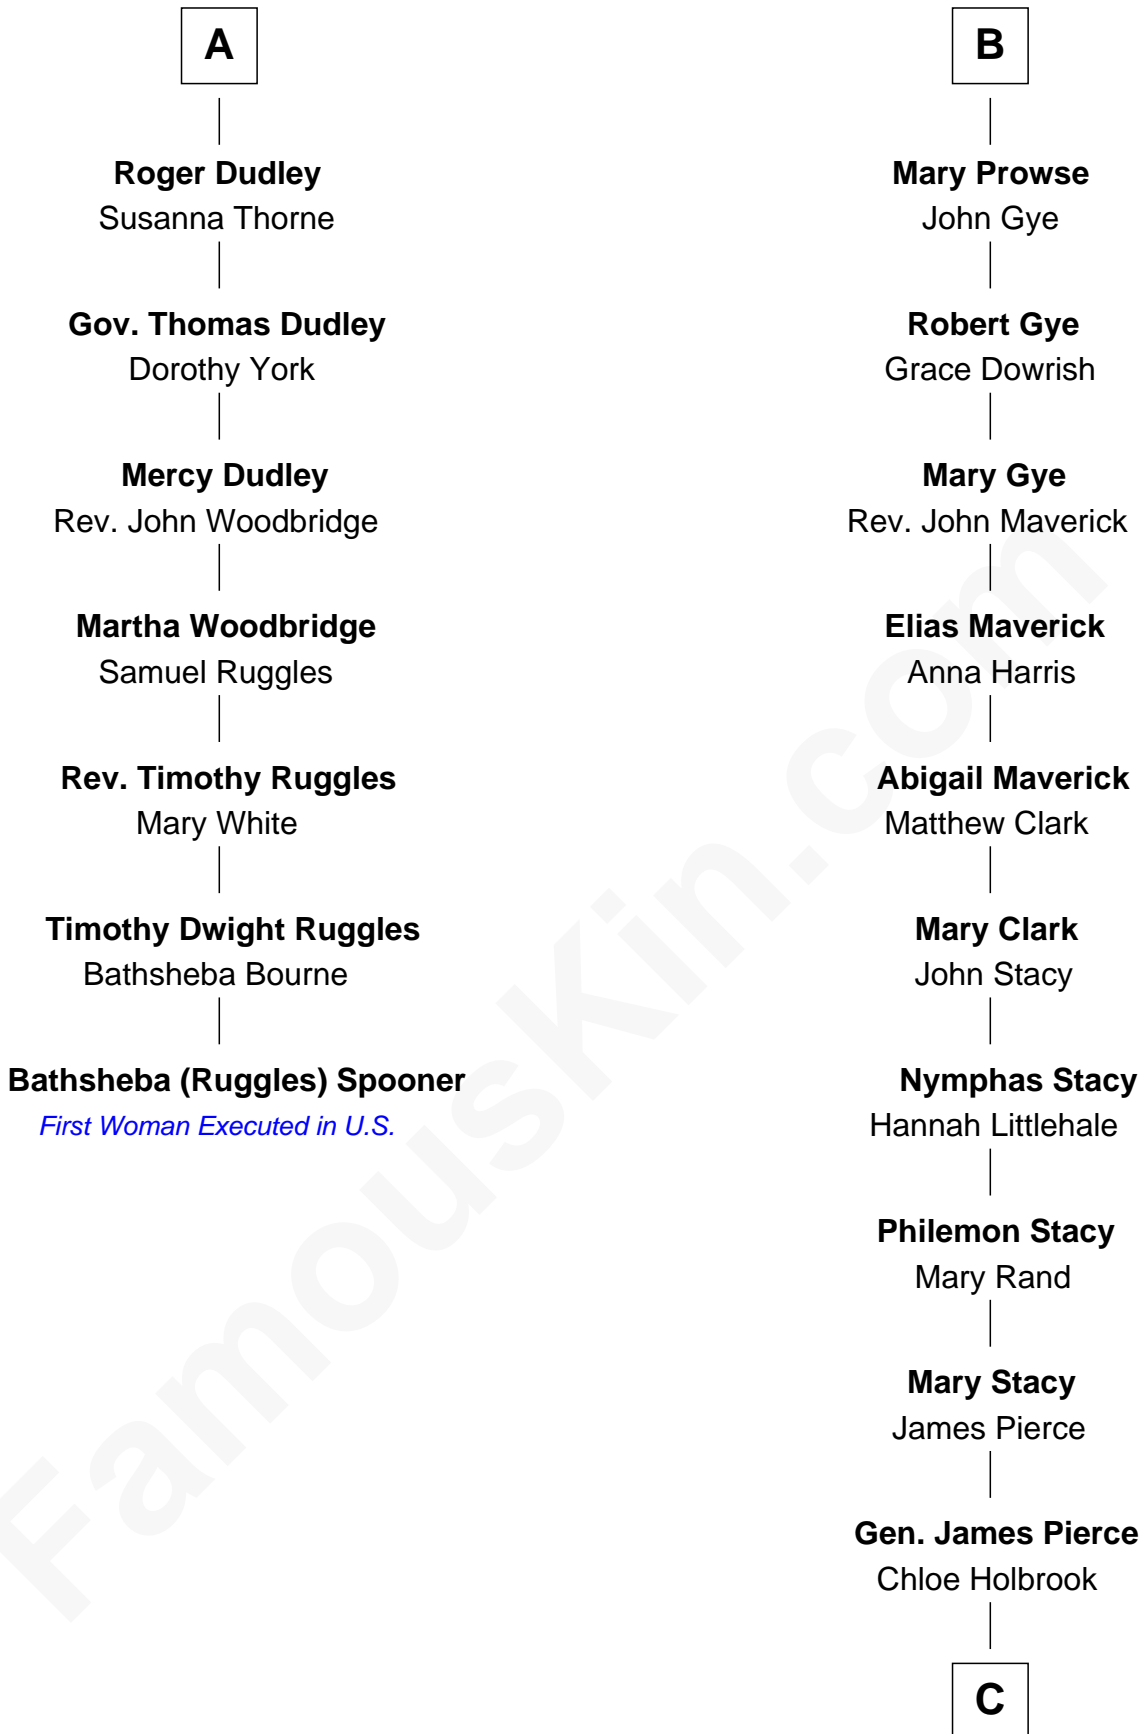

### Bathsheba (Ruggles) Spooner

*First woman executed for murder in U.S. by non-British government*

13th cousin 8 times removed of

**George W. Bush**  
43rd U.S. President

**Sir Maurice de Berkeley**  
Eve la Zouche

**Sir John Sutton**  
Cecily Grey

**Sir Henry Dudley**  
----- Ashton

Probable

**A**

**Milicent de Berkeley**  
John Maltravers

**Sir John Maltravers**  
Gwenthin -----

**Eleanor Maltravers**  
John Fitzalan

**Joan Fitzalan**  
Sir William Echyngham

**Joan Echyngham**  
Sir John Bayntun

**Henry Bayntun**  
-----

**Jane Bayntun**  
Thomas Prowse

**B**

**C**

Jonas James Pierce

Kate Pritzel

Scott Pierce

Mabel Marvin

Marvin Pierce

Pauline Robinson

Barbara Pierce

George Herbert Walker Bush

George W. Bush

*43rd U.S. President*