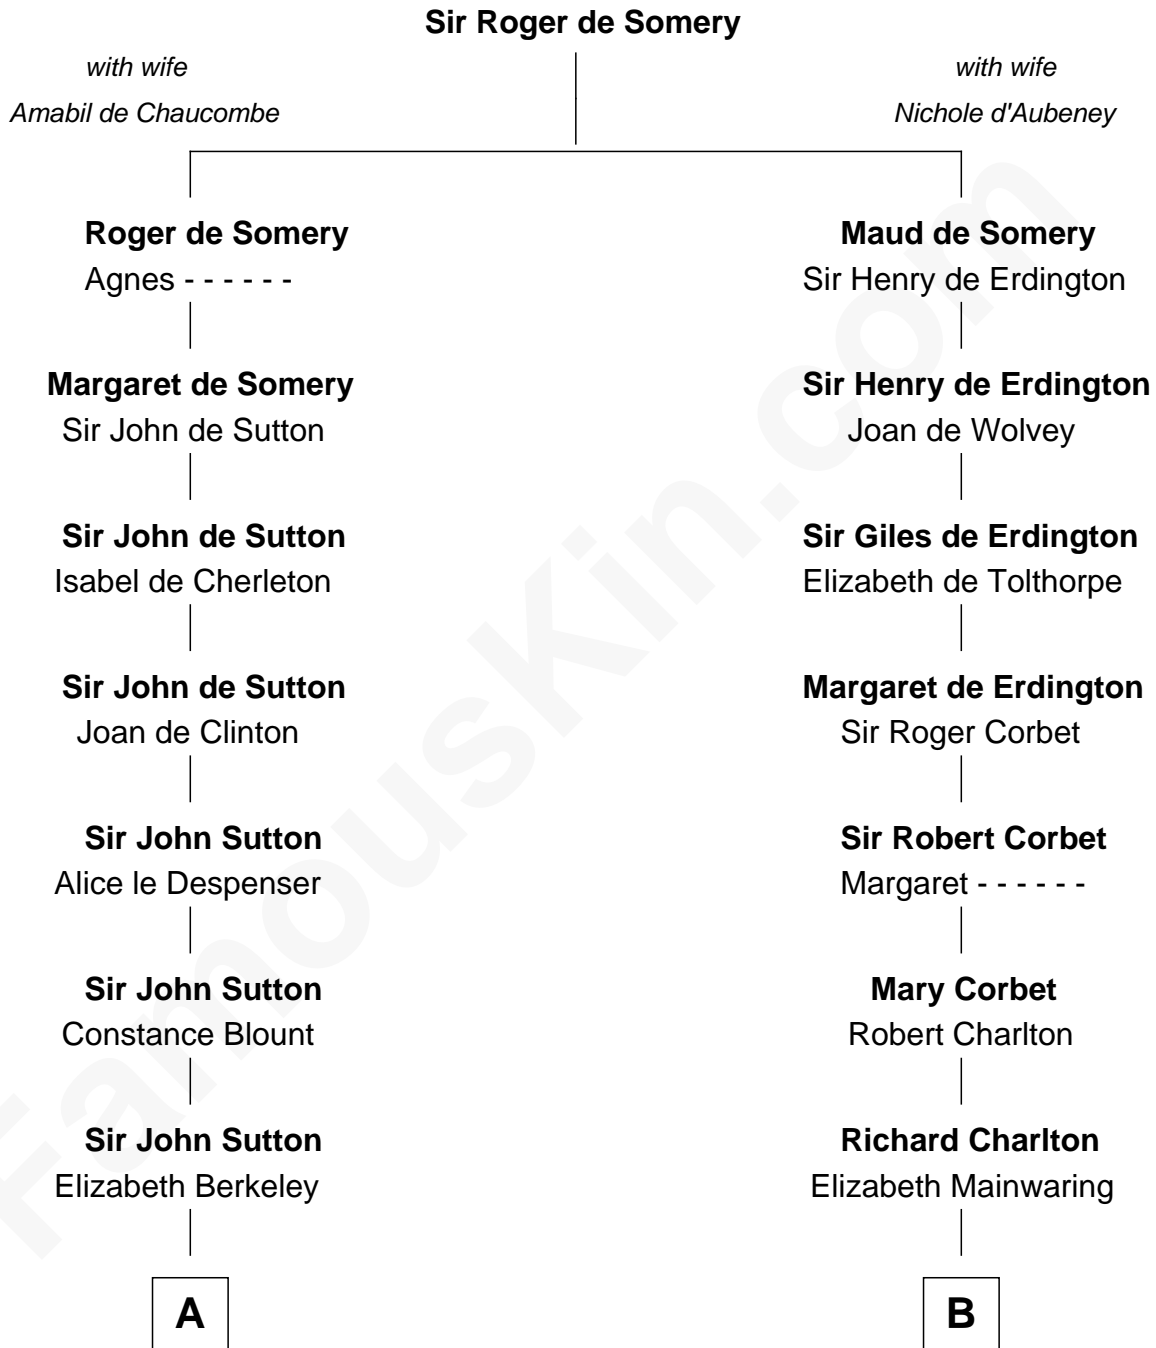

FamousKin.com

Relationship Chart of

Bathsheba (Ruggles) Spooner

First woman executed for murder in U.S. by non-British government

17th cousin 4 times removed of

Bette Davis
Movie Actress

C

Benjamin W. Bailey

Latta Hopkins

Harriet Jane Bailey

Charles Otis Thompson

Harriet Eugenia Thompson

William Aaron Favor

Ruth Augusta Favor

Harlow Morrell Davis

Bette Davis