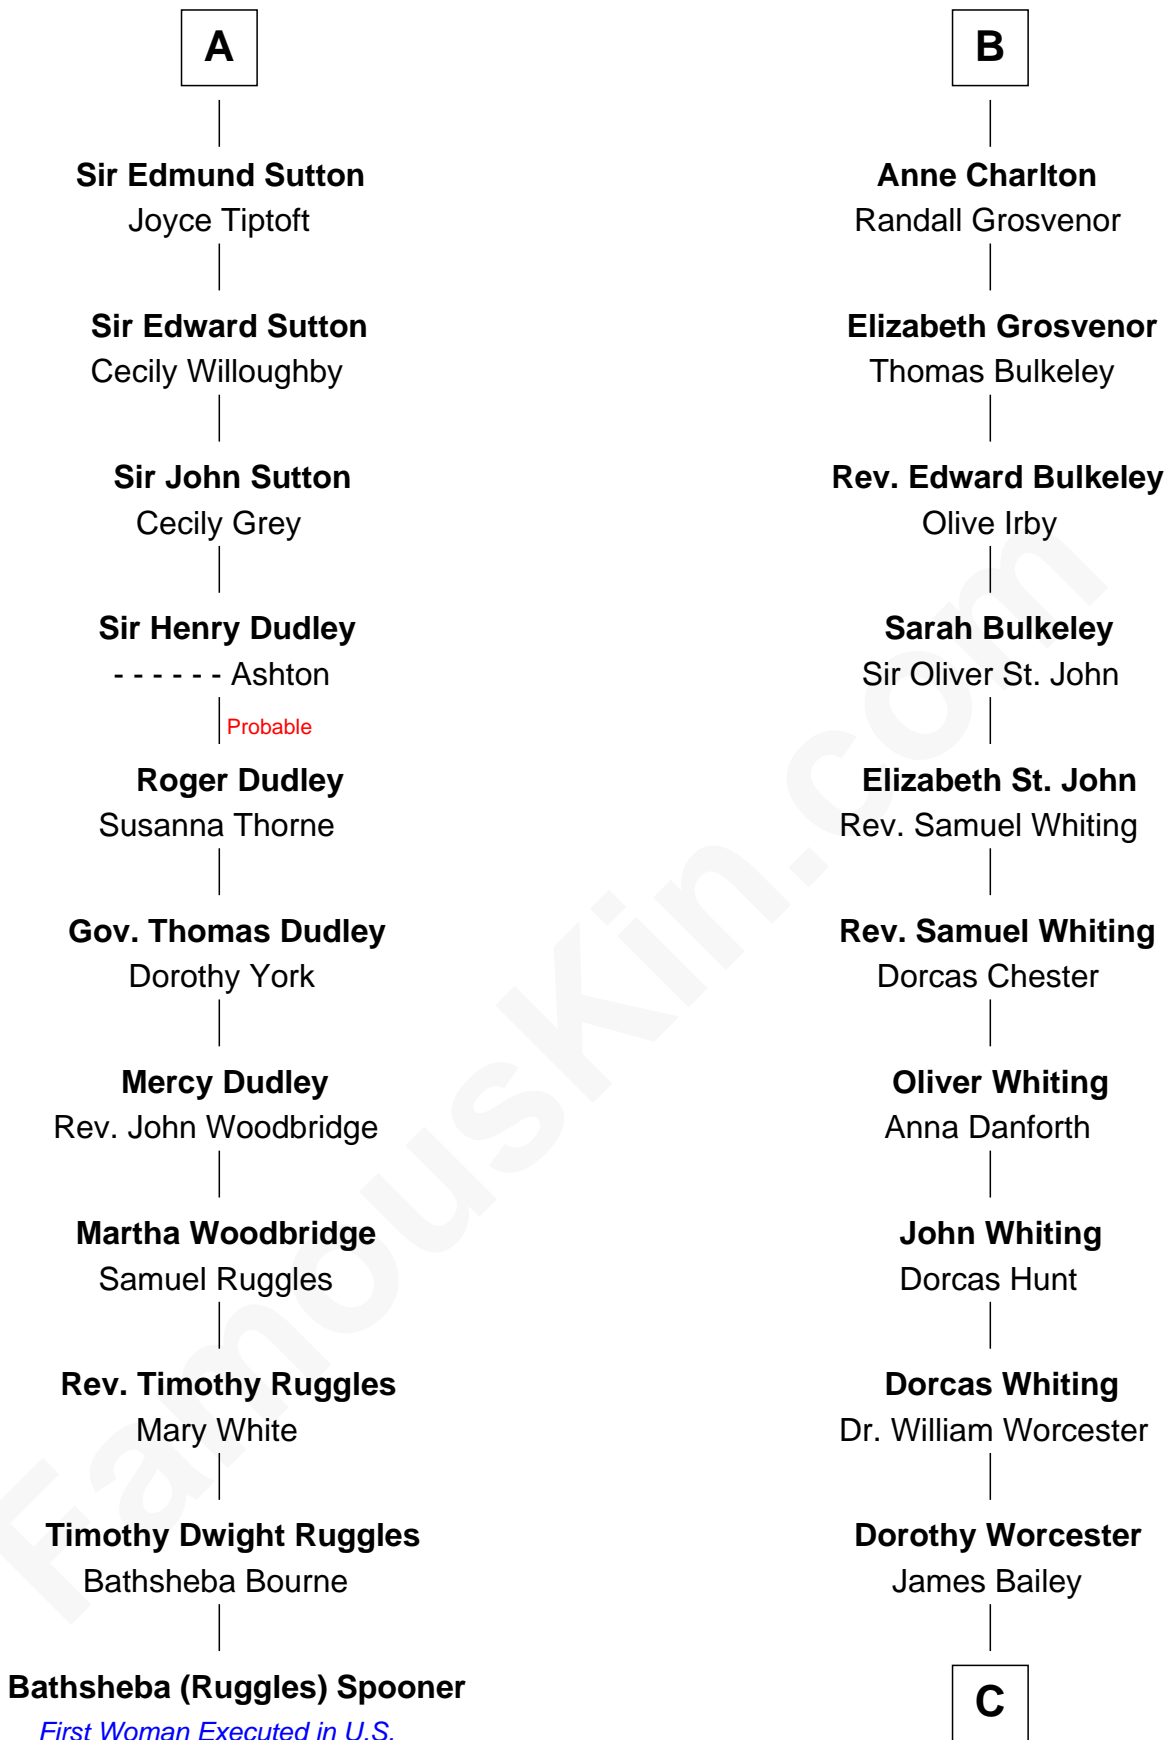

FamousKin.com

Relationship Chart of

Bathsheba (Ruggles) Spooner

First woman executed for murder in U.S. by non-British government

17th cousin 4 times removed of

Bette Davis
Movie Actress

C

Benjamin W. Bailey

Latta Hopkins

Harriet Jane Bailey

Charles Otis Thompson

Harriet Eugenia Thompson

William Aaron Favor

Ruth Augusta Favor

Harlow Morrell Davis

Bette Davis