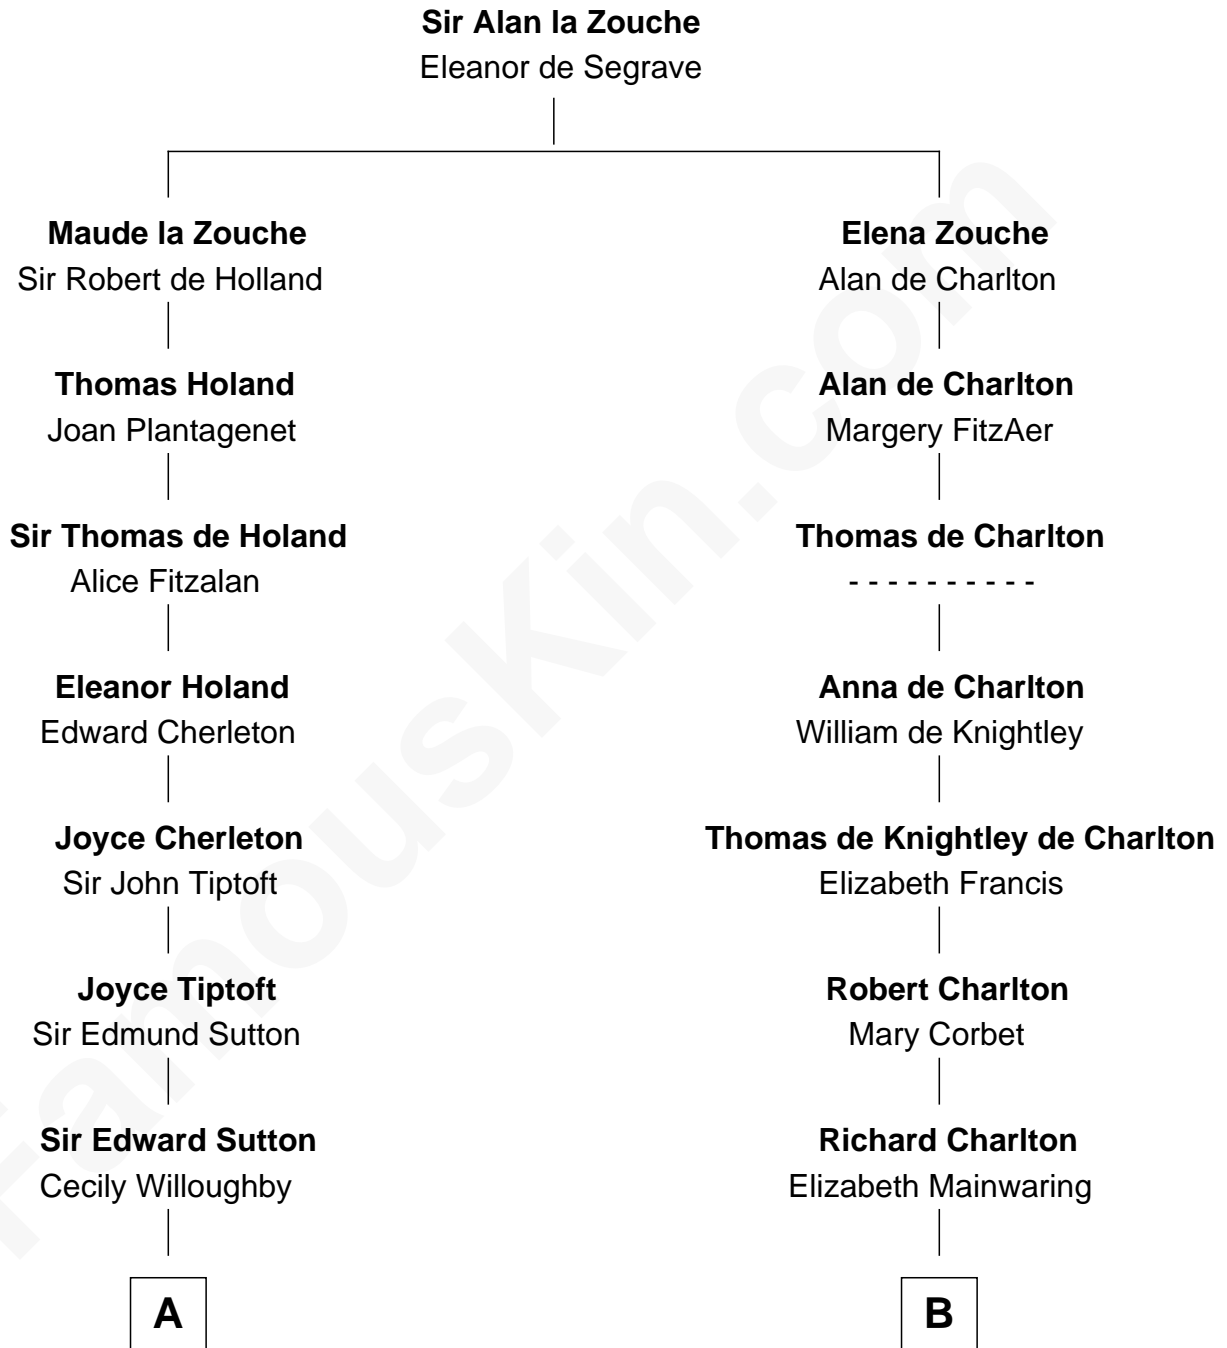

## Relationship Chart of

### Bathsheba (Ruggles) Spooner

*First woman executed for murder in U.S. by non-British government*

15th cousin 6 times removed of

**Bette Davis**  
*Movie Actress*

**C**

**Benjamin W. Bailey**

Latta Hopkins