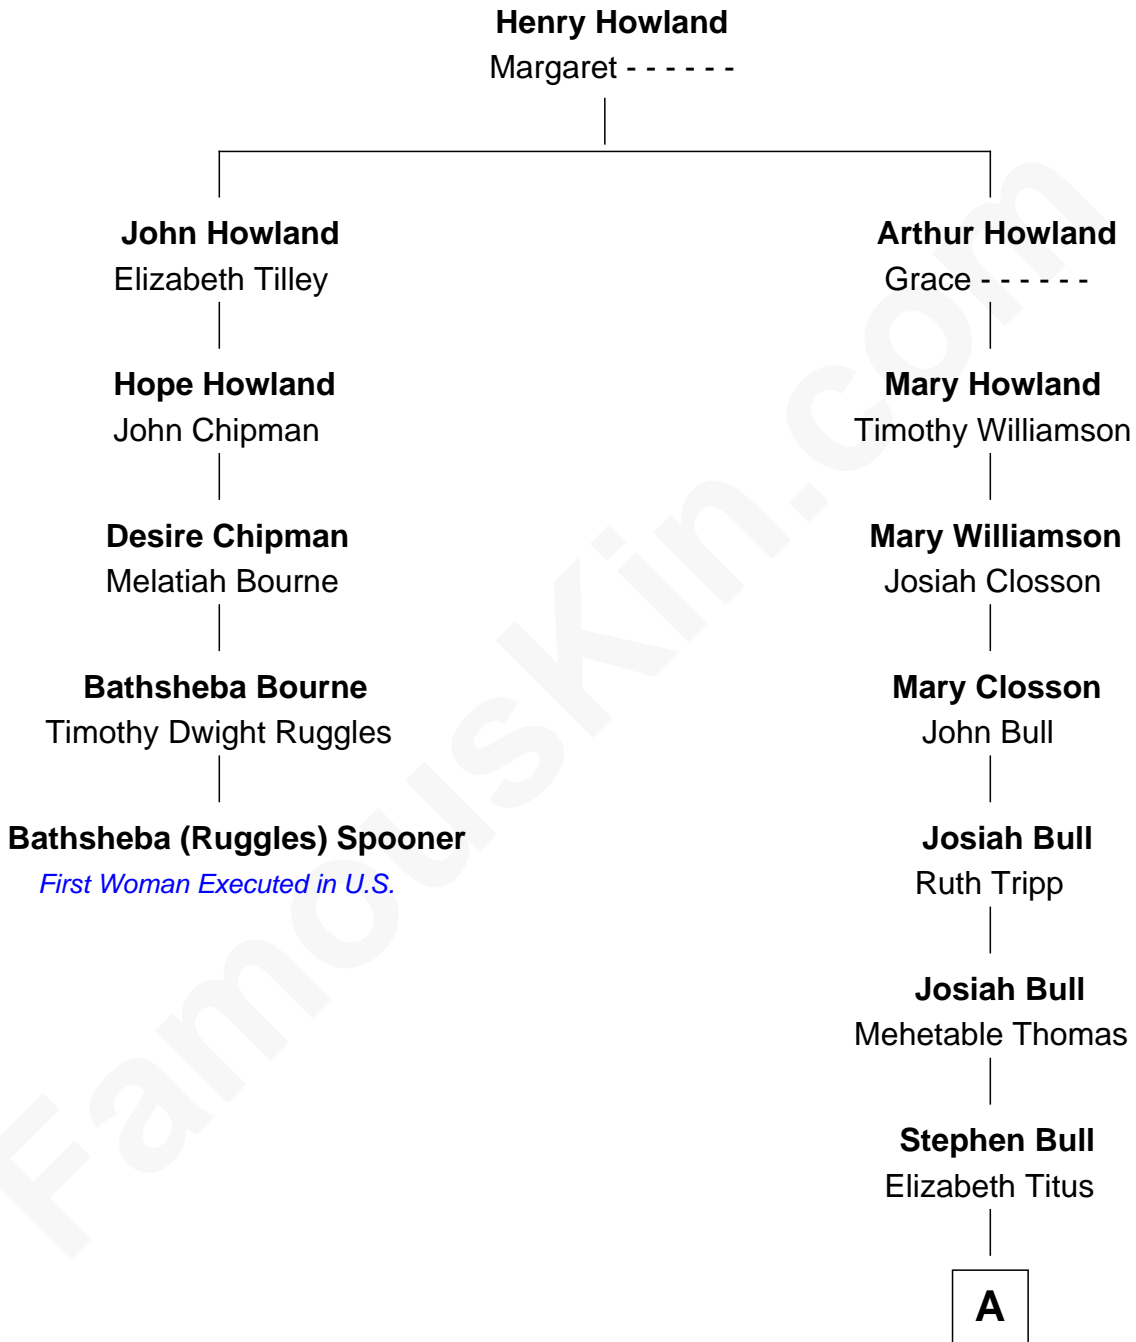

FamousKin.com

Relationship Chart of

Bathsheba (Ruggles) Spooner

First woman executed for murder in U.S. by non-British government

4th cousin 8 times removed of

David Carradine

TV and Movie Actor

A

Mary Bull

Benjamin Richmond

Killian Van Rensselaer Richmond

Emily Culver

Horace Culver Richmond

Winifred Ryan

Genevieve Winifred Richmond

William Reed Carradine