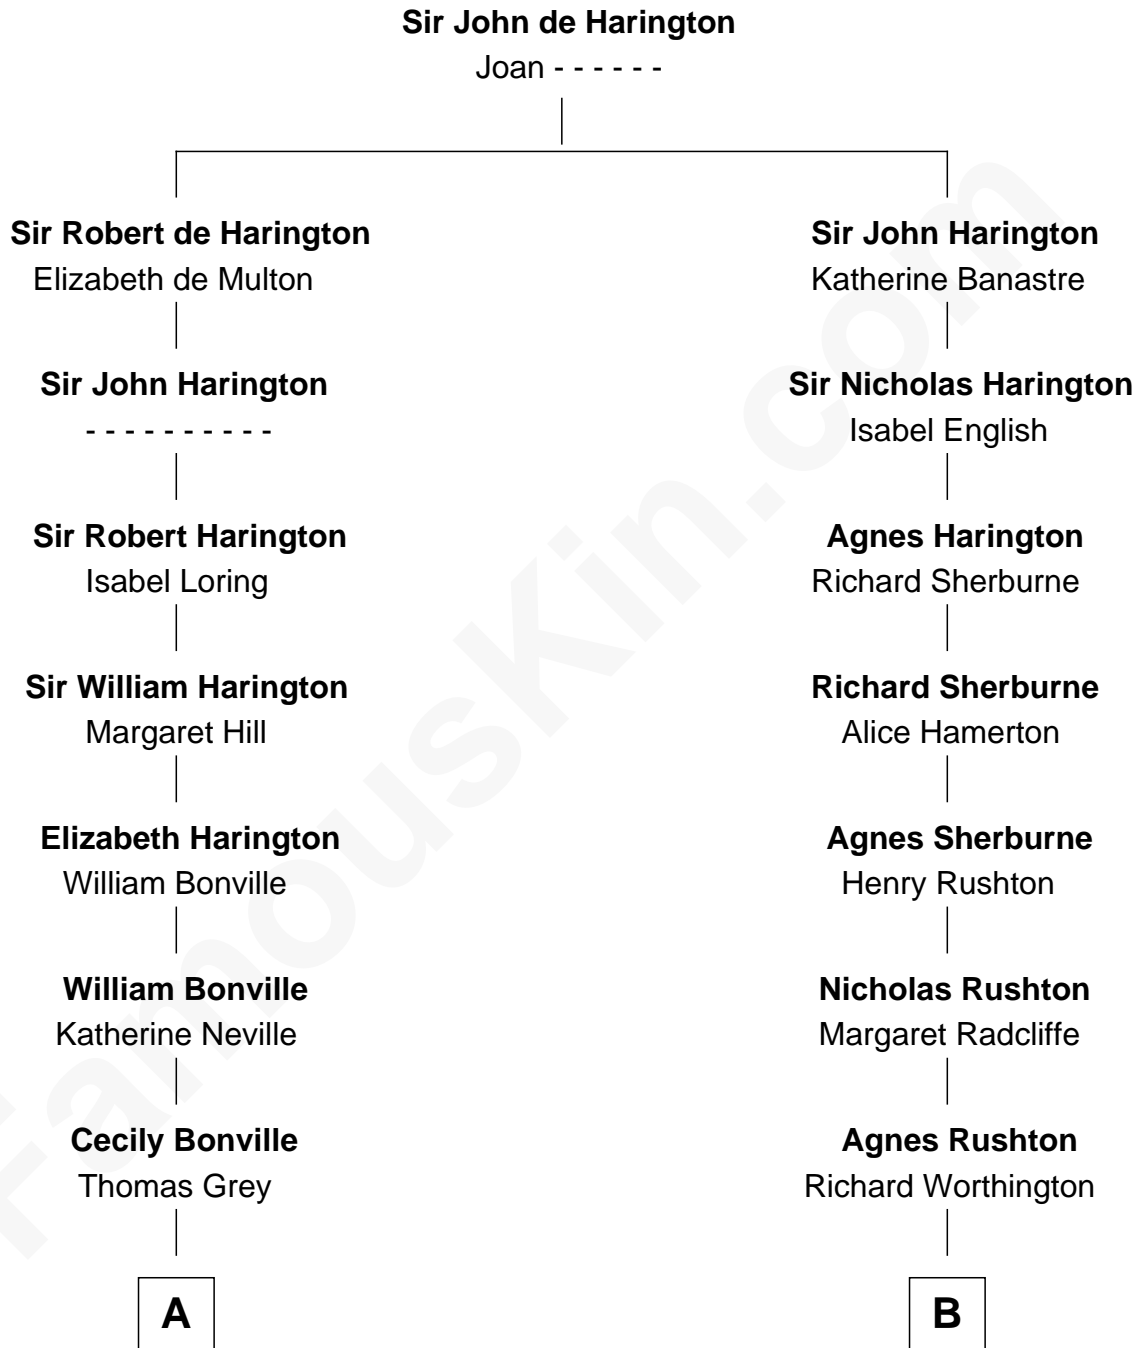

# FamousKin.com

## Relationship Chart of Bathsheba (Ruggles) Spooner

*First woman executed for murder in U.S. by non-British government*

15th cousin 5 times removed of

**Jane Fonda**  
*Movie Actress*

C

**George DeVillers Seymour**