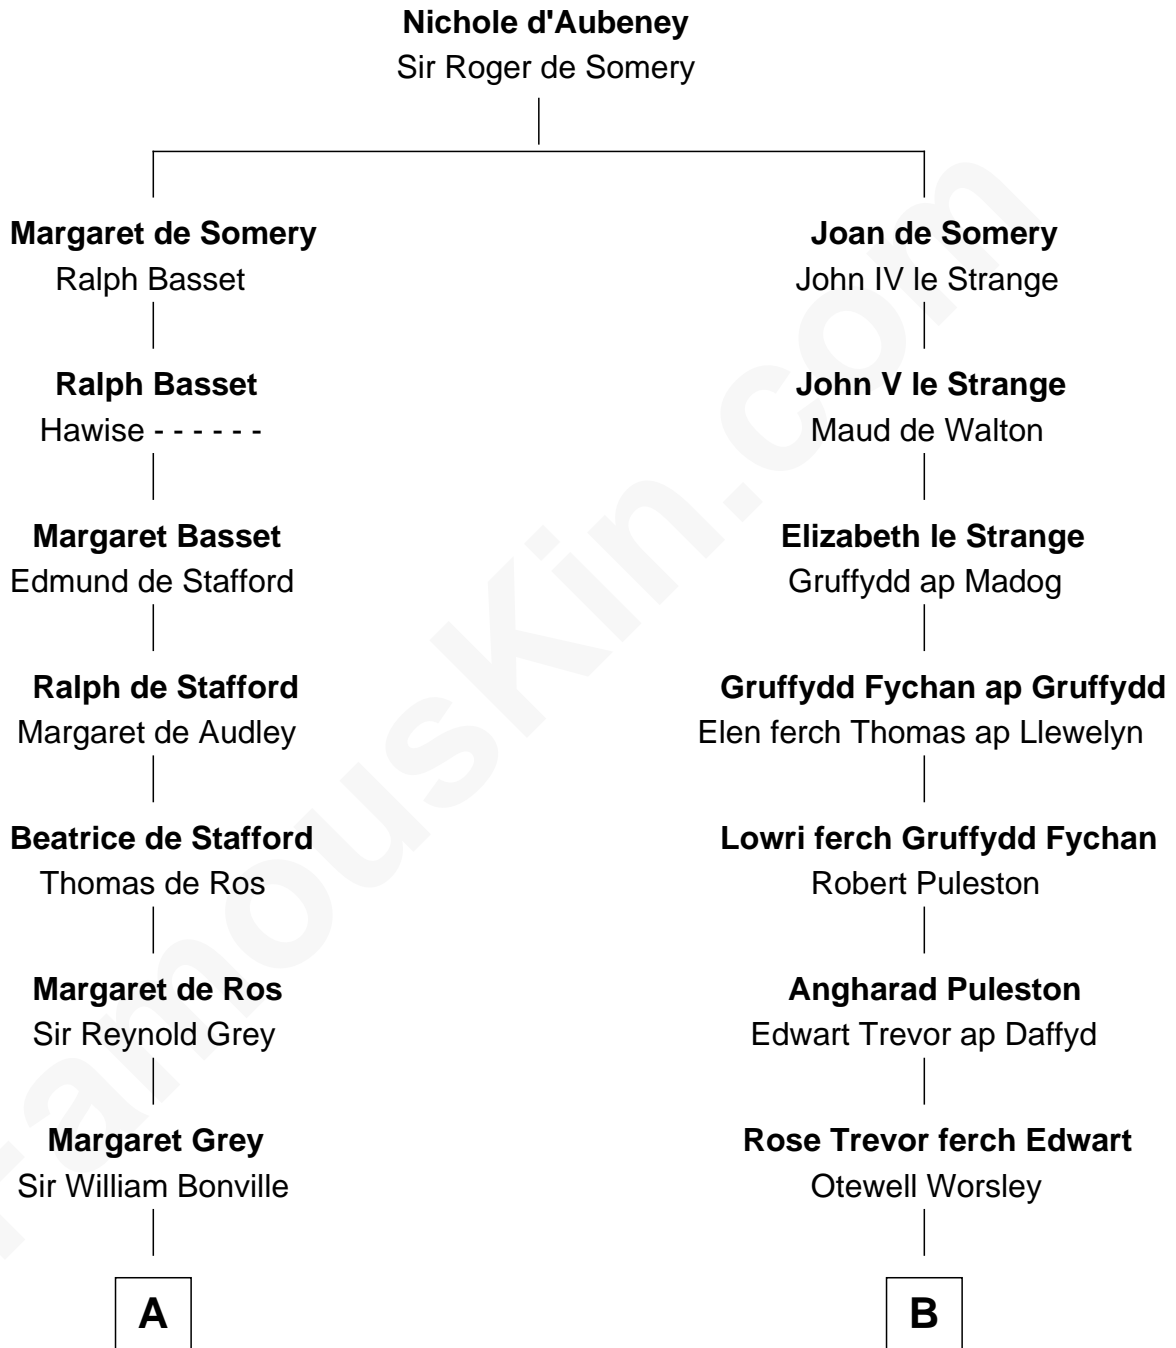

FamousKin.com

Relationship Chart of

Bathsheba (Ruggles) Spooner

First woman executed for murder in U.S. by non-British government

18th cousin of

Eliphalet Remington

Founder of Remington Arms Company

C

Timothy Dwight Ruggles

Bathsheba Bourne

Bathsheba (Ruggles) Spooner

First Woman Executed in U.S.

D

Elizabeth Kilbourn

Eliphalet Remington

Eliphalet Remington