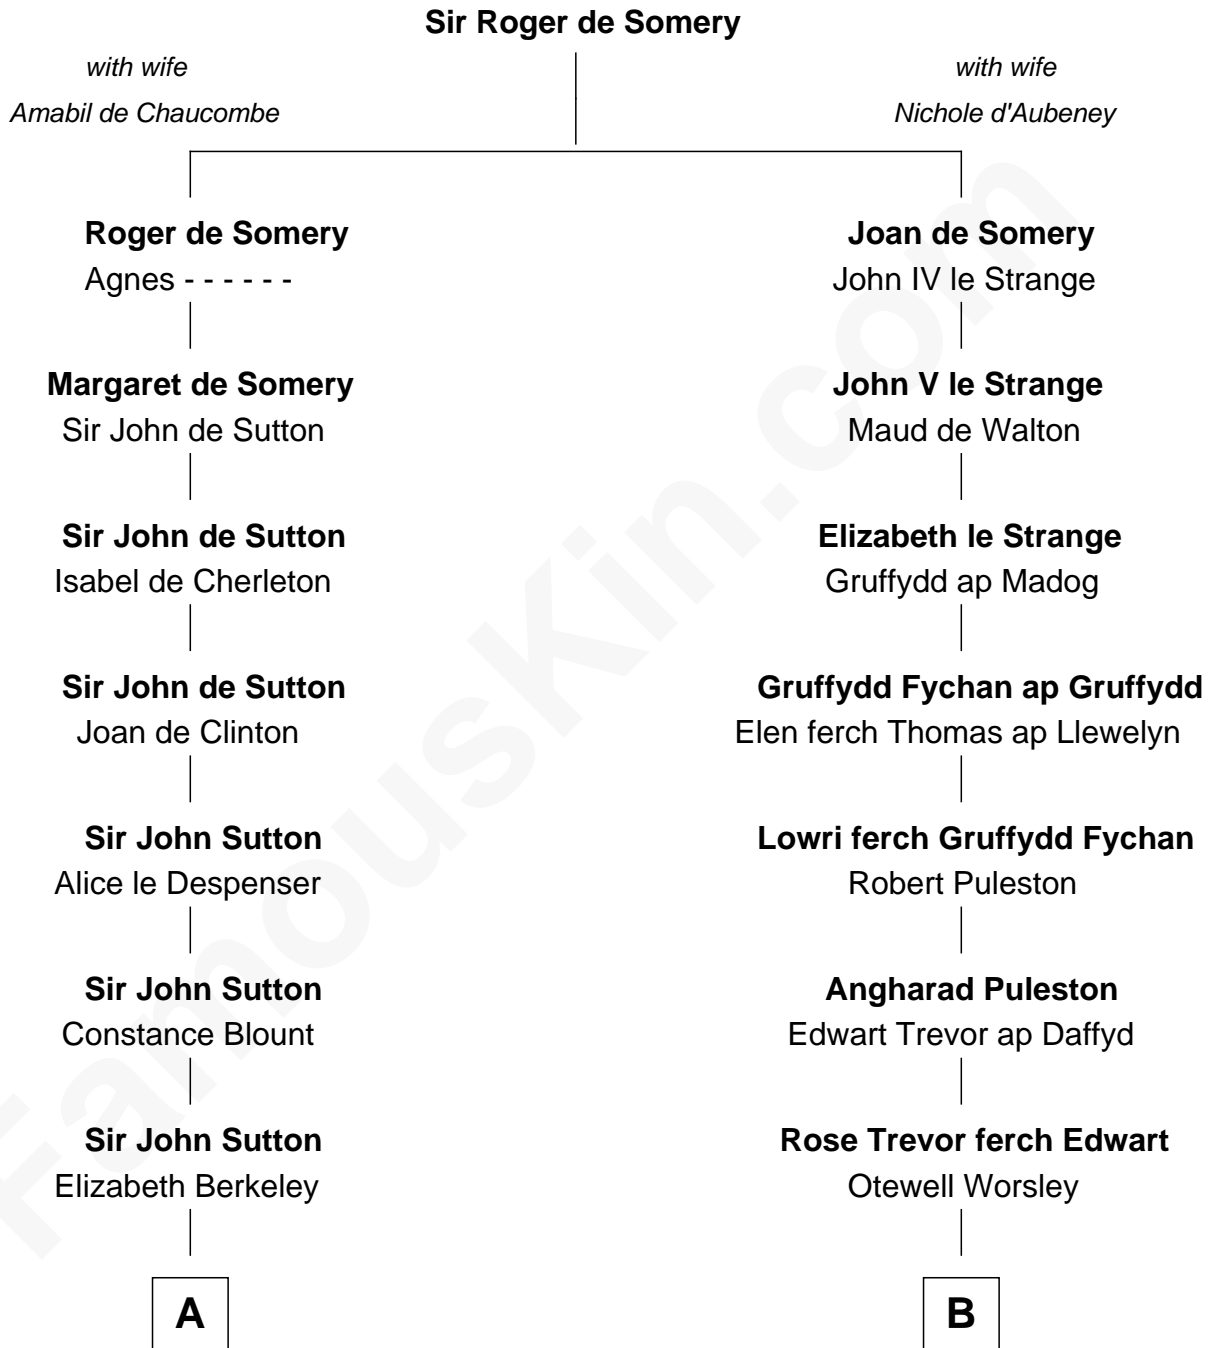

FamousKin.com
Relationship Chart of
Bathsheba (Ruggles) Spooner

First woman executed for murder in U.S. by non-British government

17th cousin 1 time removed of

Eliphalet Remington

Founder of Remington Arms Company

C

Elizabeth Kilbourn
Eliphalet Remington

Eliphalet Remington
Founder of Remington Arms Company

FamousKin.com