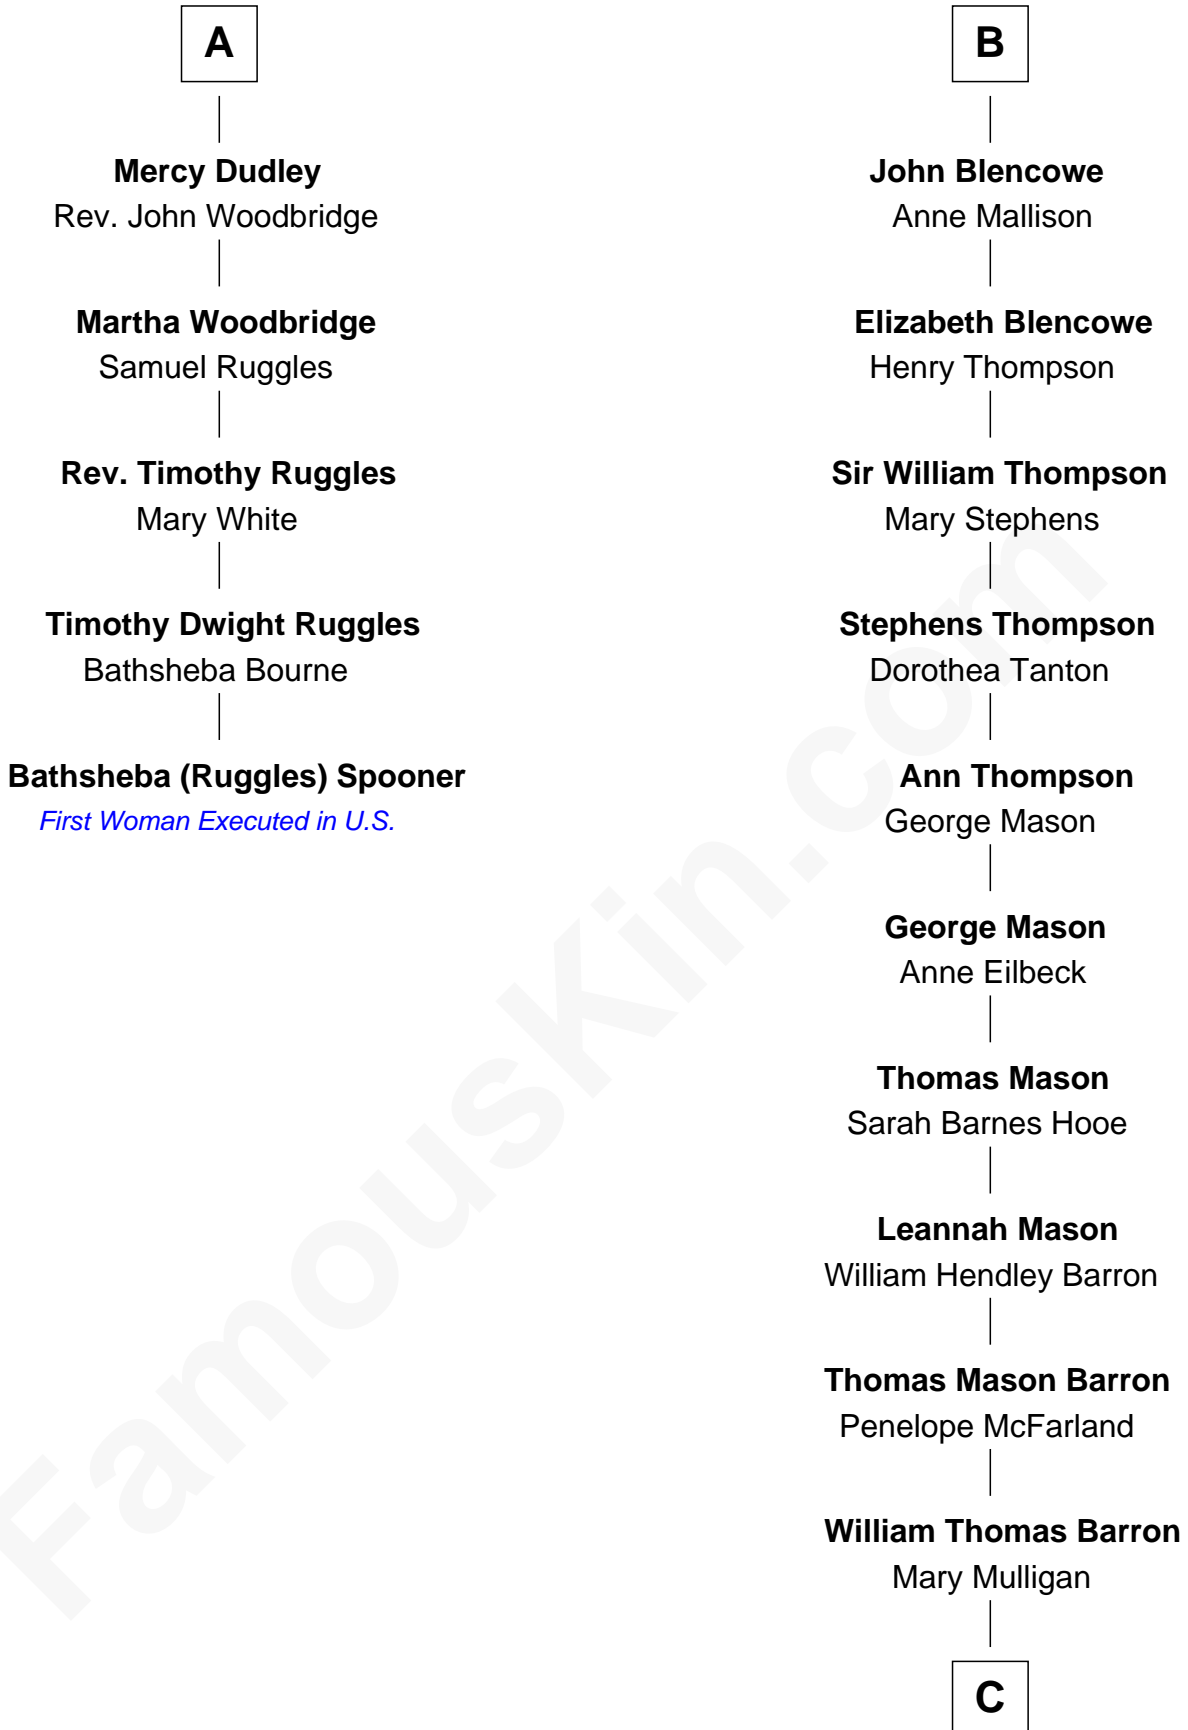

## Relationship Chart of Bathsheba (Ruggles) Spooner

*First woman executed for murder in U.S. by non-British government*

11th cousin 9 times removed of

**Paris Hilton**

*Socialite and TV Personality*

**C**

—  
**Mary Adelaide Barron**  
Conrad Nicholson Hilton

—  
**Barron Hilton**  
Marilyn June Hawley

—  
**Richard Howard Hilton**  
Kathleen Elizabeth Avanzino

—  
**Paris Hilton**

*Socialite and TV Personality*