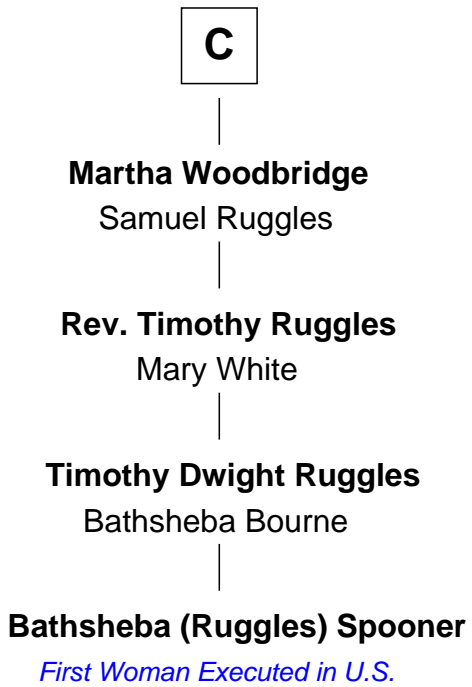

FamousKin.com

Relationship Chart of

Bathsheba (Ruggles) Spooner

First woman executed for murder in U.S. by non-British government

MAYFLOWER

17th cousin 3 times removed of

Richard More

(c1614 - c1696) Mayflower passenger 1620

Gervais, Count of Rethel

Elizabeth of Namur

FamousKin.com