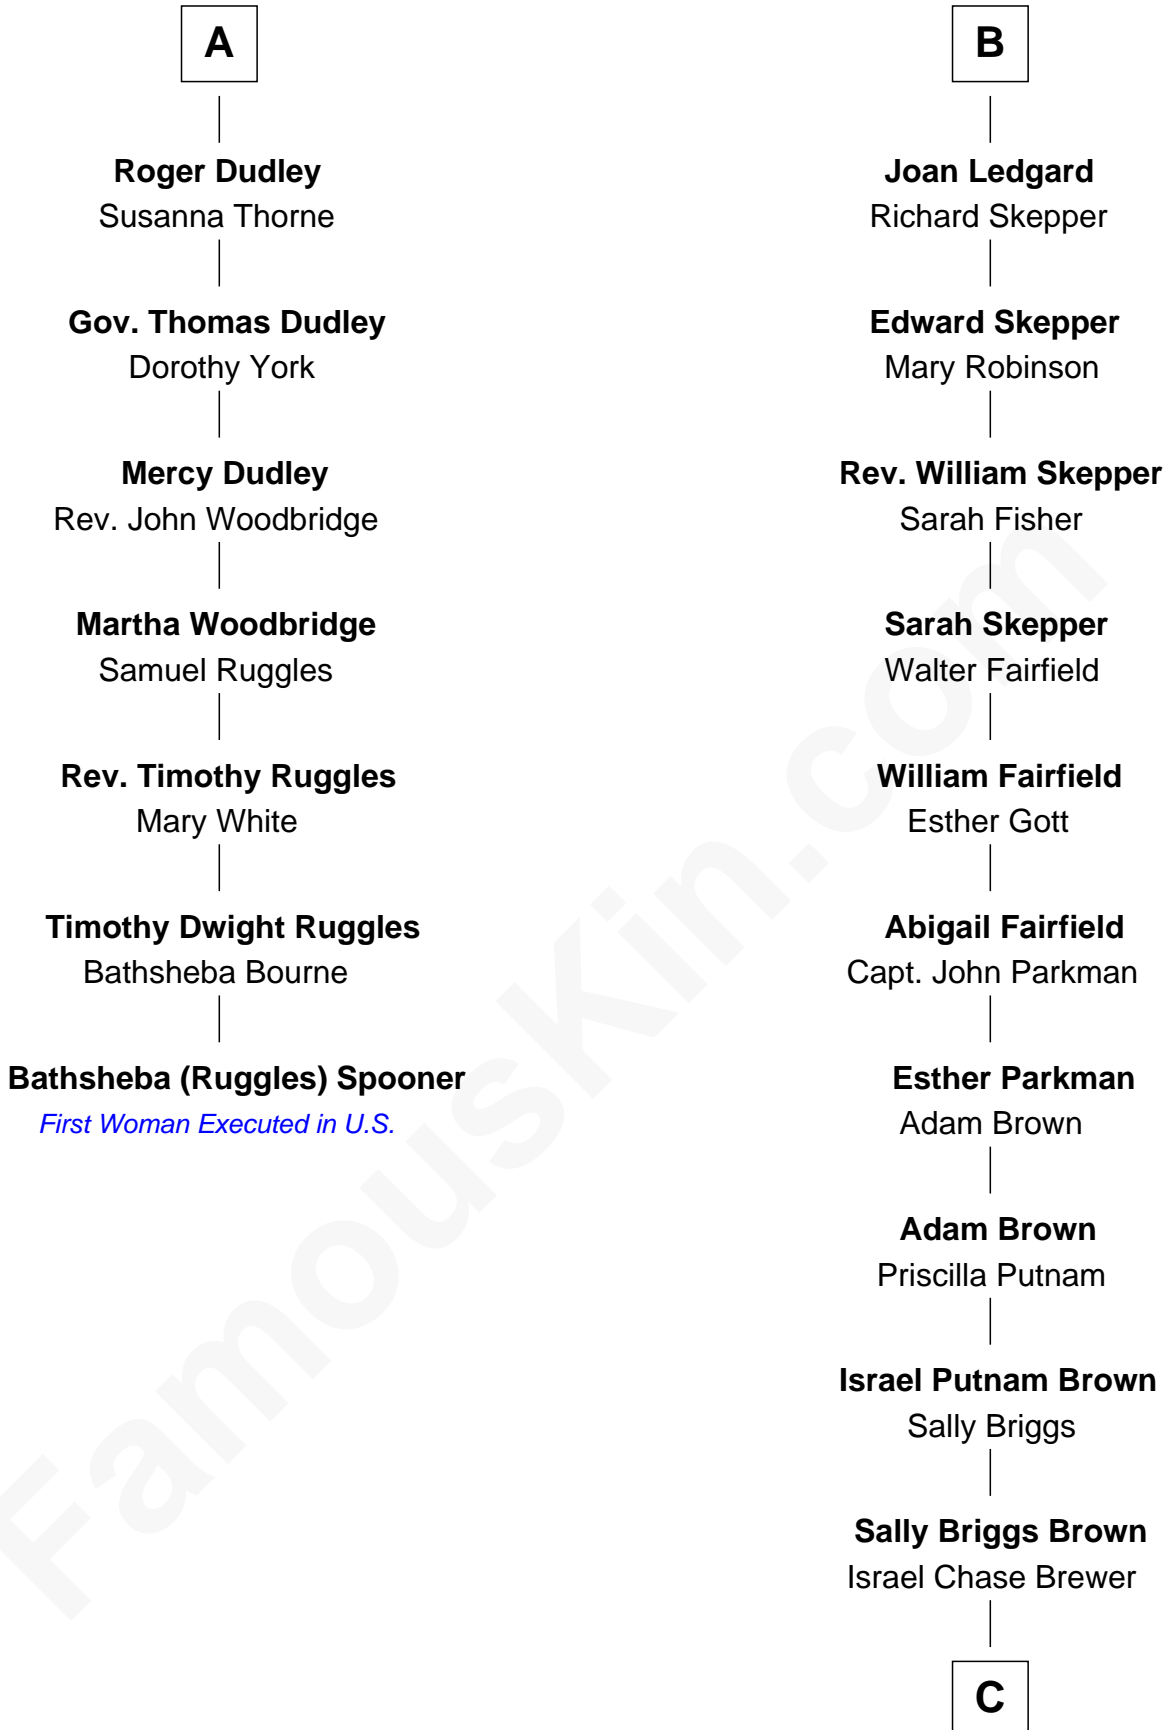

FamousKin.com

Relationship Chart of

Bathsheba (Ruggles) Spooner

First woman executed for murder in U.S. by non-British government

13th cousin 6 times removed of

Calvin Coolidge
30th U.S. President

Sir Ralph de Neville
Alice de Audley

C

Sarah Almeda Brewer
Calvin Galusha Coolidge

Col. John Calvin Coolidge
Victoria Josephine Moor

Calvin Coolidge
30th U.S. President

FamousKin.com