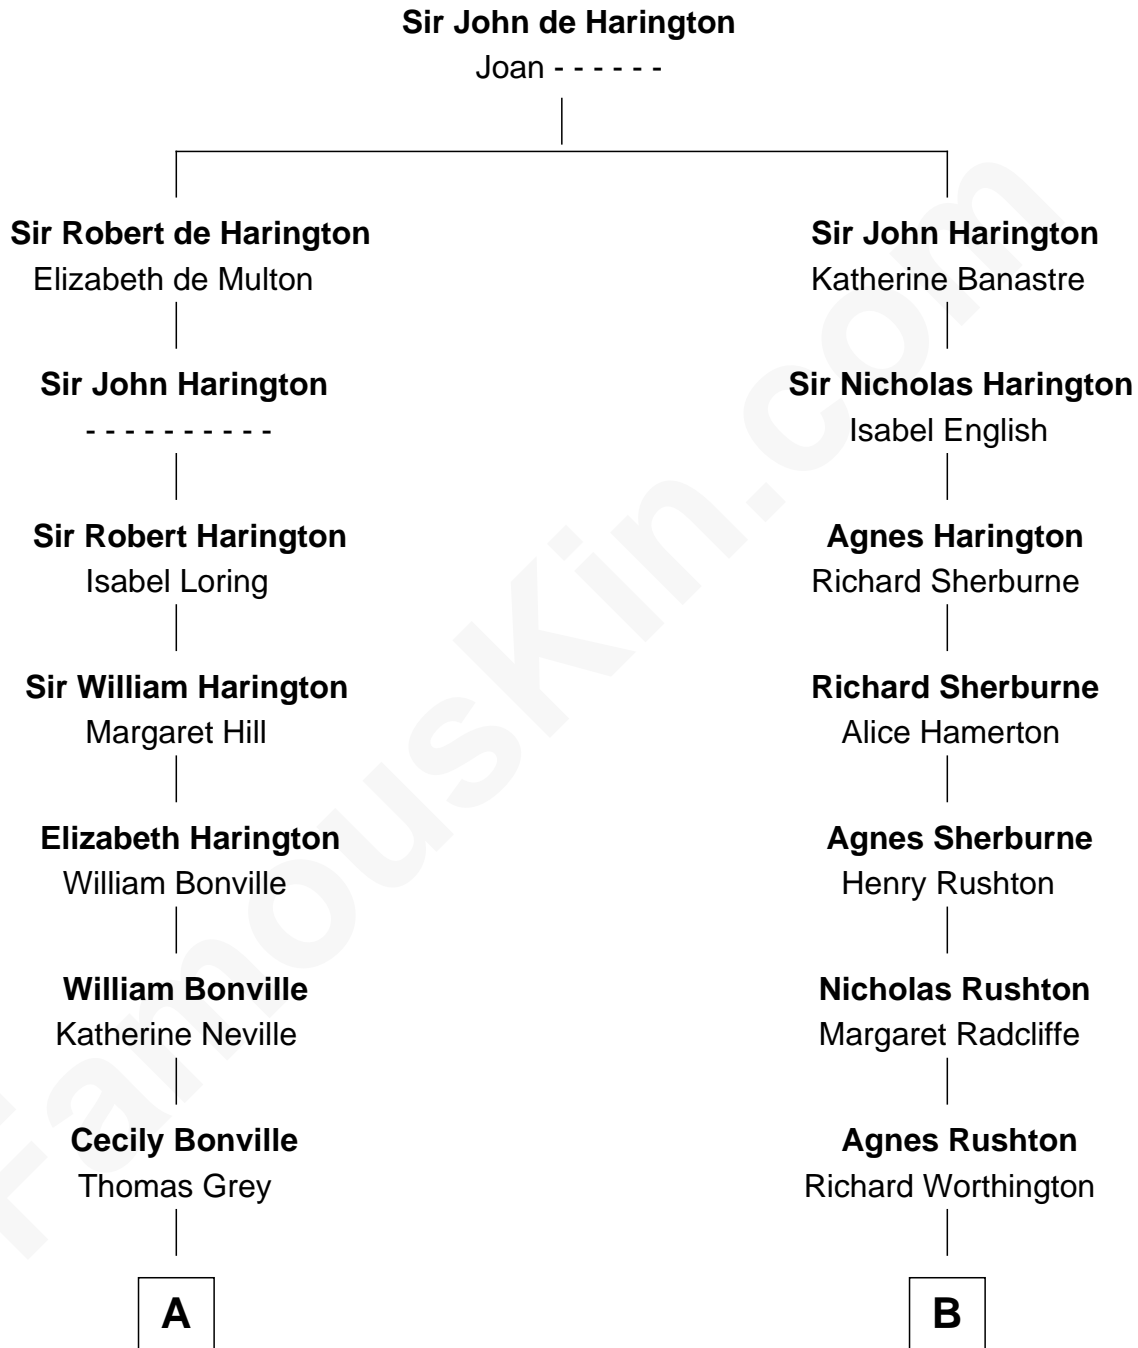

FamousKin.com

Relationship Chart of Bathsheba (Ruggles) Spooner

First woman executed for murder in U.S. by non-British government

15th cousin 4 times removed of

Calvin Coolidge
30th U.S. President

C

Abigail Pinney Franklin

Hiram Dunlap Moor

Victoria Josephine Moor

Col. John Calvin Coolidge

Calvin Coolidge

30th U.S. President

FamousKin.com