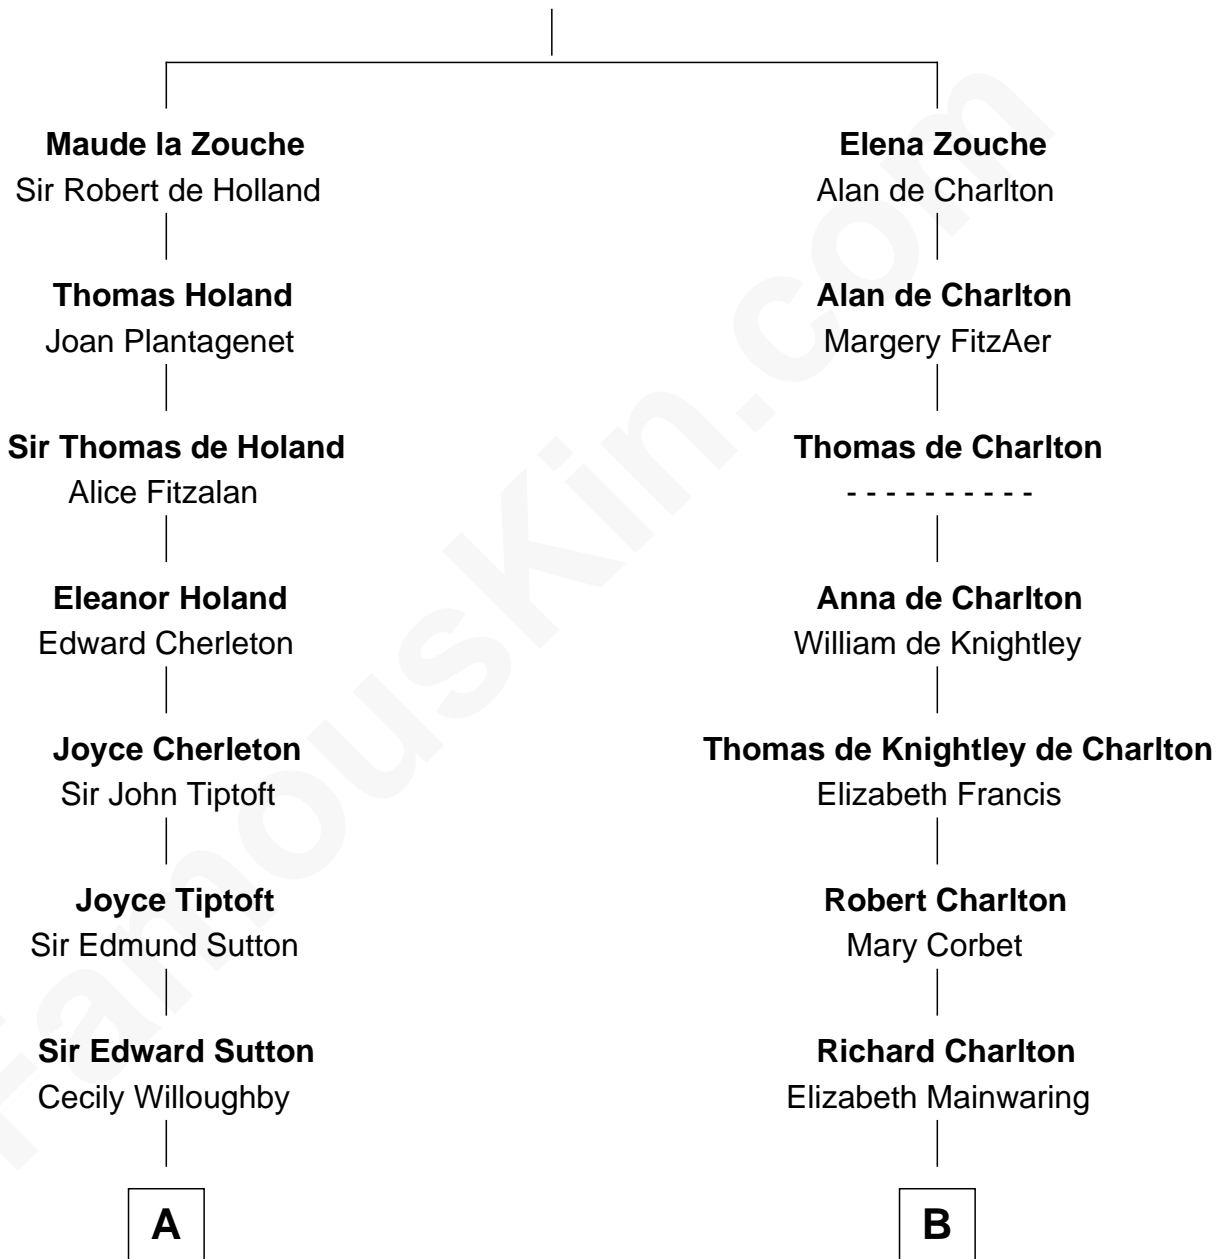

FamousKin.com

Relationship Chart of Bathsheba (Ruggles) Spooner

First woman executed for murder in U.S. by non-British government

15th cousin 5 times removed of

Calvin Coolidge
30th U.S. President

Sir Alan la Zouche
Eleanor de Segrave

C

Mary Davis

John Dunlap Moor

Hiram Dunlap Moor

Abigail Pinney Franklin

Victoria Josephine Moor

Col. John Calvin Coolidge

Calvin Coolidge

30th U.S. President

FamousKin.com