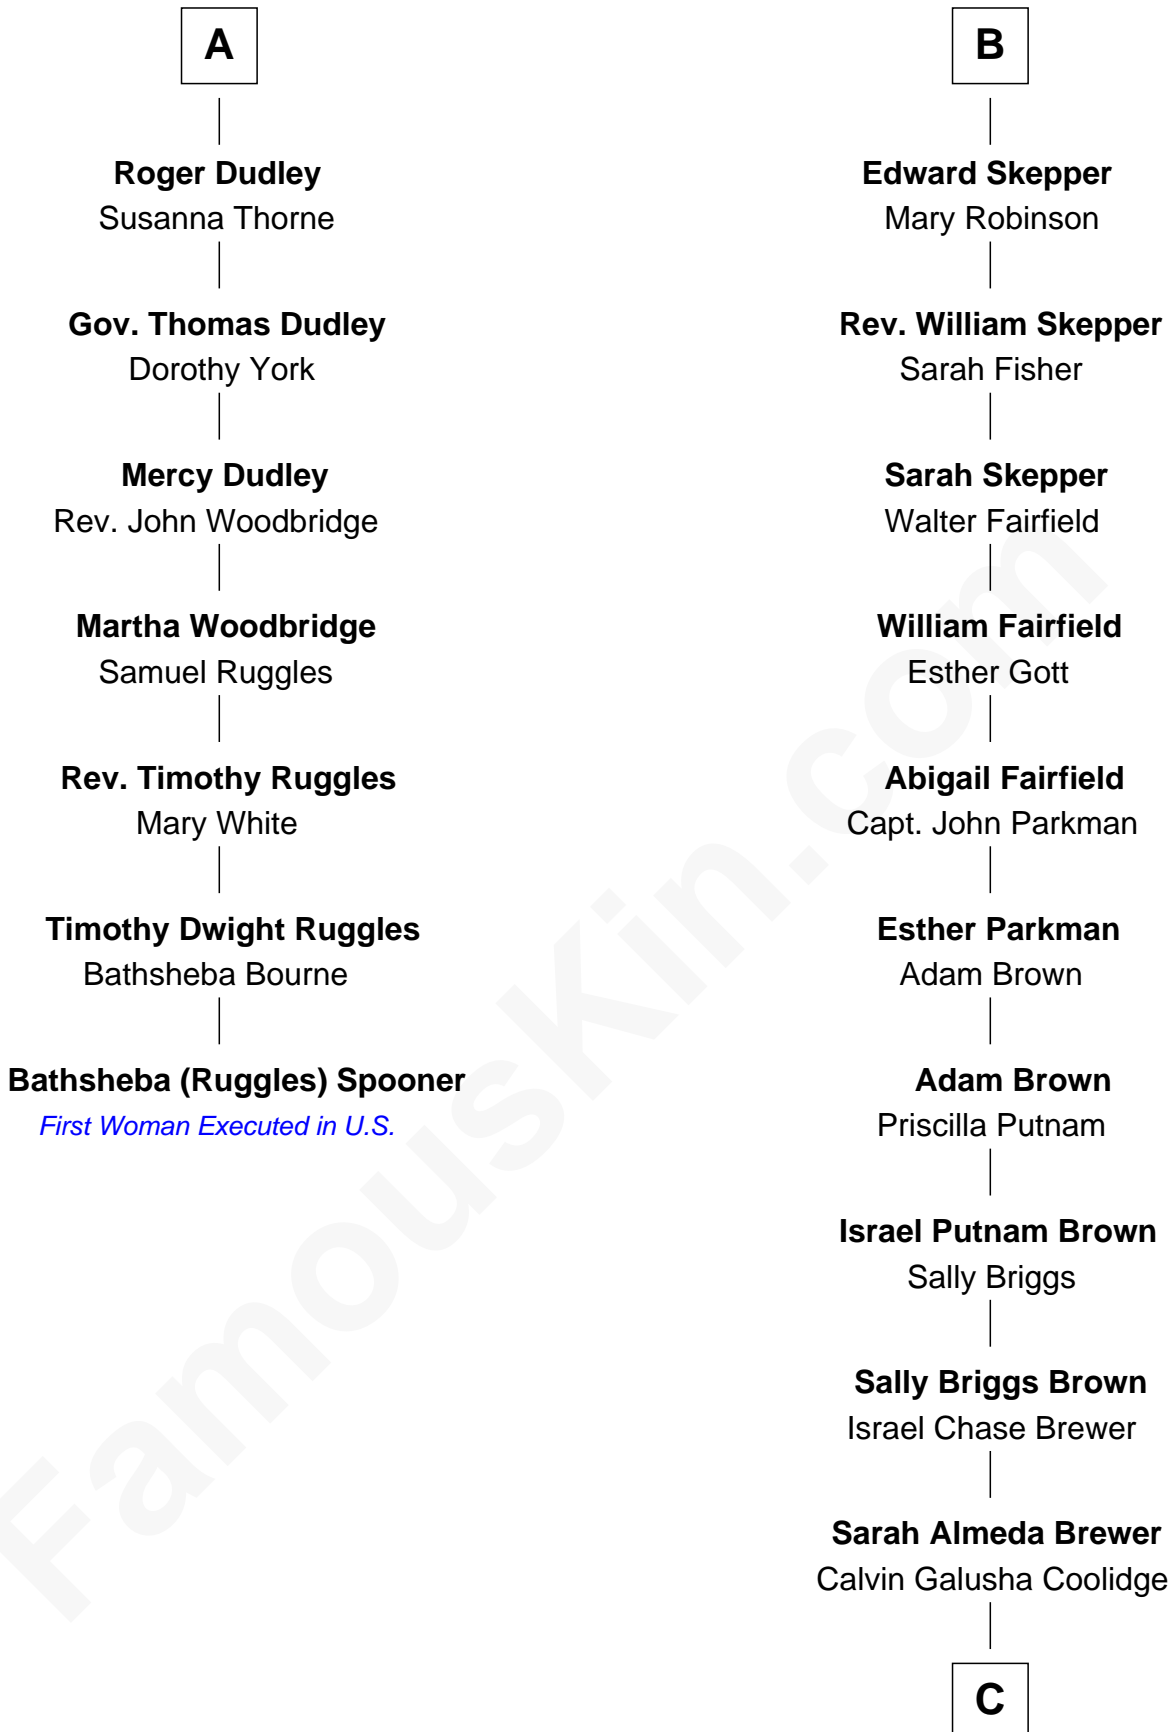

FamousKin.com

Relationship Chart of Bathsheba (Ruggles) Spooner

First woman executed for murder in U.S. by non-British government

13th cousin 5 times removed of

Calvin Coolidge
30th U.S. President

Sir Philip le Despencer
Elizabeth - - - - -

Alice le Despenser
Sir John Sutton

Sir John Sutton
Constance Blount

Sir John Sutton
Elizabeth Berkeley

Sir Edmund Sutton
Joyce Tiptoft

Sir Edward Sutton
Cecily Willoughby

Sir John Sutton
Cecily Grey

Sir Henry Dudley
- - - - - Ashton

Probable

A

Sir Philip le Despencer
Elizabeth de Tibetot

Margery Despencer
Sir Roger Wentworth

Sir Philip Wentworth
Mary Clifford

Elizabeth Wentworth
Sir Martin de la See

Joan de la See
Sir Piers Hildyard

Isabel Hildyard
Ralph Legard

Joan Ledgard
Richard Skepper

B

C

Col. John Calvin Coolidge

Victoria Josephine Moor

Calvin Coolidge

30th U.S. President

FamousKin.com