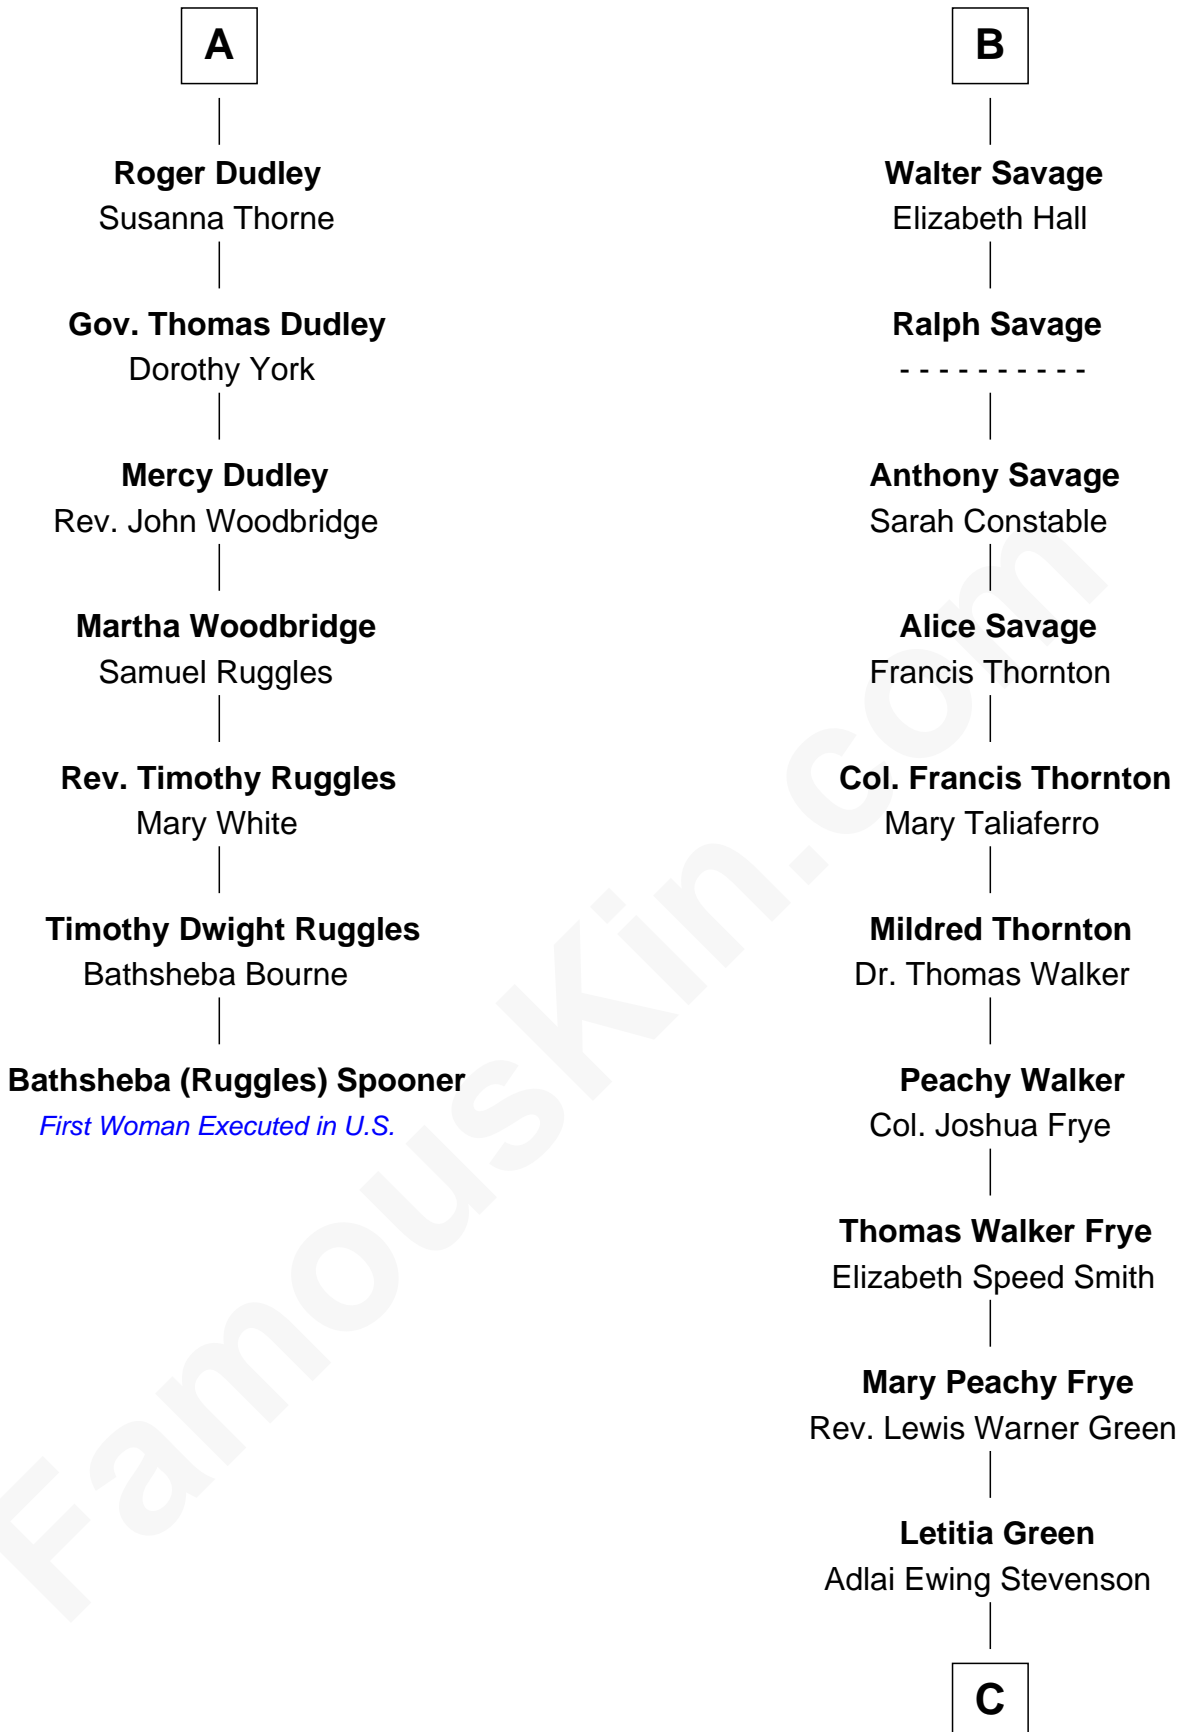

FamousKin.com

Relationship Chart of

Bathsheba (Ruggles) Spooner

First woman executed for murder in U.S. by non-British government

13th cousin 5 times removed of

Adlai Stevenson II
31st Governor of Illinois

C

—
Lewis Green Stevenson

Helen Louise Davis

—
Adlai Stevenson II

31st Governor of Illinois

FamousKin.com