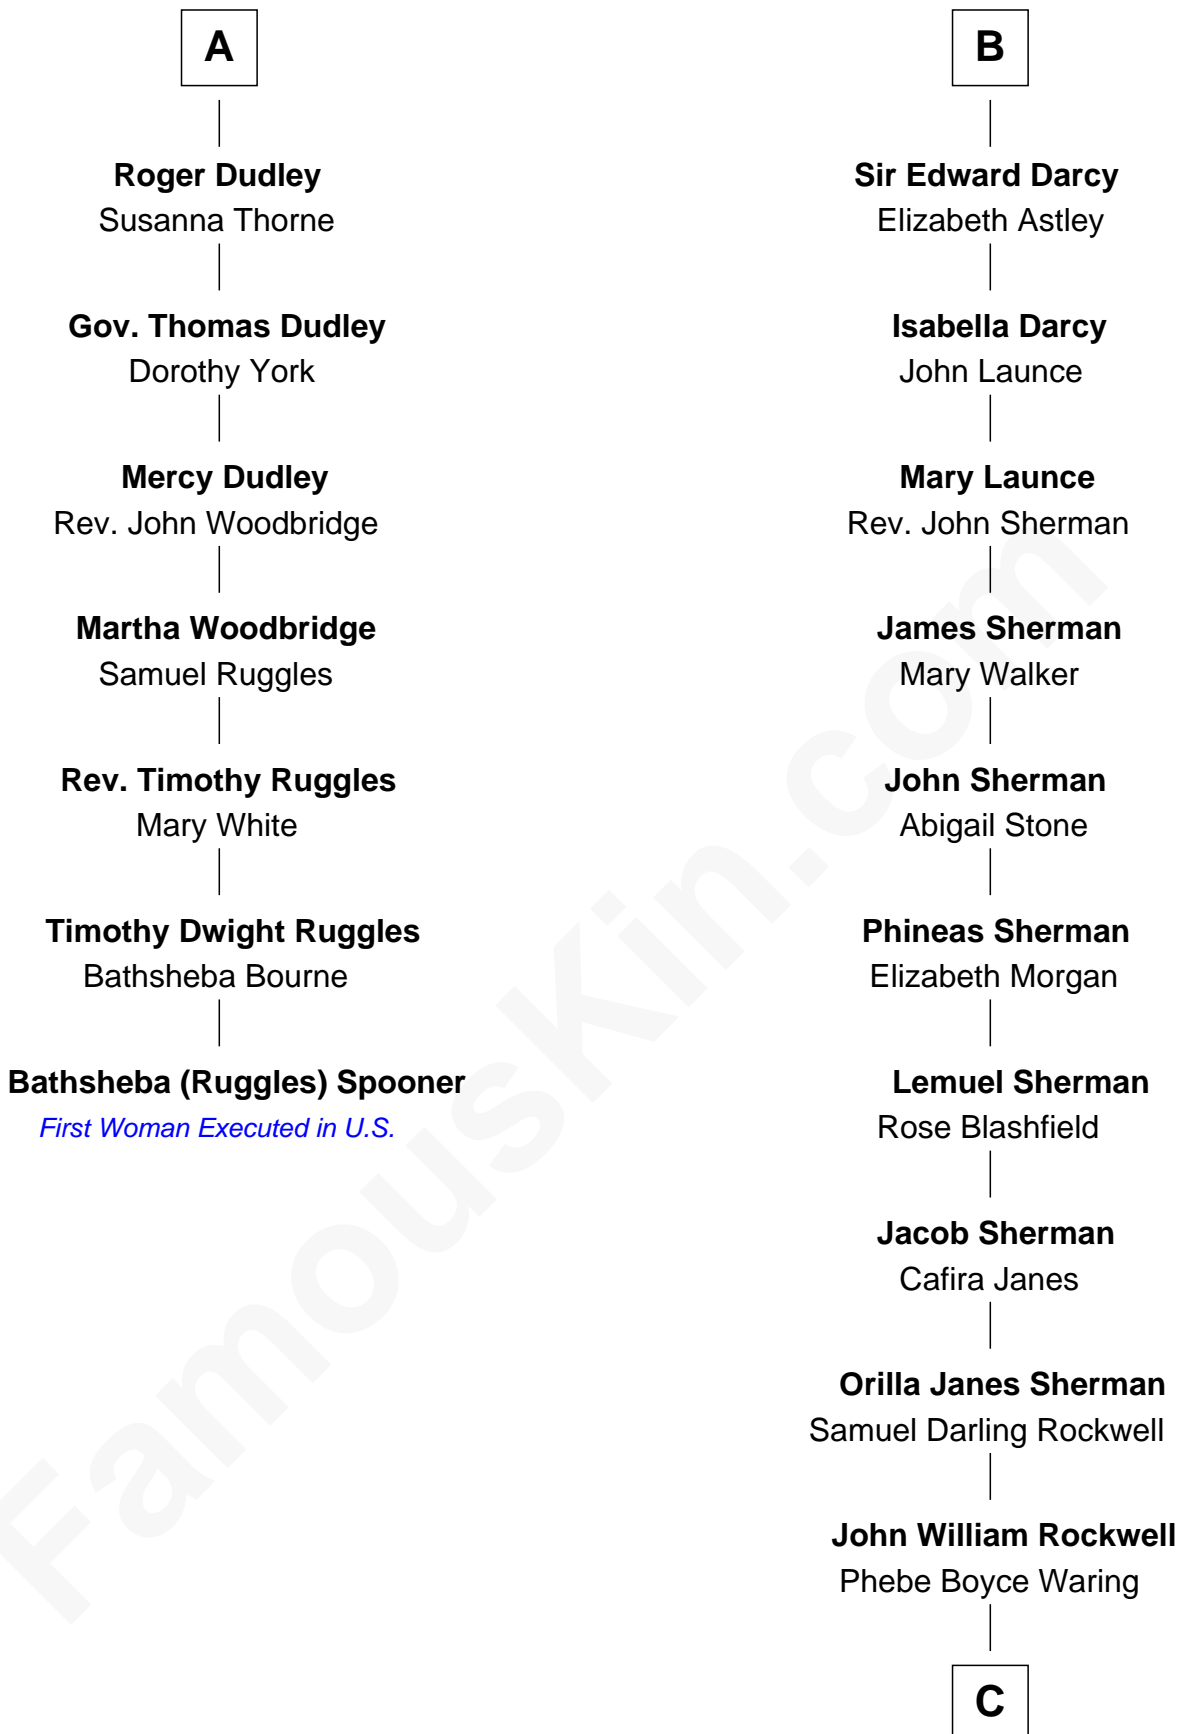

FamousKin.com

Relationship Chart of

Bathsheba (Ruggles) Spooner

First woman executed for murder in U.S. by non-British government

13th cousin 5 times removed of

Norman Rockwell

American Artist

Sir Reynold de Grey

A

Ida Grey

John Cokayne

Elizabeth Cokayne

Sir Laurence Cheney

Elizabeth Cheney

Sir Frederick Tilney

Elizabeth Tilney

Sir Humphrey Bourchier

Margaret Bourchier

Sir Thomas Bryan

Elizabeth Bryan

Sir Nicholas Carew

Mary Carew

Sir Arthur Darcy

B

C

—
Jarvis Waring Rockwell

Anne Mary Hill

—
Norman Rockwell

American Artist

FamousKin.com