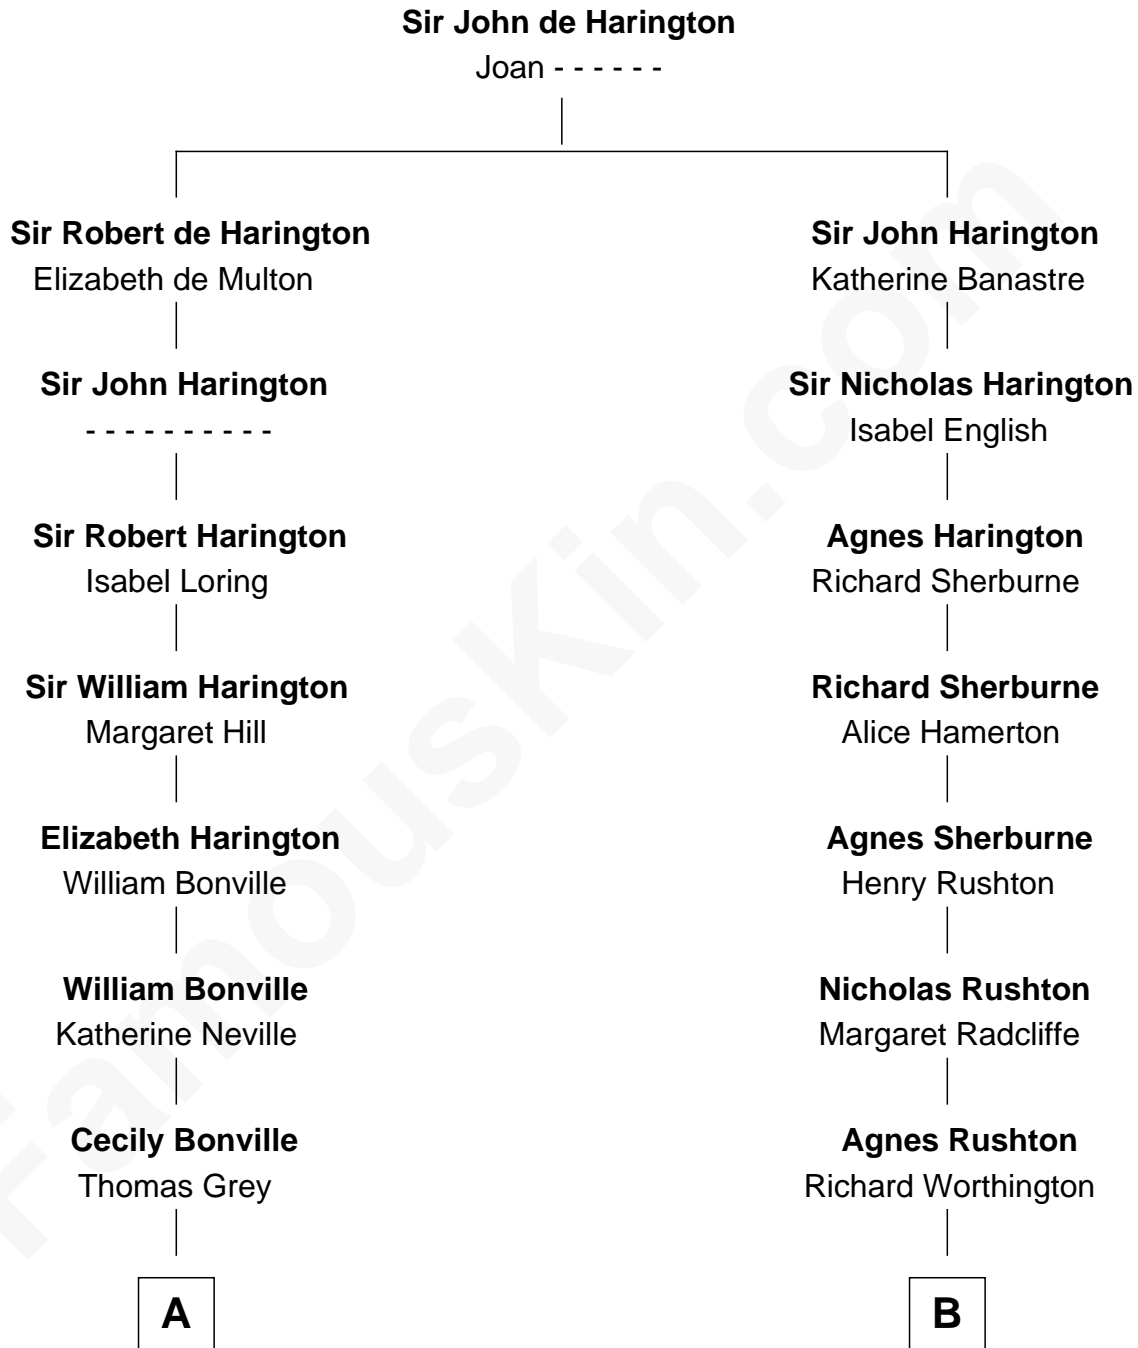

FamousKin.com

Relationship Chart of

Bathsheba (Ruggles) Spooner

First woman executed for murder in U.S. by non-British government

15th cousin 5 times removed of

Norman Rockwell

American Artist

C