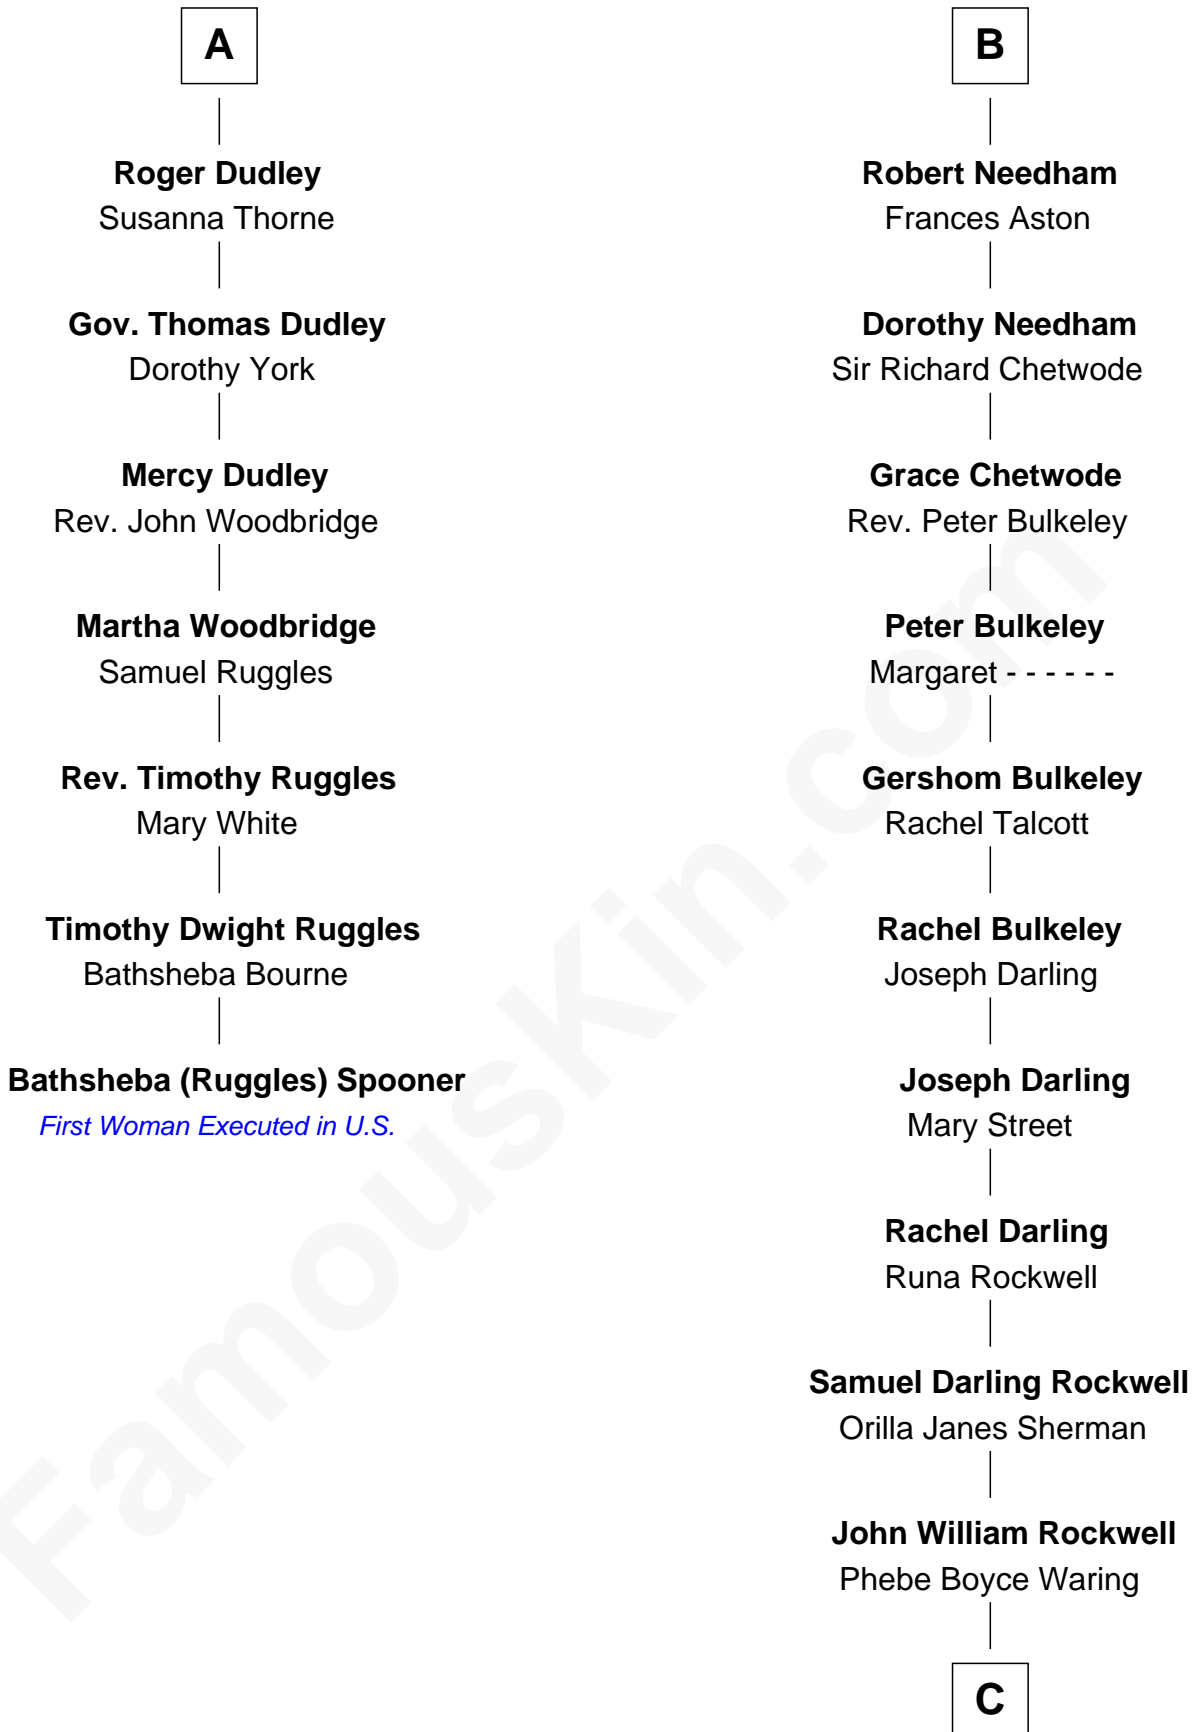

## Relationship Chart of

### Bathsheba (Ruggles) Spooner

*First woman executed for murder in U.S. by non-British government*

13th cousin 5 times removed of

**Norman Rockwell**

*American Artist*

**C**

—  
**Jarvis Waring Rockwell**

Anne Mary Hill

—  
**Norman Rockwell**

*American Artist*

FamousKin.com