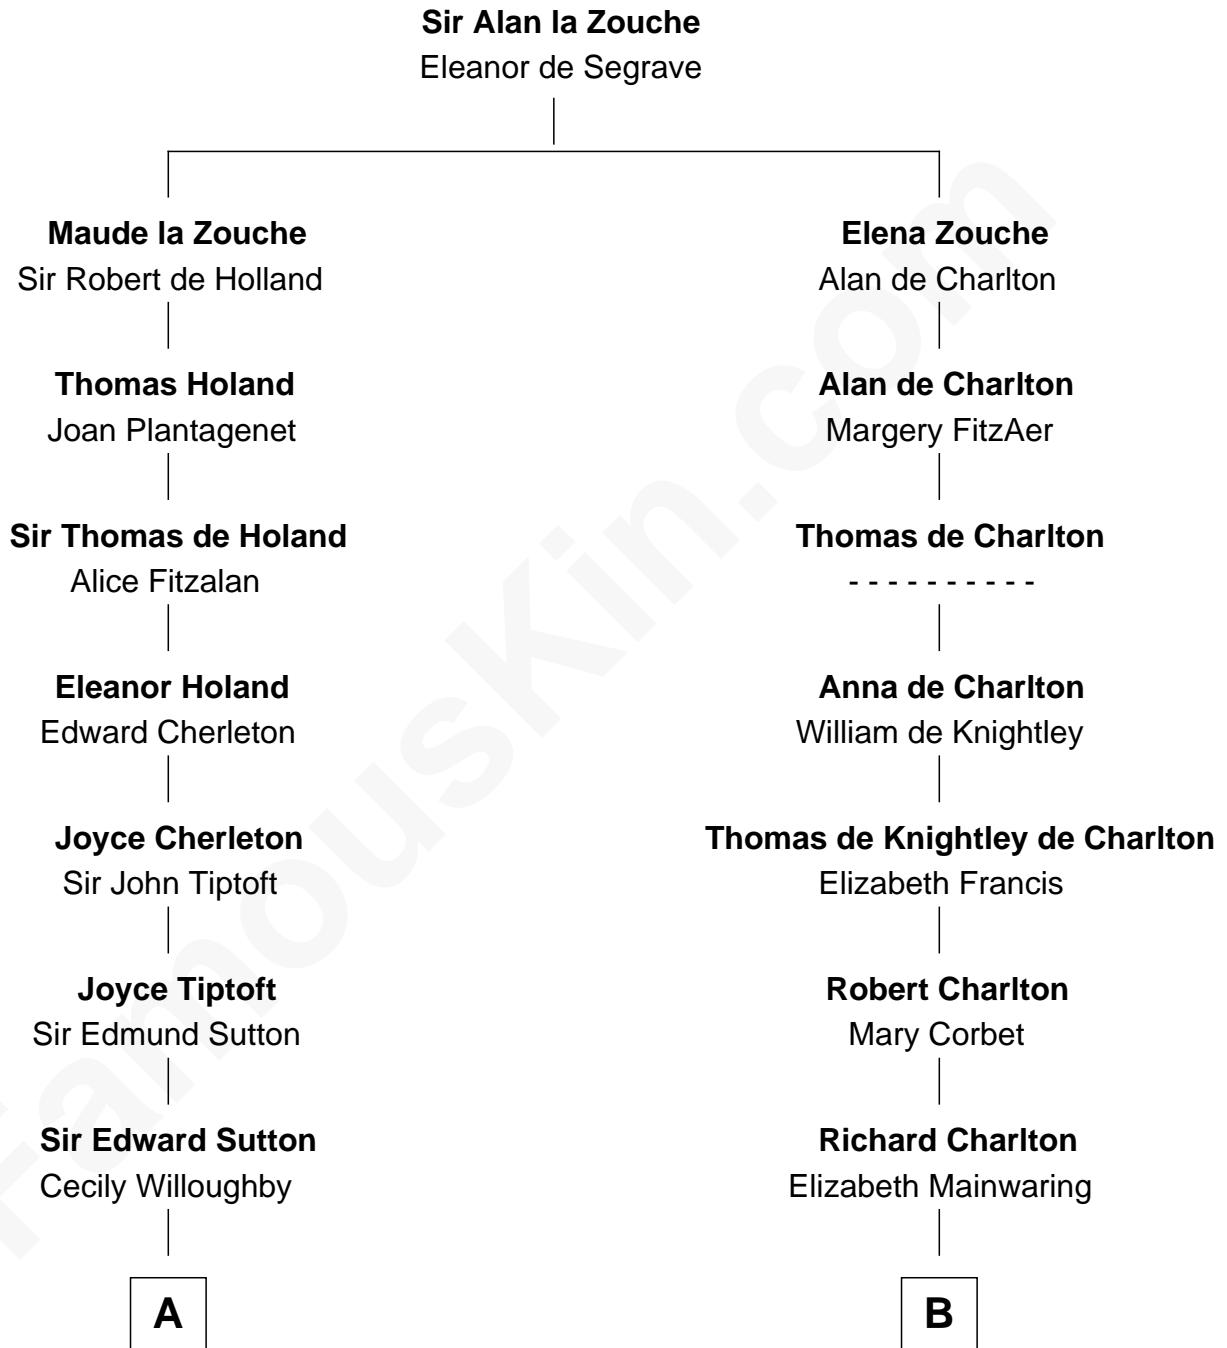

# FamousKin.com

## Relationship Chart of Bathsheba (Ruggles) Spooner

*First woman executed for murder in U.S. by non-British government*

15th cousin 4 times removed of

**Norman Rockwell**  
*American Artist*

**C**

**John William Rockwell**