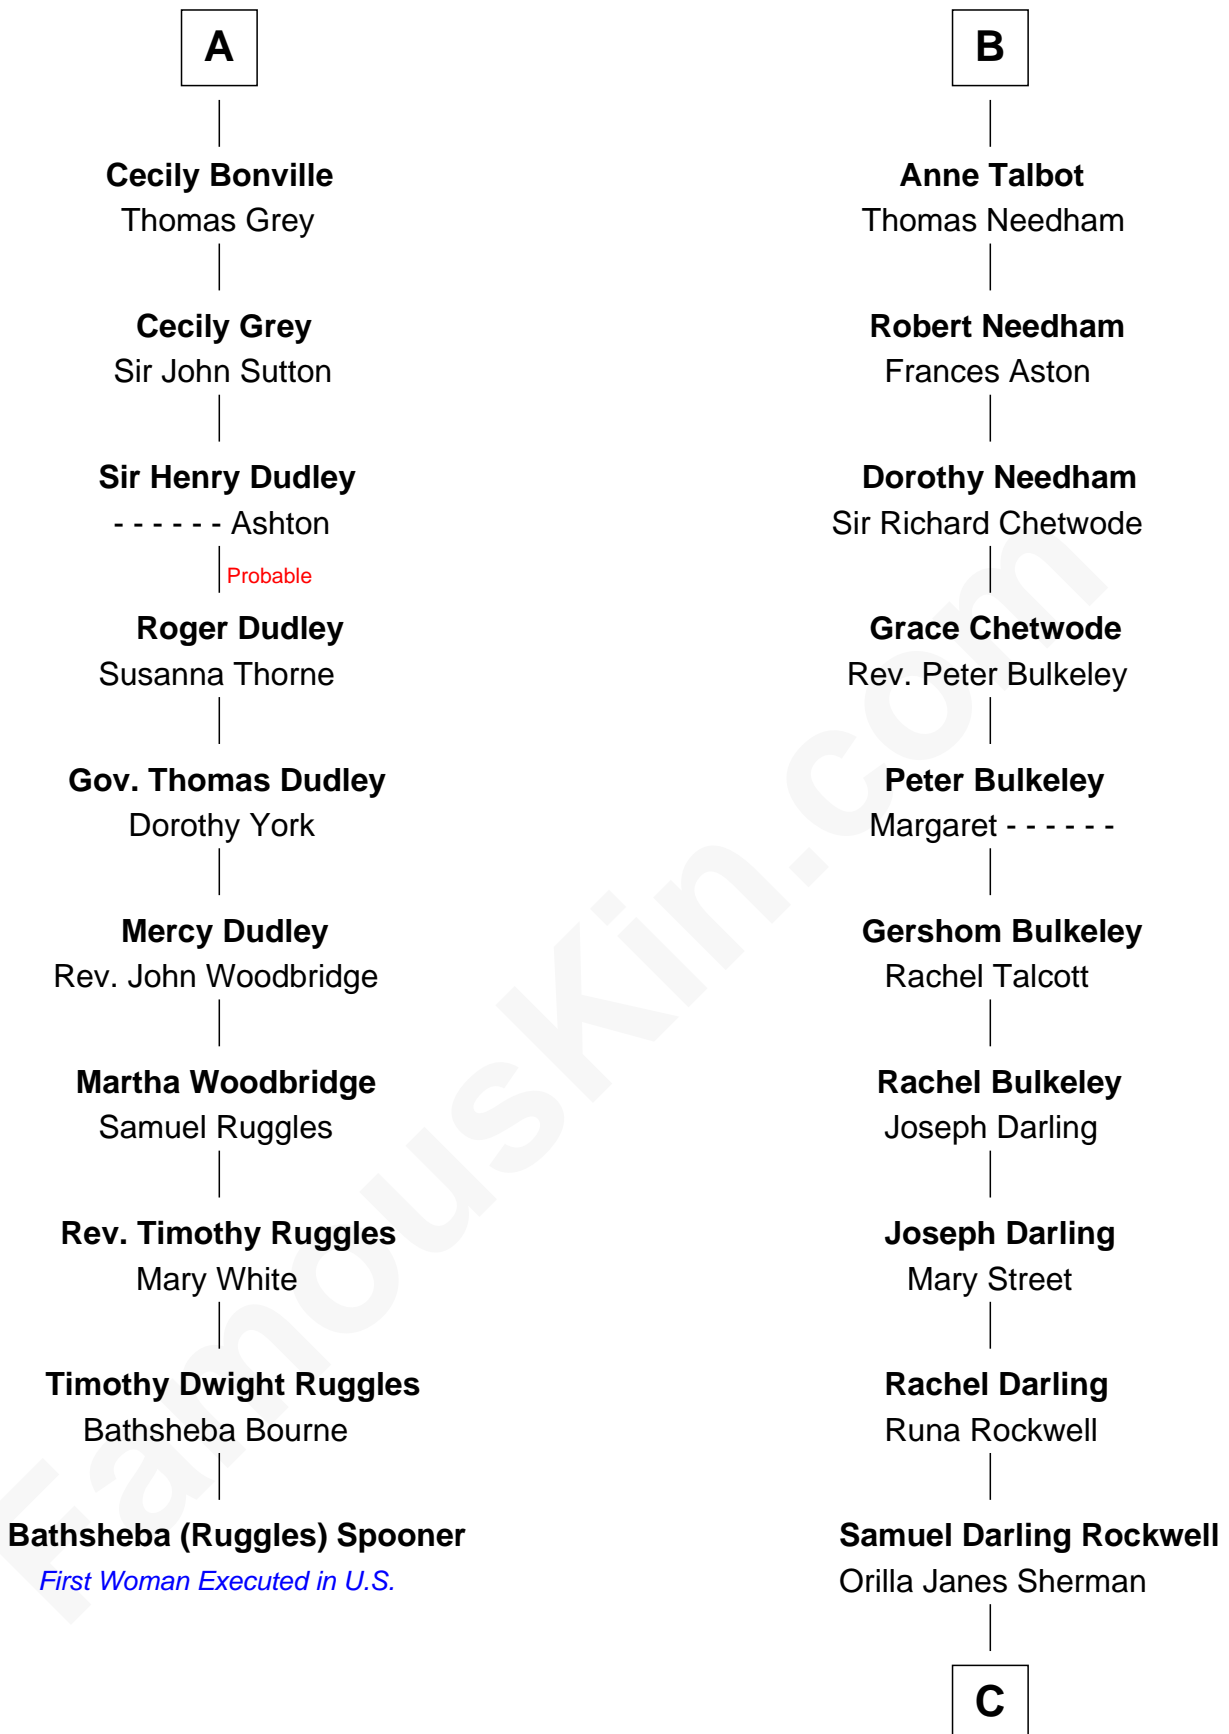

FamousKin.com

Relationship Chart of

Bathsheba (Ruggles) Spooner

First woman executed for murder in U.S. by non-British government

16th cousin 3 times removed of

Norman Rockwell

American Artist

Sir Richard de Burgh

Margaret - - - - -

C

John William Rockwell

Phebe Boyce Waring

Jarvis Waring Rockwell

Anne Mary Hill

Norman Rockwell

American Artist