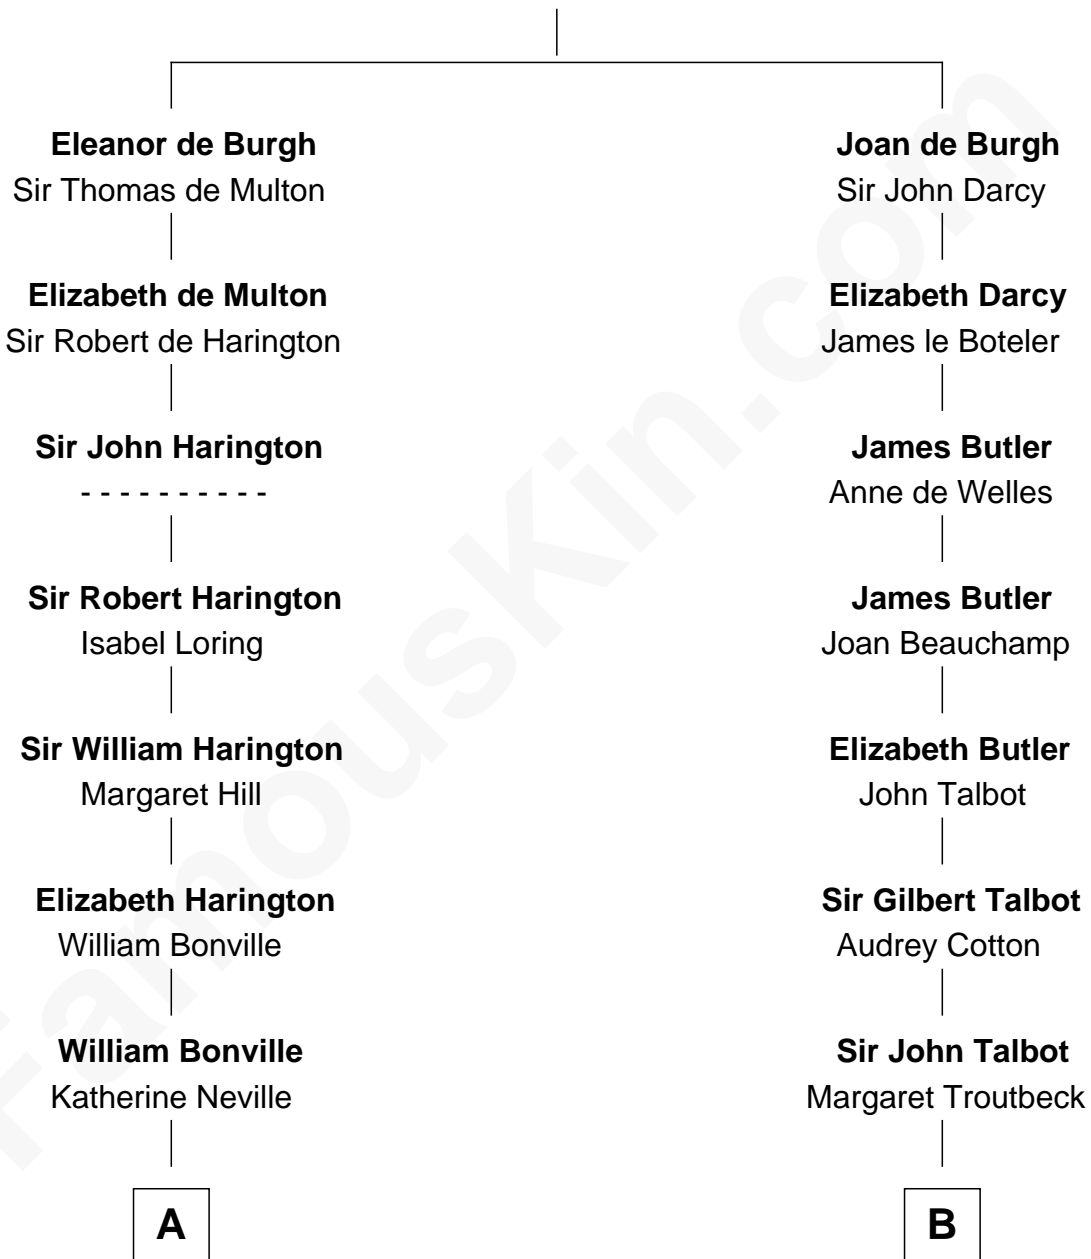

Norman Rockwell

American Artist

Sir Richard de Burgh

Margaret - - - - -