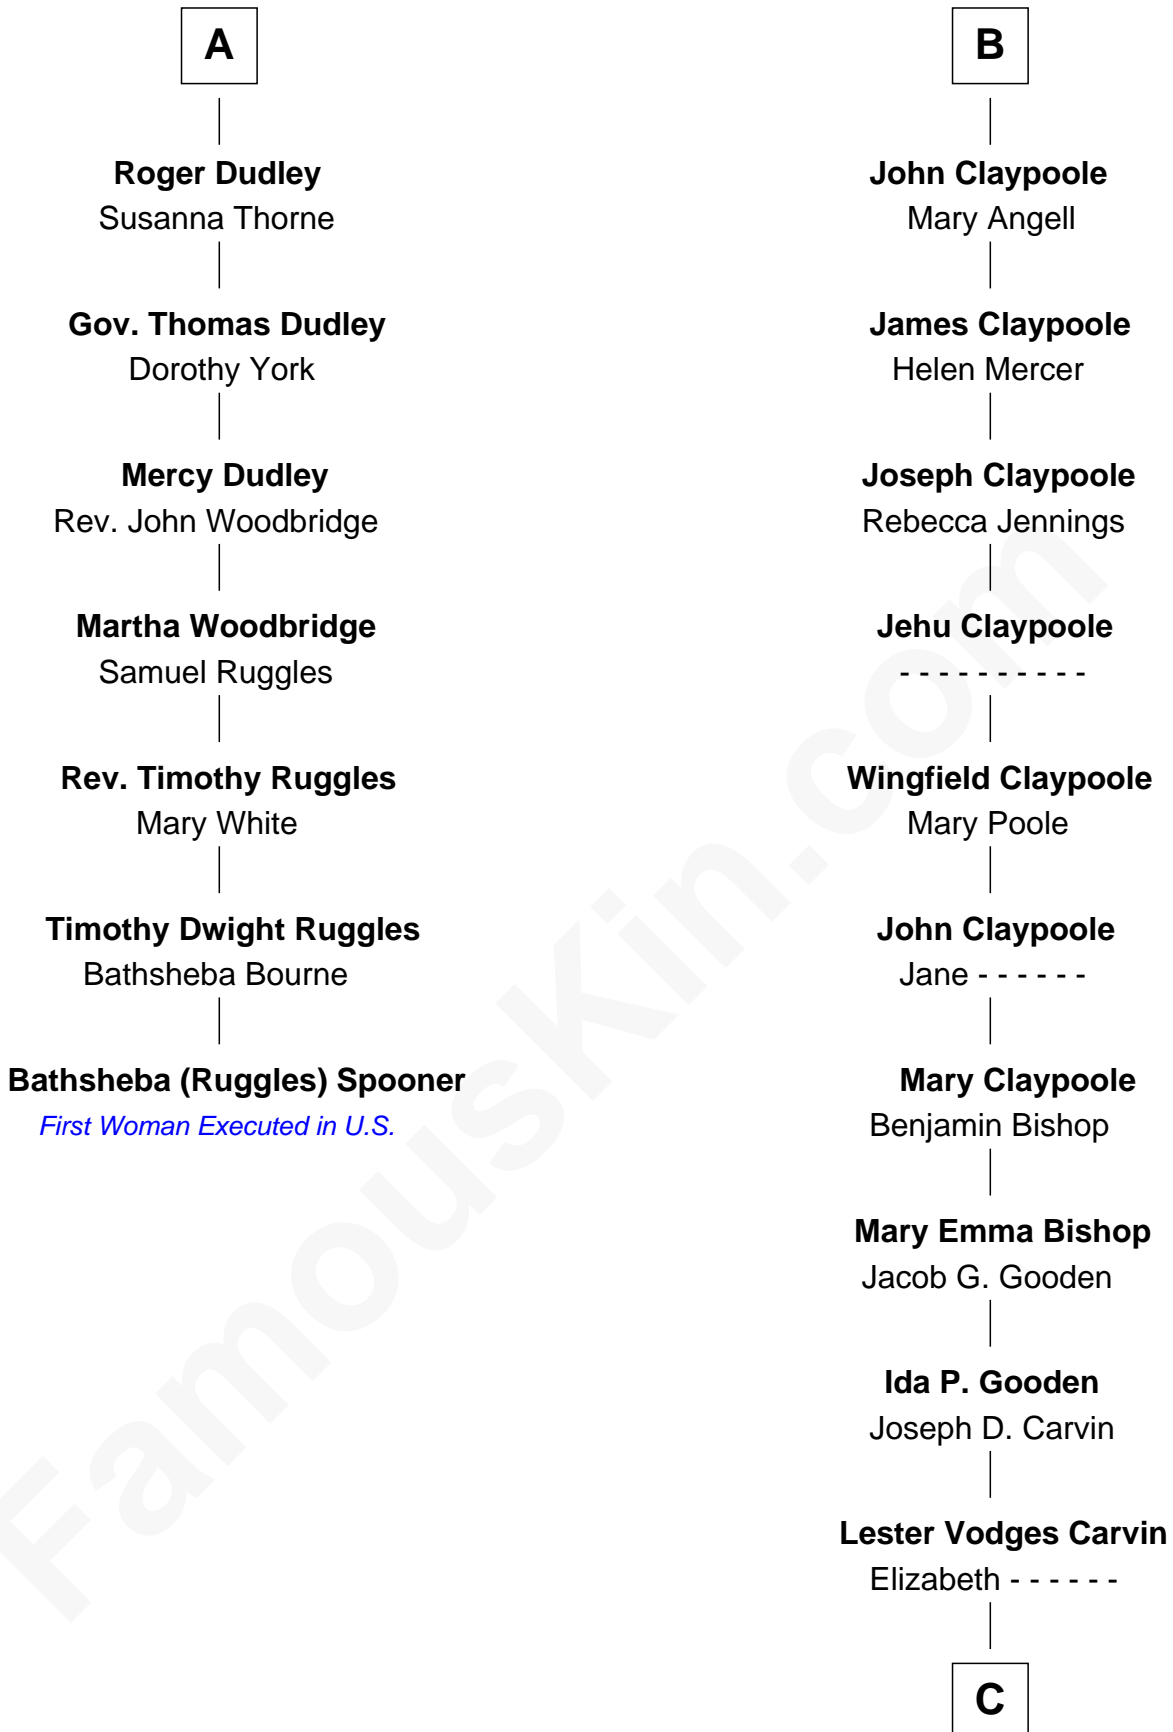

## Relationship Chart of

### Bathsheba (Ruggles) Spooner

*First woman executed for murder in U.S. by non-British government*

13th cousin 5 times removed of

**Valerie Bertinelli**

*Television Actress*

C

**Nancy L. Carvin**  
Andrew Francis Bertinelli

**Valerie Bertinelli**  
*Television Actress*

FamousKin.com