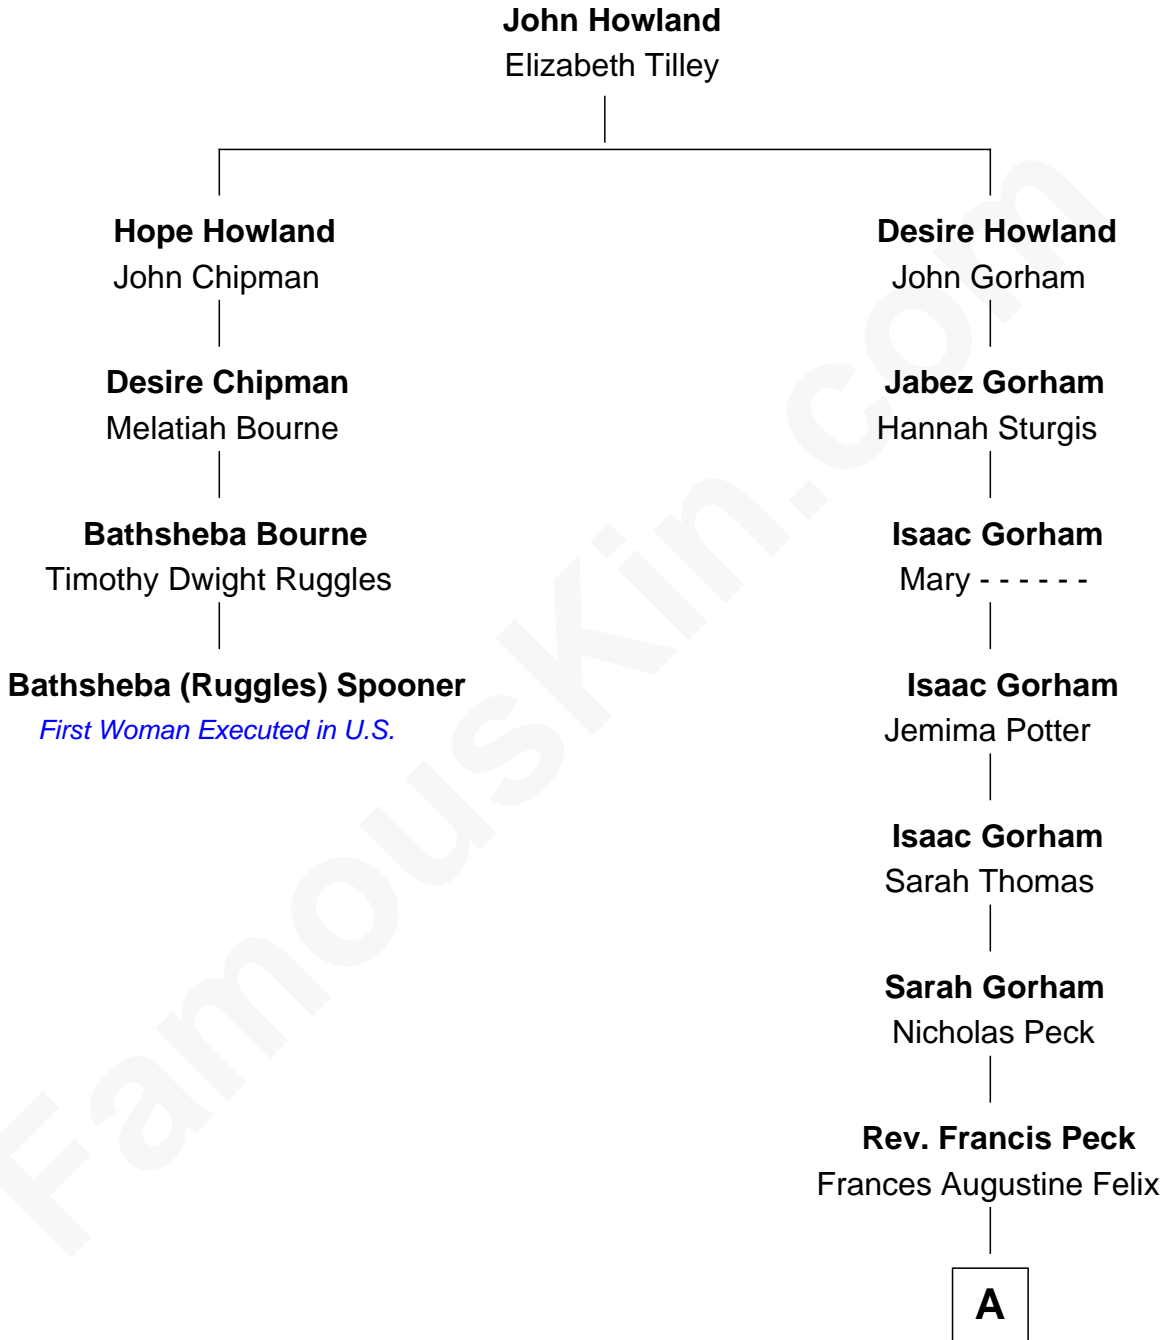

FamousKin.com
Relationship Chart of
Bathsheba (Ruggles) Spooner

First woman executed for murder in U.S. by non-British government

3rd cousin 6 times removed of

Christopher Lloyd
Movie Actor

A

Adalaide Ferrier Peck

Samuel Lloyd

Samuel R. Lloyd

Ruth Lapham

Christopher Lloyd

Movie Actor

FamousKin.com